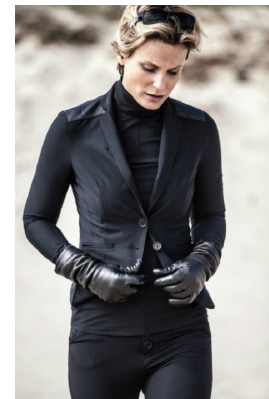

W MANAGEMENT

A Division Of Boss Models

SJIMMY VAN DEELEN

Height: 177cm Bust: 90cm Hips: 95cm Shoe: 6.5 UK Hair: Blonde Eyes: Blue

W MANAGEMENT

A Division Of Boss Models

SJIMMY VAN DEELEN

Height: 177cm Bust: 90cm Hips: 95cm Shoe: 6.5 UK Hair: Blonde Eyes: Blue