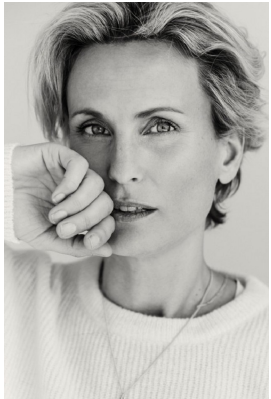

W MANAGEMENT

A Division Of Boss Models

SJIMMY VAN DEELEN

Height: 177cm Bust: 90cm Hips: 95cm Shoe: 6.5 UK Hair: Blonde Eyes: Blue

W MANAGEMENT

A Division Of Boss Models

SJIMMY VAN DEELEN

Height: 177cm Bust: 90cm Hips: 95cm Shoe: 6.5 UK Hair: Blonde Eyes: Blue