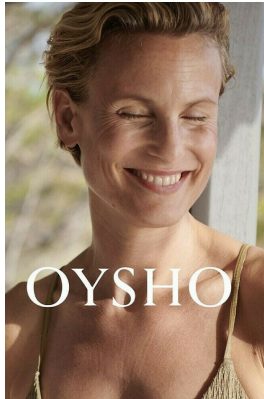

W MANAGEMENT

A Division Of Boss Models

SJIMMY VAN DEELEN

Height: 177cm Bust: 90cm Hips: 95cm Shoe: 6.5 UK Hair: Blonde Eyes: Blue

W MANAGEMENT

A Division Of Boss Models

SJIMMY VAN DEELEN

Height: 177cm Bust: 90cm Hips: 95cm Shoe: 6.5 UK Hair: Blonde Eyes: Blue