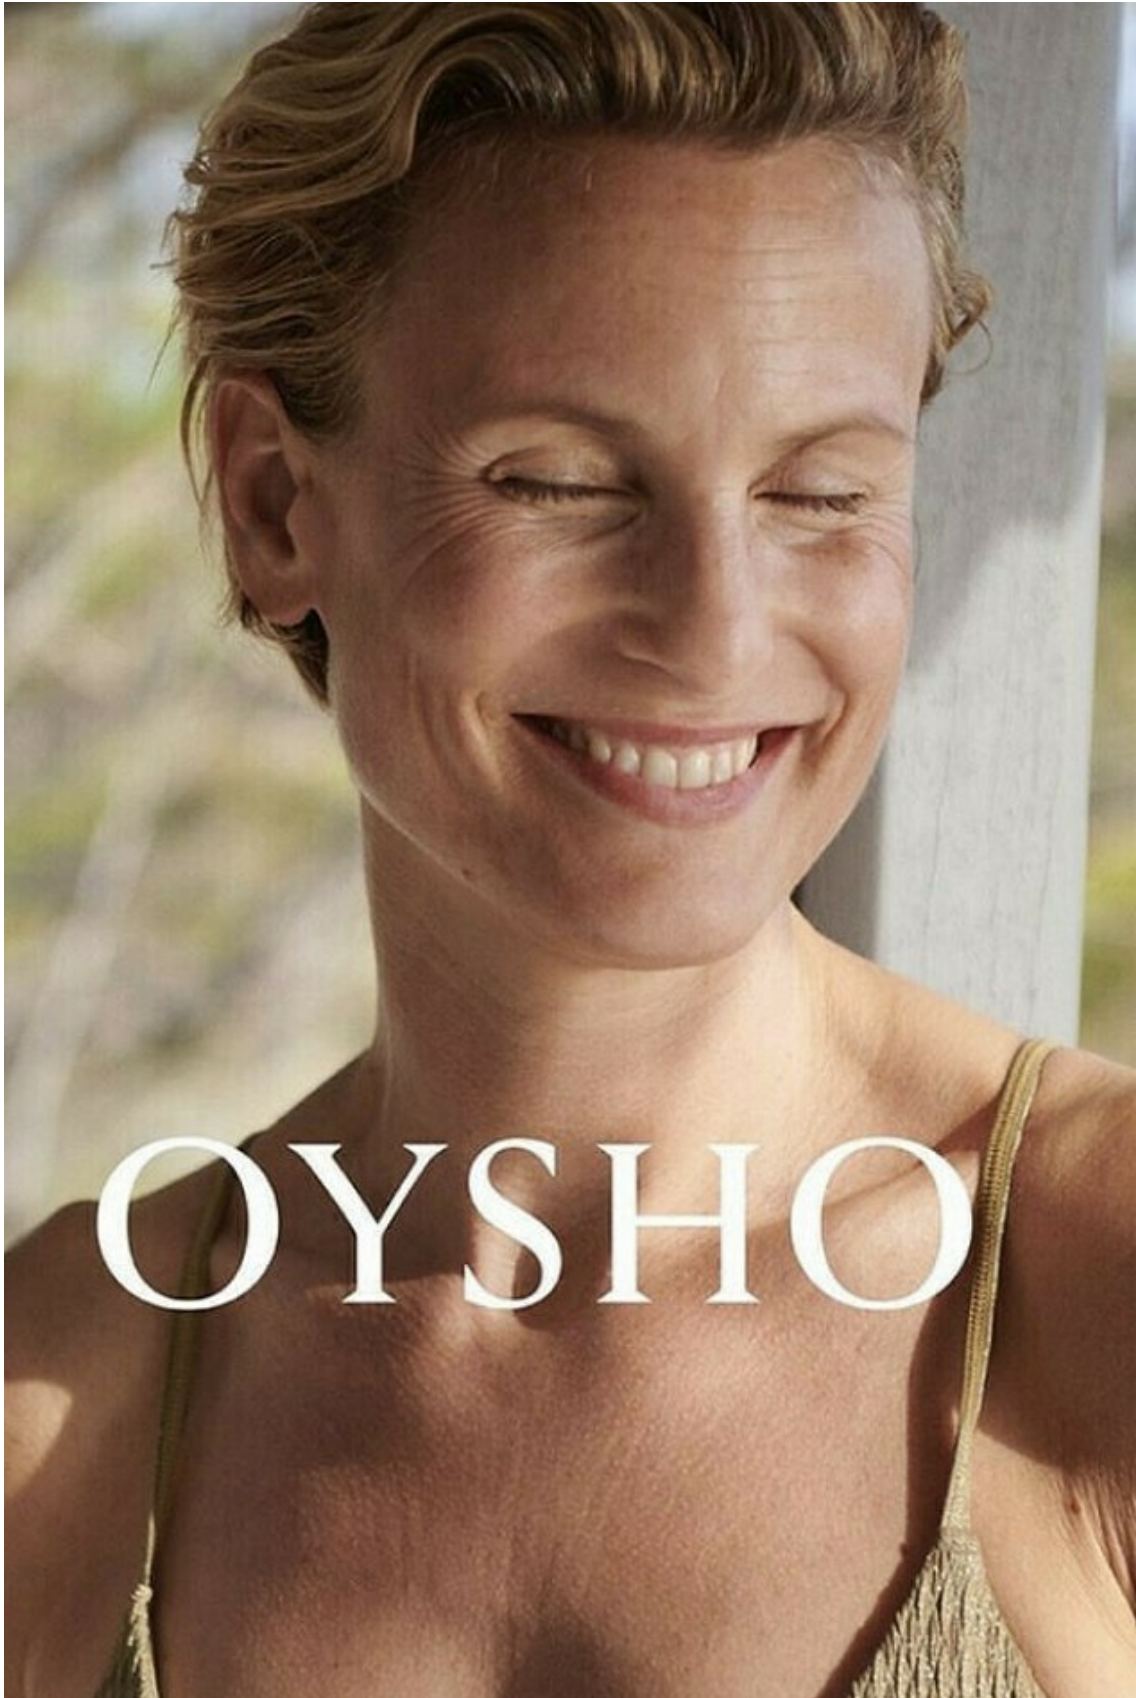

W MANAGEMENT

A Division Of Boss Models

SJIMMY VAN DEELEN

Height: 177cm Bust: 90cm Hips: 95cm Shoe: 6.5 UK Hair: Blonde Eyes: Blue