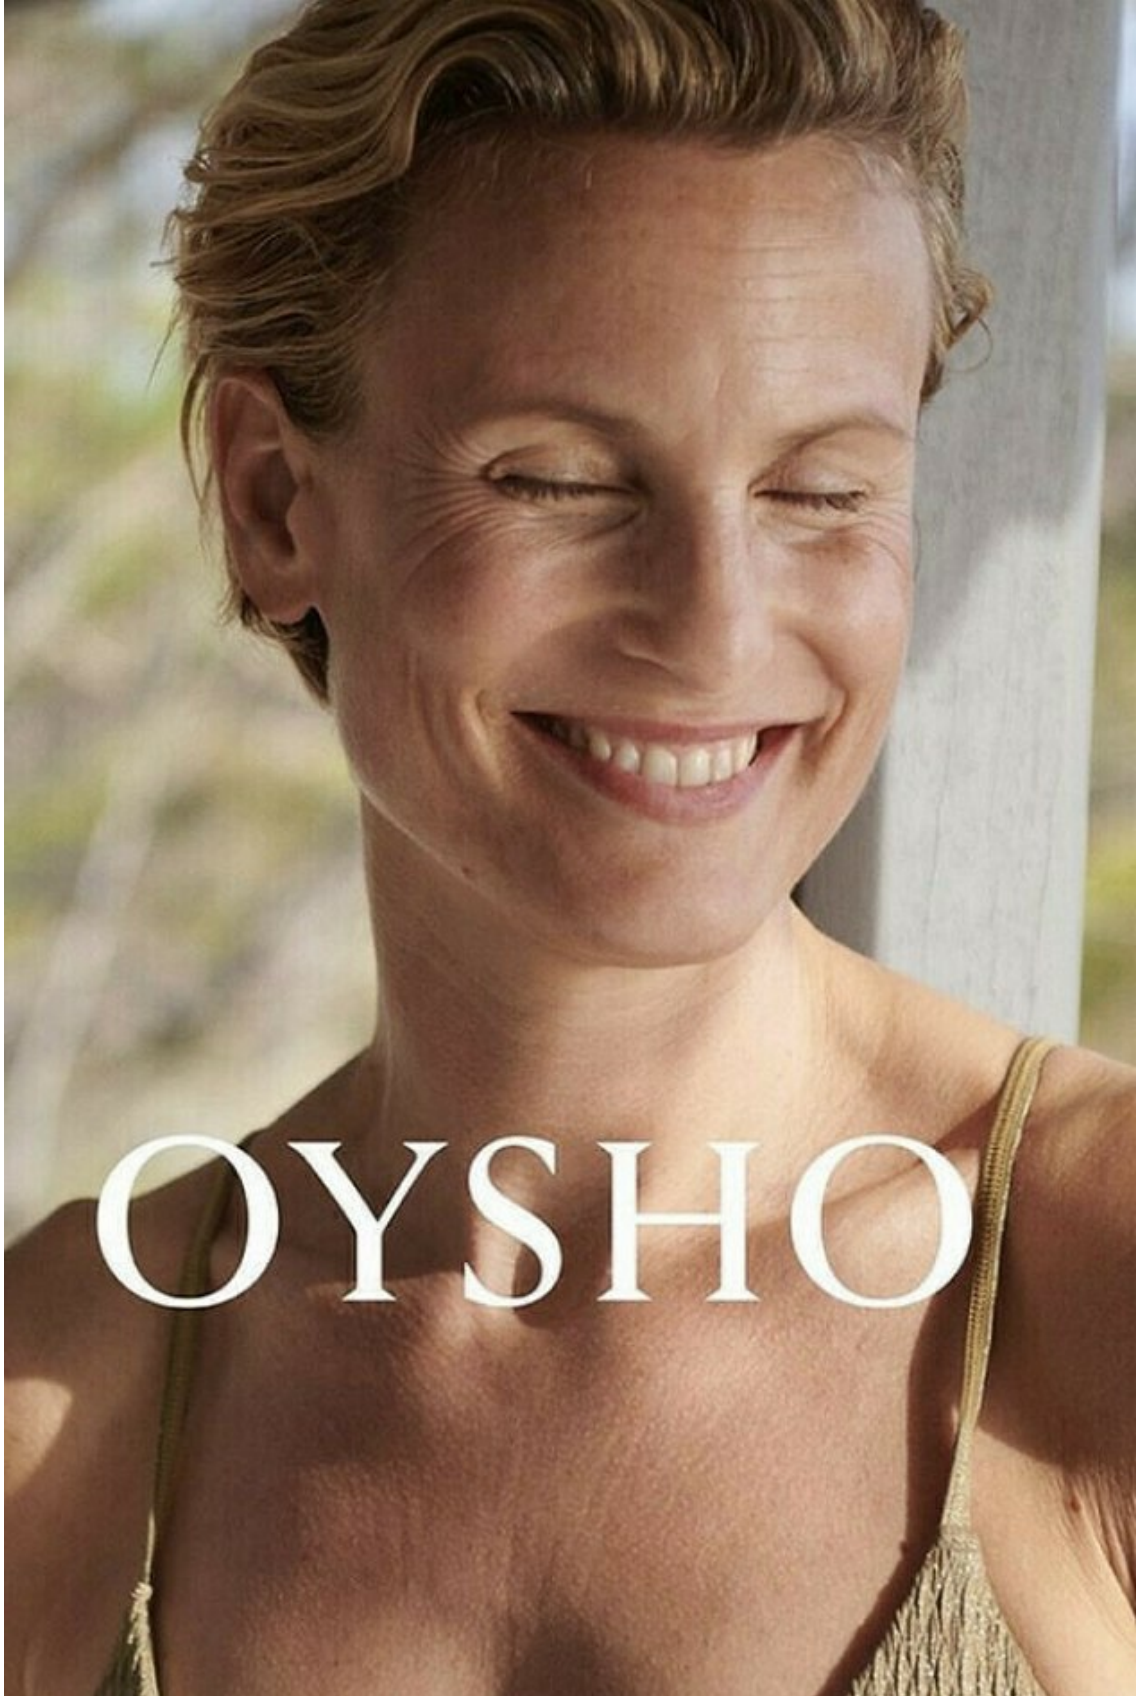

W MANAGEMENT

A Division Of Boss Models

SJIMMY VAN DEELEN

Height: 177cm Bust: 90cm Hips: 95cm Shoe: 6.5 UK Hair: Blonde Eyes: Blue