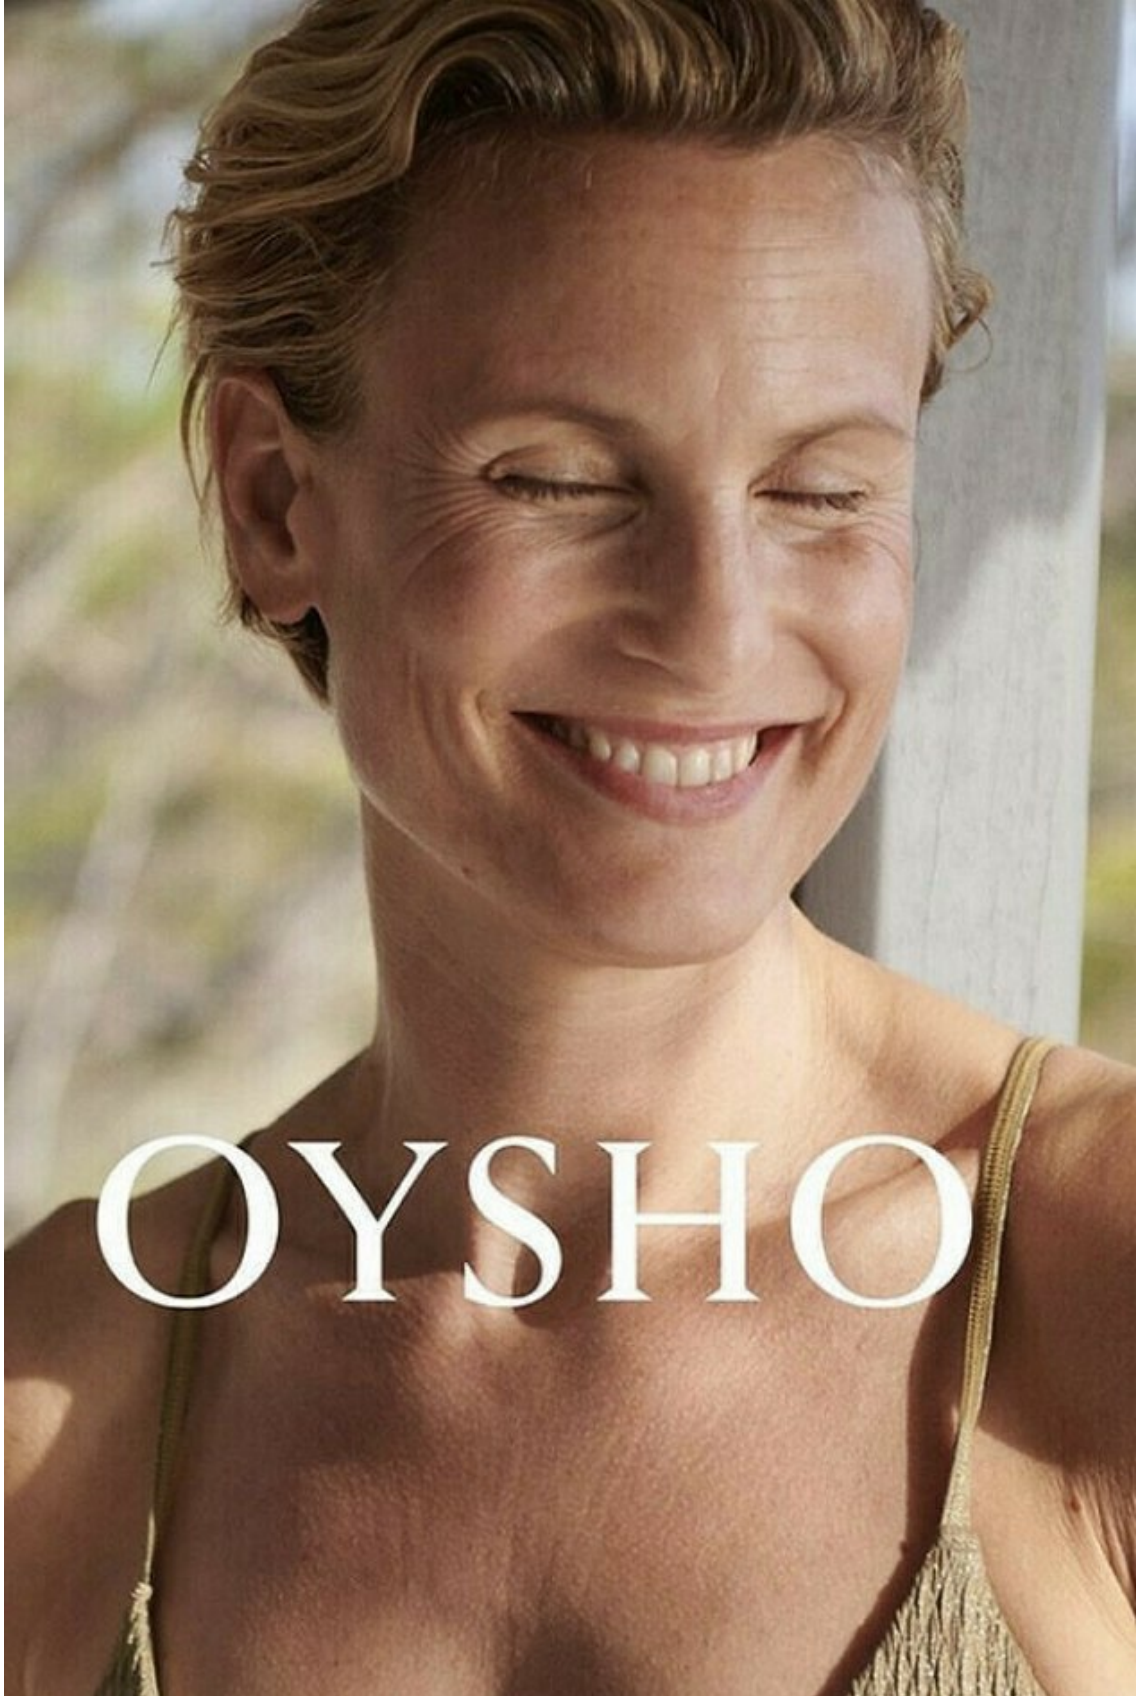

# W MANAGEMENT

*A Division Of Boss Models*

**SJIMMY VAN DEELEN**

Height: 177cm Bust: 90cm Hips: 95cm Shoe: 6.5 UK Hair: Blonde Eyes: Blue