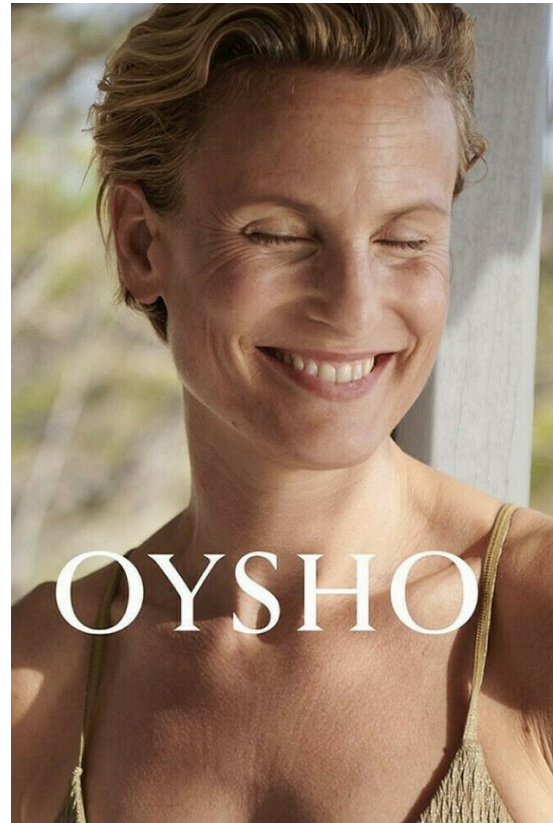

W MANAGEMENT

A Division Of Boss Models

SJIMMY VAN DEELEN

Height: 177cm Bust: 90cm Hips: 95cm Shoe: 6.5 UK Hair: Blonde Eyes: Blue

W MANAGEMENT

A Division Of Boss Models

SJIMMY VAN DEELEN

Height: 177cm Bust: 90cm Hips: 95cm Shoe: 6.5 UK Hair: Blonde Eyes: Blue