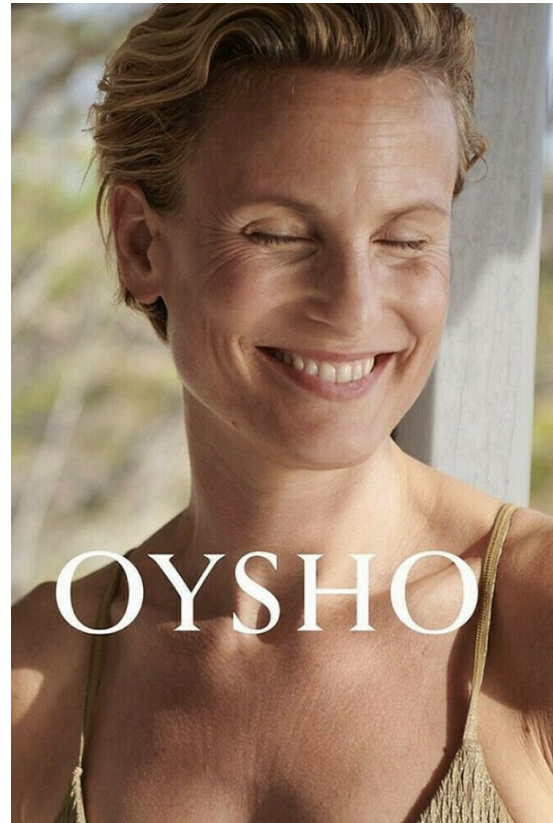

# W MANAGEMENT

*A Division Of Boss Models*

**SJIMMY VAN DEELEN**

Height: 177cm Bust: 90cm Hips: 95cm Shoe: 6.5 UK Hair: Blonde Eyes: Blue