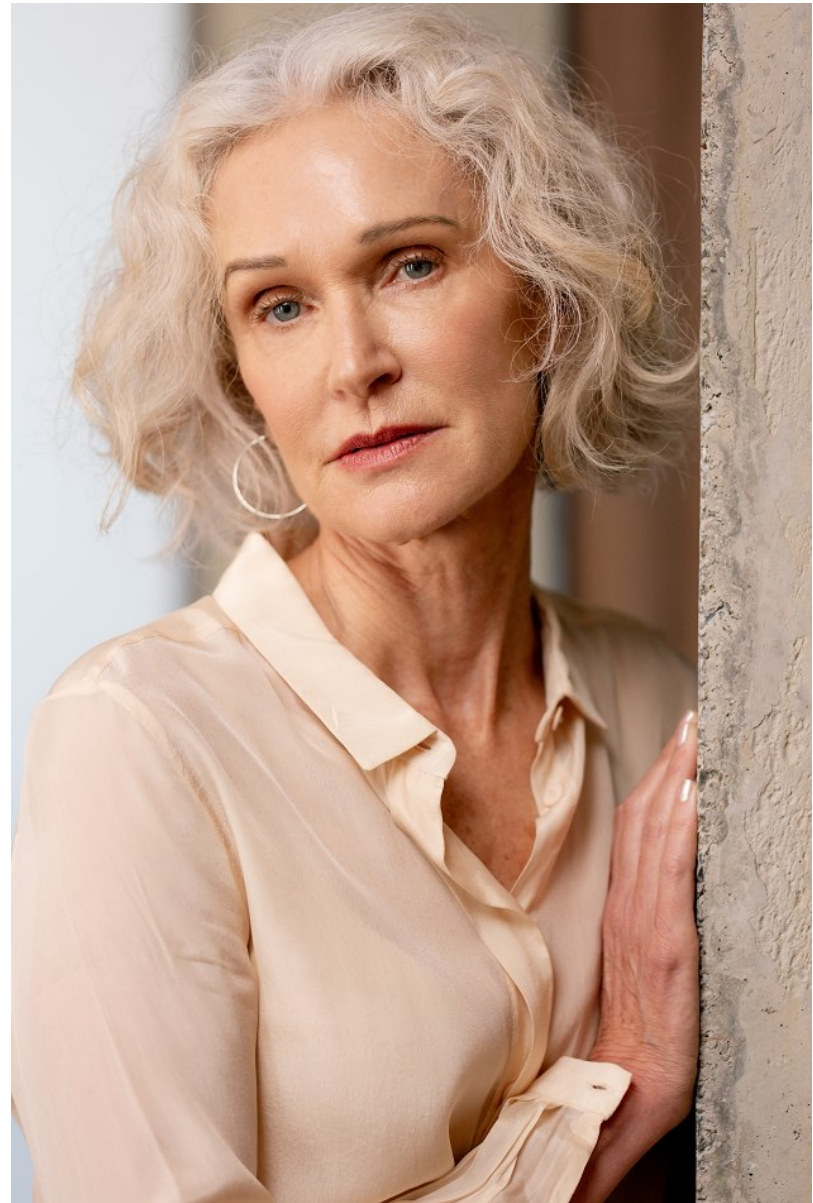

# W MANAGEMENT

*A Division Of Boss Models*

**MARYLYN HODKINSON**

Height: 167cm Bust: 86cm Waist: 71cm Hips: 92cm Shoe: 5 UK Hair: Grey Eyes: Blue