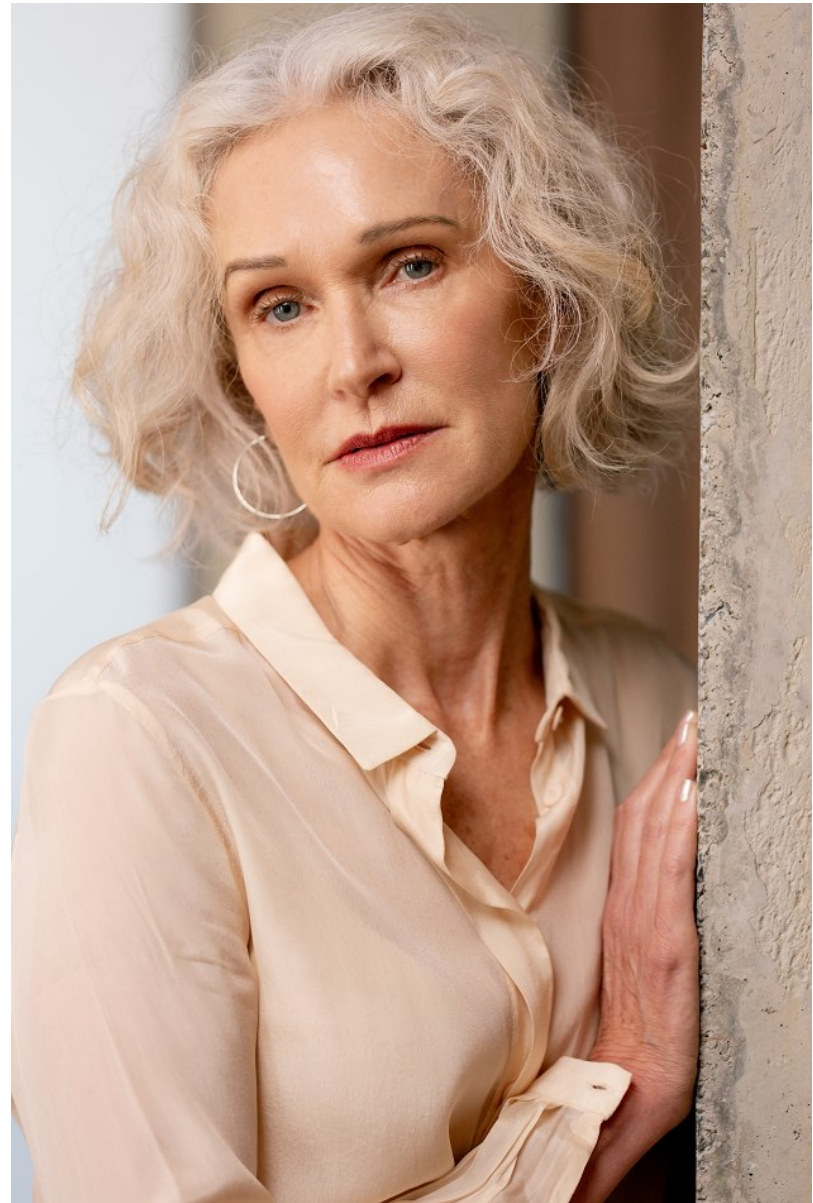

W MANAGEMENT

A Division Of Boss Models

MARYLYN HODKINSON

Height: 167cm Bust: 86cm Waist: 71cm Hips: 92cm Shoe: 5 UK Hair: Grey Eyes: Blue

W MANAGEMENT

A Division Of Boss Models

MARYLYN HODKINSON

Height: 167cm Bust: 86cm Waist: 71cm Hips: 92cm Shoe: 5 UK Hair: Grey Eyes: Blue