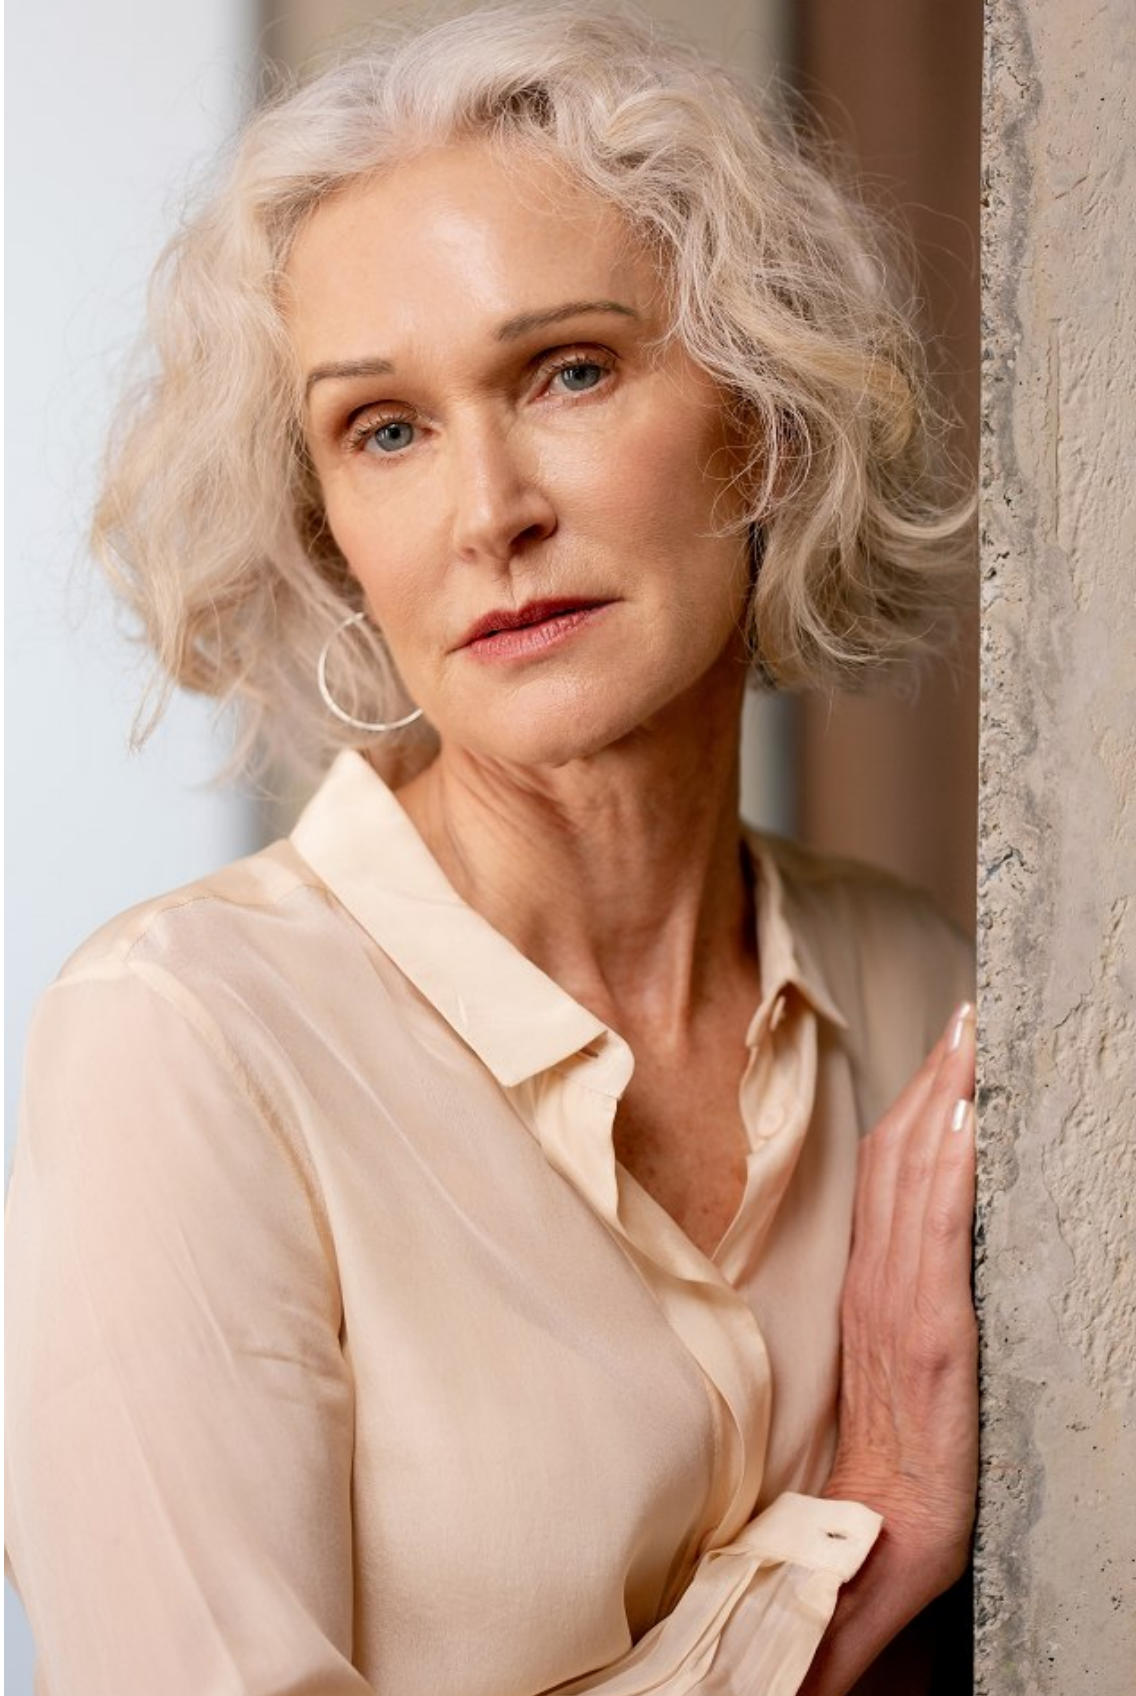

MARYLYN HODKINSON

W MANAGEMENT

A Division Of Boss Models

MARYLYN HODKINSON

Height: 167cm Bust: 86cm Waist: 71cm Hips: 92cm Shoe: 5 UK Hair: Grey Eyes: Blue