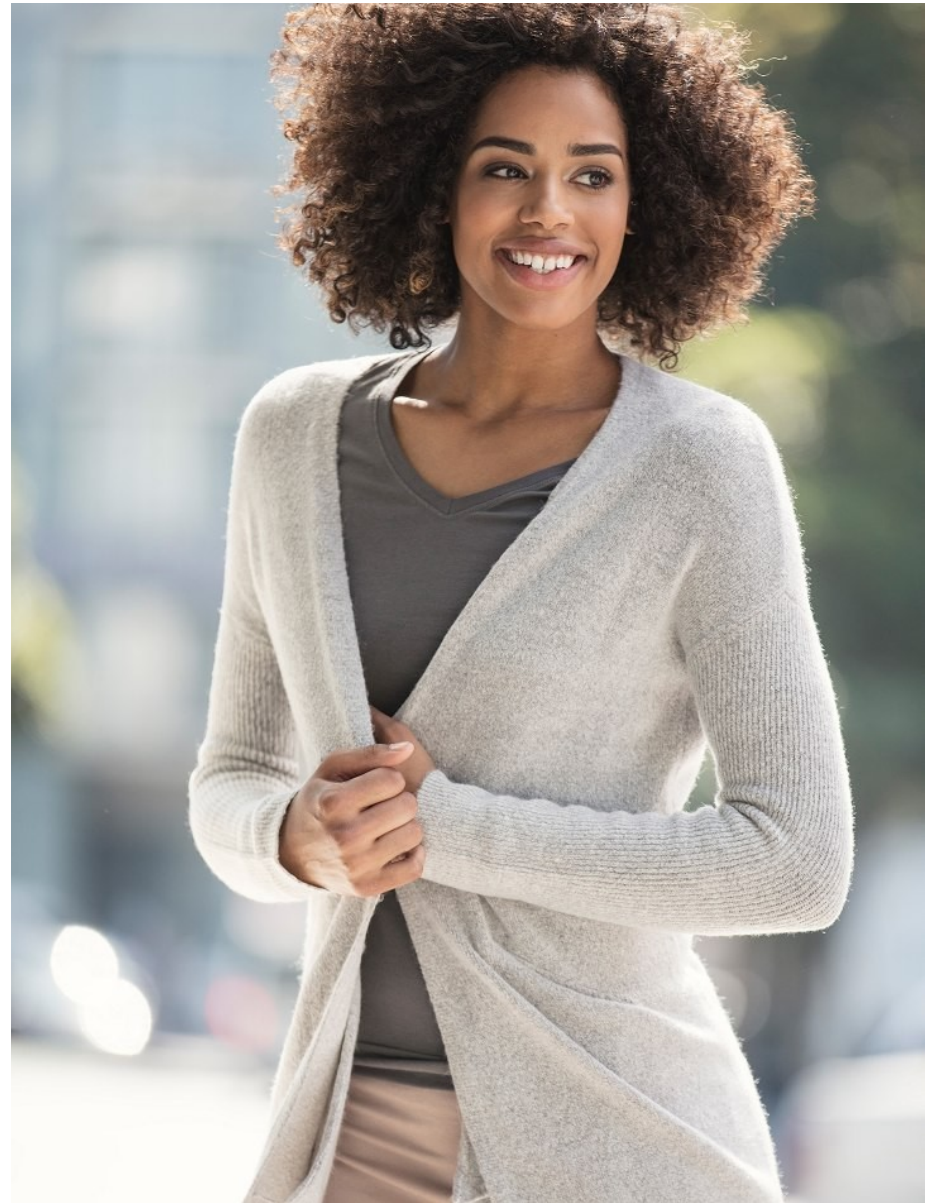

W MANAGEMENT

A Division Of Boss Models

CHRISTINA EVANS

Height: 182cm Bust: 92cm Waist: 74cm Hips: 100cm Shoe: 7.5 UK Hair: Brown Eyes: Brown

W MANAGEMENT

A Division Of Boss Models

CHRISTINA EVANS

Height: 182cm Bust: 92cm Waist: 74cm Hips: 100cm Shoe: 7.5 UK Hair: Brown Eyes: Brown