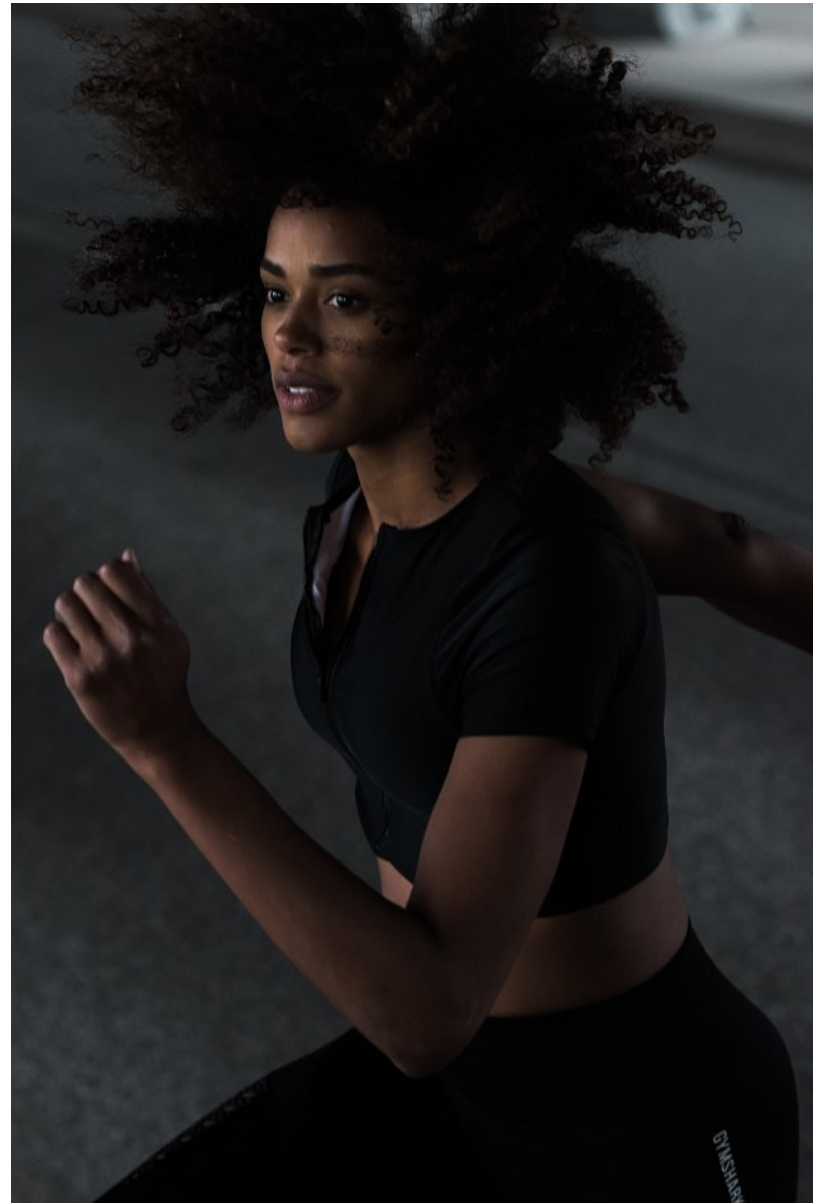

W MANAGEMENT

A Division Of Boss Models

Height: 182cm Bust: 92cm Waist: 74cm Hips: 100cm Shoe: 7.5 UK Hair: Brown Eyes: Brown