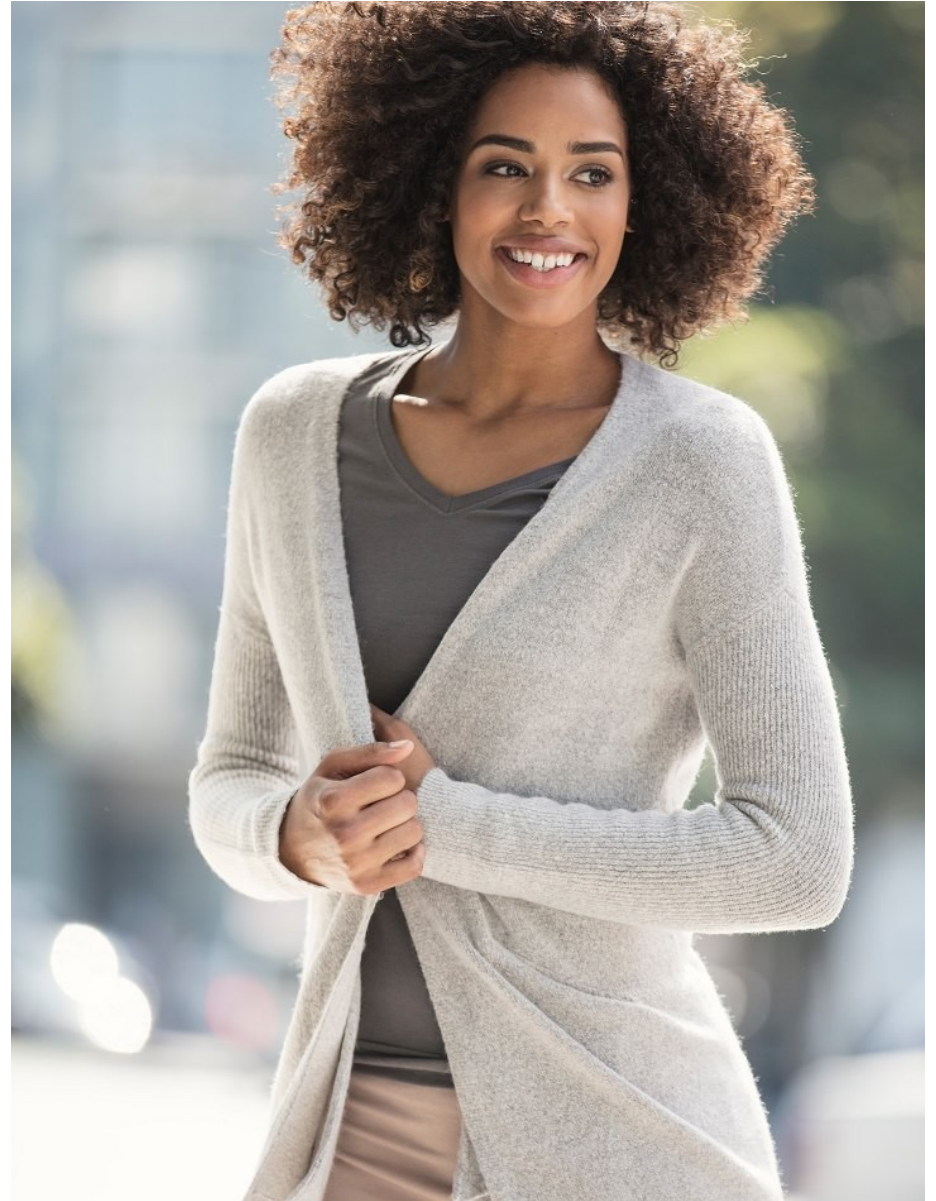

W MANAGEMENT

A Division Of Boss Models

Height: 182cm Bust: 92cm Waist: 74cm Hips: 100cm Shoe: 7.5 UK Hair: Brown Eyes: Brown