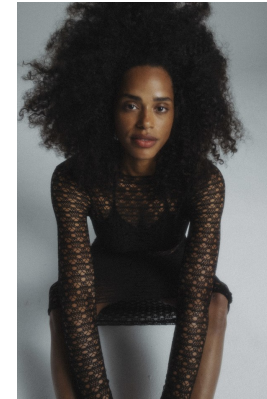

W MANAGEMENT

A Division Of Boss Models

CHRISTINA EVANS

Height: 182cm Bust: 92cm Waist: 74cm Hips: 100cm Shoe: 7.5 UK Hair: Brown Eyes: Brown

W MANAGEMENT

A Division Of Boss Models

CHRISTINA EVANS

Height: 182cm Bust: 92cm Waist: 74cm Hips: 100cm Shoe: 7.5 UK Hair: Brown Eyes: Brown