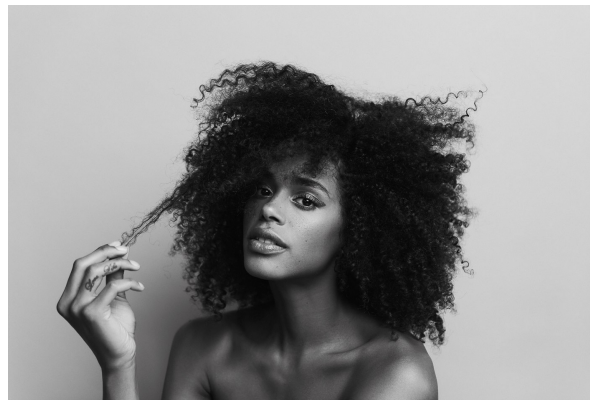

W MANAGEMENT

A Division Of Boss Models

CHRISTINA EVANS

Height: 182cm Bust: 92cm Waist: 74cm Hips: 100cm Shoe: 7.5 UK Hair: Brown Eyes: Brown

W MANAGEMENT

A Division Of Boss Models

CHRISTINA EVANS

Height: 182cm Bust: 92cm Waist: 74cm Hips: 100cm Shoe: 7.5 UK Hair: Brown Eyes: Brown