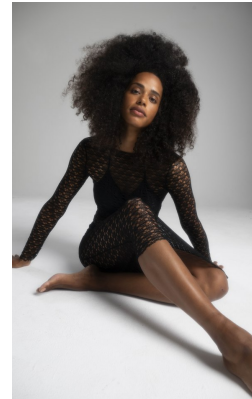

## CHRISTINA EVANS

Height: 182cm Bust: 92cm Waist: 74cm Hips: 100cm Shoe: 7.5 UK Hair: Brown Eyes: Brown