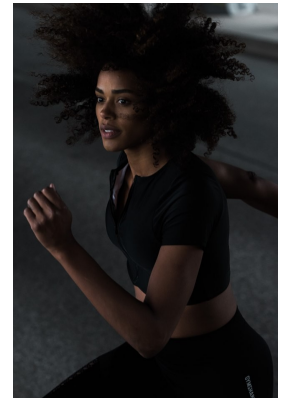

W MANAGEMENT

A Division Of Boss Models

CHRISTINA EVANS

Height: 182cm Bust: 92cm Waist: 74cm Hips: 100cm Shoe: 7.5 UK Hair: Brown Eyes: Brown