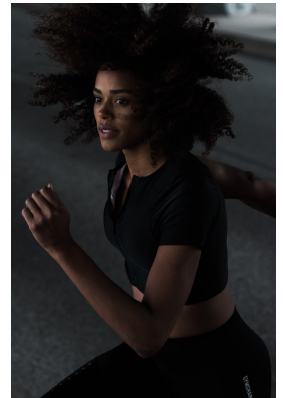

W MANAGEMENT

A Division Of Boss Models

CHRISTINA EVANS

Height: 182cm Bust: 92cm Waist: 74cm Hips: 100cm Shoe: 7.5 UK Hair: Brown Eyes: Brown

W MANAGEMENT

A Division Of Boss Models

CHRISTINA EVANS

Height: 182cm Bust: 92cm Waist: 74cm Hips: 100cm Shoe: 7.5 UK Hair: Brown Eyes: Brown