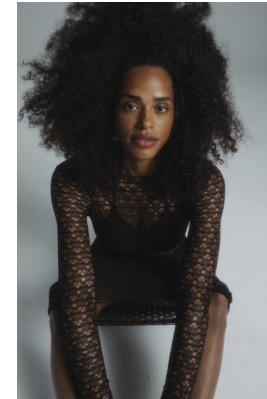

## CHRISTINA EVANS

Height: 182cm Bust: 92cm Waist: 74cm Hips: 100cm Shoe: 7.5 UK Hair: Brown Eyes: Brown