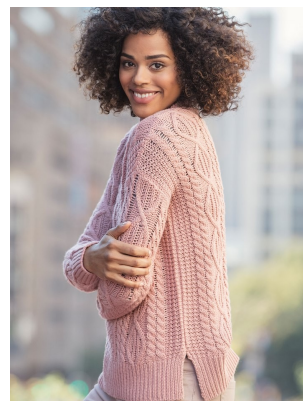

W MANAGEMENT

A Division Of Boss Models

CHRISTINA EVANS

Height: 182cm Bust: 92cm Waist: 74cm Hips: 100cm Shoe: 7.5 UK Hair: Brown Eyes: Brown

W MANAGEMENT

A Division Of Boss Models

CHRISTINA EVANS

Height: 182cm Bust: 92cm Waist: 74cm Hips: 100cm Shoe: 7.5 UK Hair: Brown Eyes: Brown