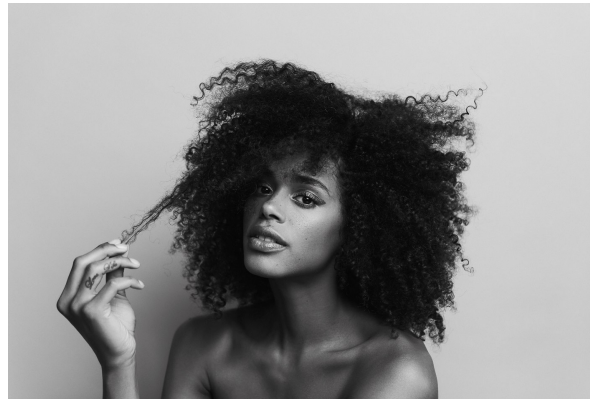

## CHRISTINA EVANS

Height: 182cm Bust: 92cm Waist: 74cm Hips: 100cm Shoe: 7.5 UK Hair: Brown Eyes: Brown