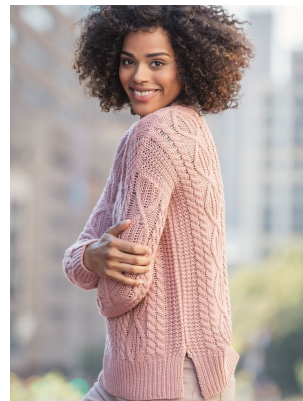

W MANAGEMENT

A Division Of Boss Models

CHRISTINA EVANS

Height: 182cm Bust: 92cm Waist: 74cm Hips: 100cm Shoe: 7.5 UK Hair: Brown Eyes: Brown