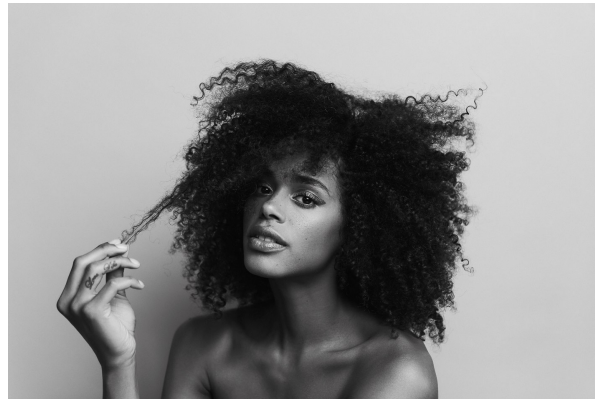

W MANAGEMENT

A Division Of Boss Models

CHRISTINA EVANS

Height: 182cm Bust: 92cm Waist: 74cm Hips: 100cm Shoe: 7.5 UK Hair: Brown Eyes: Brown

W MANAGEMENT

A Division Of Boss Models

CHRISTINA EVANS

Height: 182cm Bust: 92cm Waist: 74cm Hips: 100cm Shoe: 7.5 UK Hair: Brown Eyes: Brown