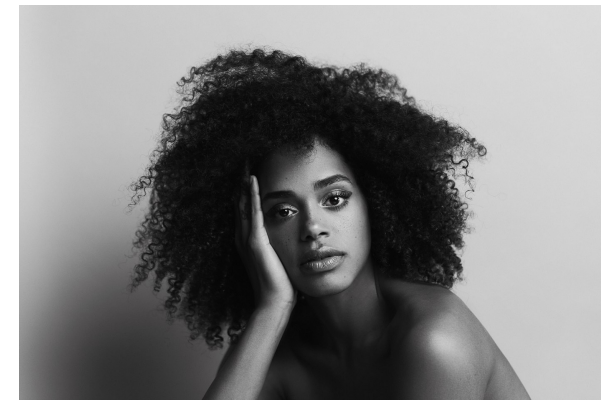

W MANAGEMENT

A Division Of Boss Models

CHRISTINA EVANS

Height: 182cm Bust: 92cm Waist: 74cm Hips: 100cm Shoe: 7.5 UK Hair: Brown Eyes: Brown

W MANAGEMENT

A Division Of Boss Models

CHRISTINA EVANS

Height: 182cm Bust: 92cm Waist: 74cm Hips: 100cm Shoe: 7.5 UK Hair: Brown Eyes: Brown