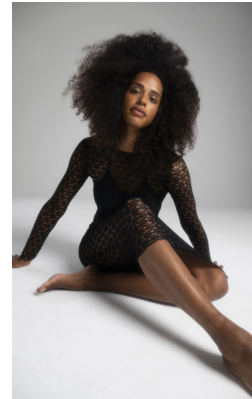

W MANAGEMENT

A Division Of Boss Models

CHRISTINA EVANS

Height: 182cm Bust: 92cm Waist: 74cm Hips: 100cm Shoe: 7.5 UK Hair: Brown Eyes: Brown

W MANAGEMENT

A Division Of Boss Models

CHRISTINA EVANS

Height: 182cm Bust: 92cm Waist: 74cm Hips: 100cm Shoe: 7.5 UK Hair: Brown Eyes: Brown