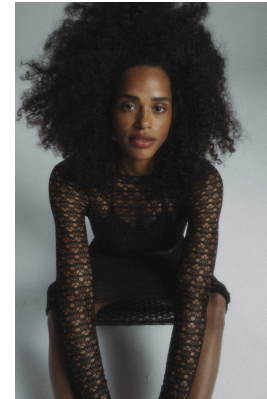

W MANAGEMENT

A Division Of Boss Models

CHRISTINA EVANS

Height: 182cm Bust: 92cm Waist: 74cm Hips: 100cm Shoe: 7.5 UK Hair: Brown Eyes: Brown

W MANAGEMENT

A Division Of Boss Models

CHRISTINA EVANS

Height: 182cm Bust: 92cm Waist: 74cm Hips: 100cm Shoe: 7.5 UK Hair: Brown Eyes: Brown