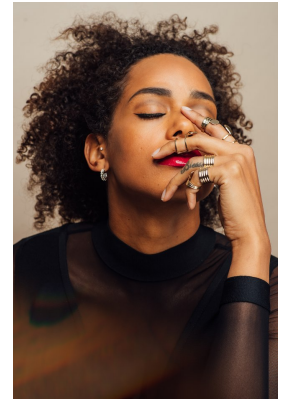

W MANAGEMENT

A Division Of Boss Models

CHRISTINA EVANS

Height: 182cm Bust: 92cm Waist: 74cm Hips: 100cm Shoe: 7.5 UK Hair: Brown Eyes: Brown