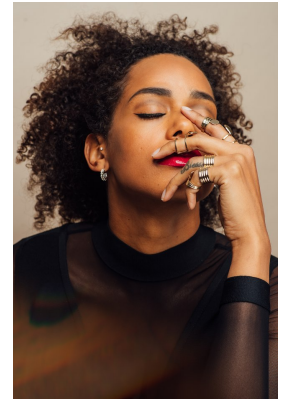

W MANAGEMENT

A Division Of Boss Models

CHRISTINA EVANS

Height: 182cm Bust: 92cm Waist: 74cm Hips: 100cm Shoe: 7.5 UK Hair: Brown Eyes: Brown

W MANAGEMENT

A Division Of Boss Models

CHRISTINA EVANS

Height: 182cm Bust: 92cm Waist: 74cm Hips: 100cm Shoe: 7.5 UK Hair: Brown Eyes: Brown