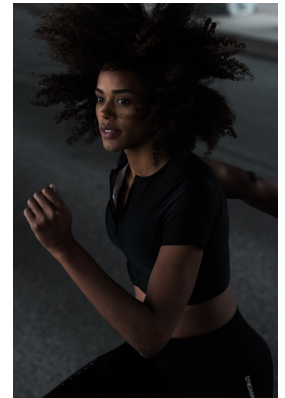

W MANAGEMENT

A Division Of Boss Models

CHRISTINA EVANS

Height: 182cm Bust: 92cm Waist: 74cm Hips: 100cm Shoe: 7.5 UK Hair: Brown Eyes: Brown

W MANAGEMENT

A Division Of Boss Models

CHRISTINA EVANS

Height: 182cm Bust: 92cm Waist: 74cm Hips: 100cm Shoe: 7.5 UK Hair: Brown Eyes: Brown