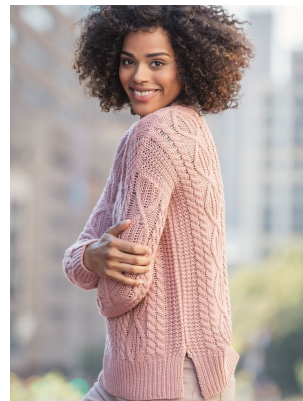

W MANAGEMENT

A Division Of Boss Models

CHRISTINA EVANS

Height: 182cm Bust: 92cm Waist: 74cm Hips: 100cm Shoe: 7.5 UK Hair: Brown Eyes: Brown

W MANAGEMENT

A Division Of Boss Models

CHRISTINA EVANS

Height: 182cm Bust: 92cm Waist: 74cm Hips: 100cm Shoe: 7.5 UK Hair: Brown Eyes: Brown