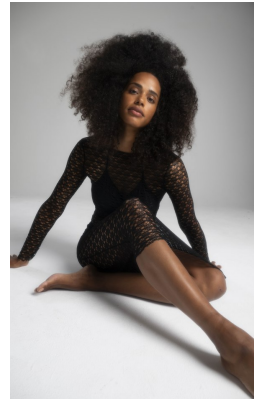

W MANAGEMENT

A Division Of Boss Models

CHRISTINA EVANS

Height: 182cm Bust: 92cm Waist: 74cm Hips: 100cm Shoe: 7.5 UK Hair: Brown Eyes: Brown

W MANAGEMENT

A Division Of Boss Models

CHRISTINA EVANS

Height: 182cm Bust: 92cm Waist: 74cm Hips: 100cm Shoe: 7.5 UK Hair: Brown Eyes: Brown