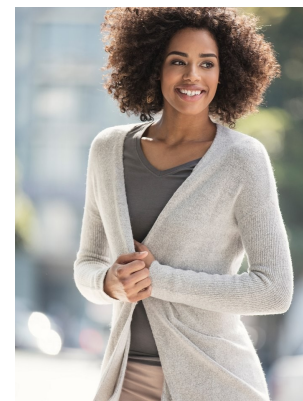

W MANAGEMENT

A Division Of Boss Models

CHRISTINA EVANS

Height: 182cm Bust: 92cm Waist: 74cm Hips: 100cm Shoe: 7.5 UK Hair: Brown Eyes: Brown

W MANAGEMENT

A Division Of Boss Models

CHRISTINA EVANS

Height: 182cm Bust: 92cm Waist: 74cm Hips: 100cm Shoe: 7.5 UK Hair: Brown Eyes: Brown