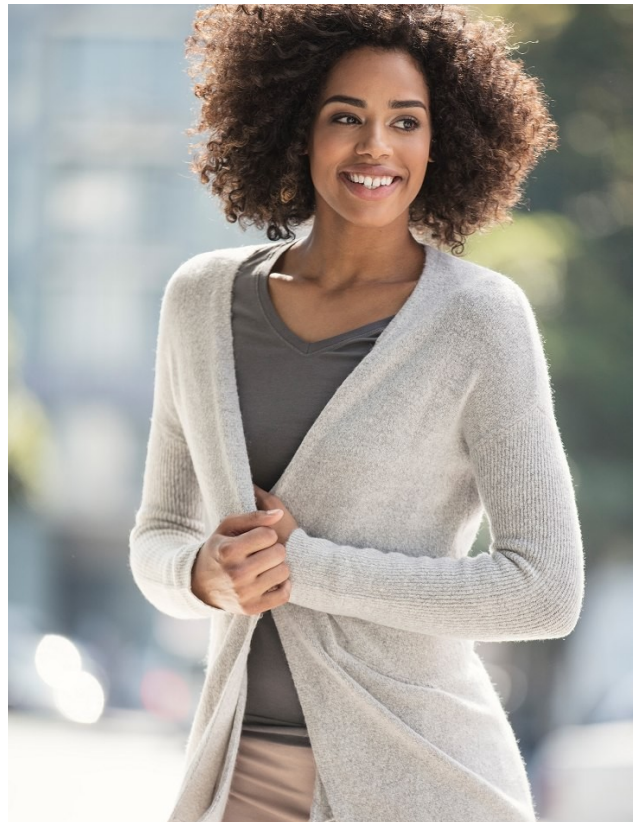

W MANAGEMENT

A Division Of Boss Models

CHRISTINA EVANS

Height: 182cm Bust: 92cm Waist: 74cm Hips: 100cm Shoe: 7.5 UK Hair: Brown Eyes: Brown