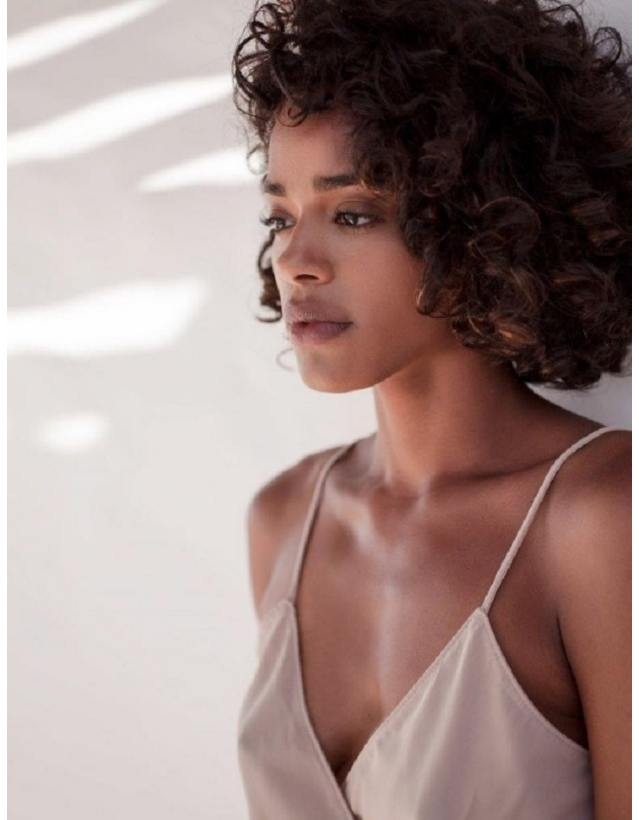

W MANAGEMENT

A Division Of Boss Models

CHRISTINA EVANS

Height: 182cm Bust: 92cm Waist: 74cm Hips: 100cm Shoe: 7.5 UK Hair: Brown Eyes: Brown