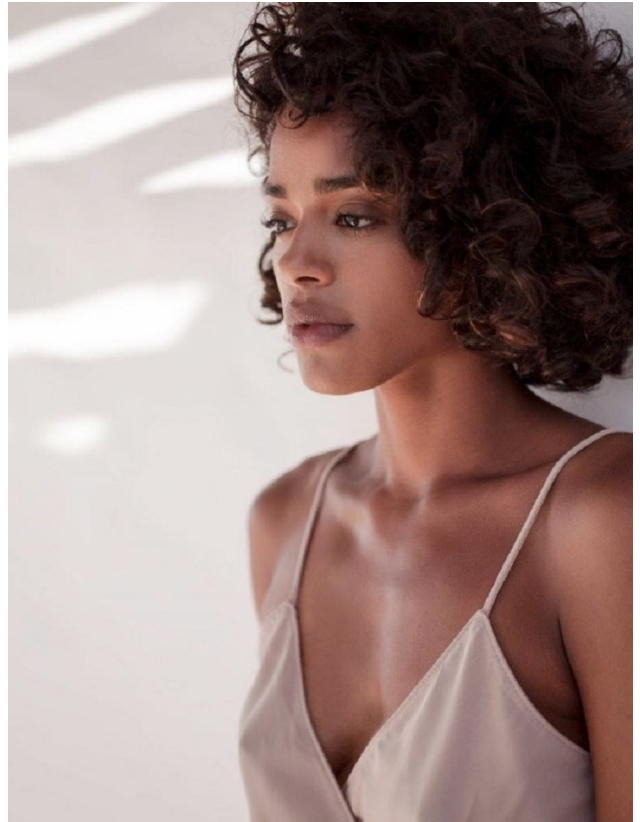

W MANAGEMENT

A Division Of Boss Models

CHRISTINA EVANS

Height: 182cm Bust: 92cm Waist: 74cm Hips: 100cm Shoe: 7.5 UK Hair: Brown Eyes: Brown