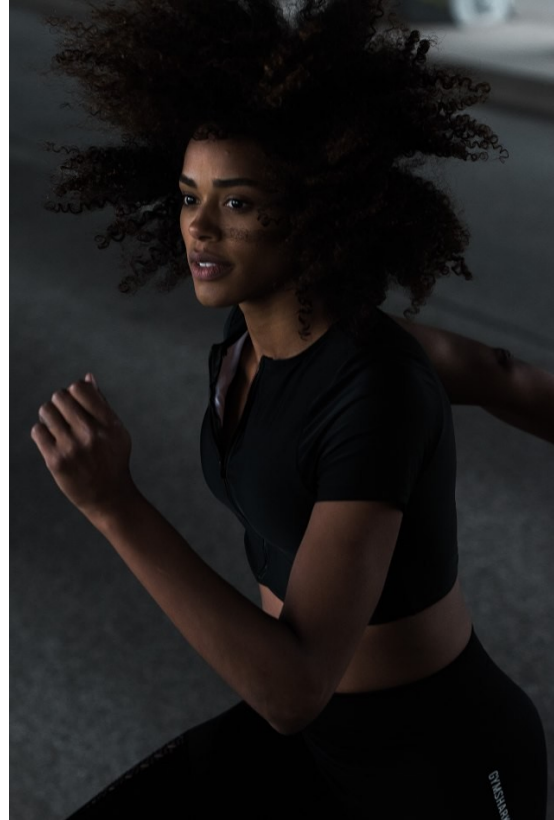

W MANAGEMENT

A Division Of Boss Models

CHRISTINA EVANS

Height: 182cm Bust: 92cm Waist: 74cm Hips: 100cm Shoe: 7.5 UK Hair: Brown Eyes: Brown