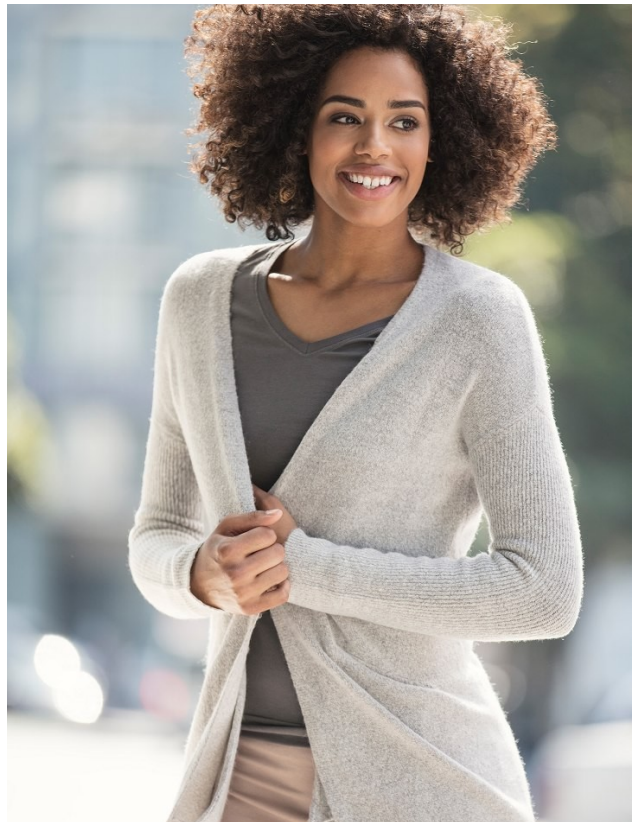

W MANAGEMENT

A Division Of Boss Models

CHRISTINA EVANS

Height: 182cm Bust: 92cm Waist: 74cm Hips: 100cm Shoe: 7.5 UK Hair: Brown Eyes: Brown