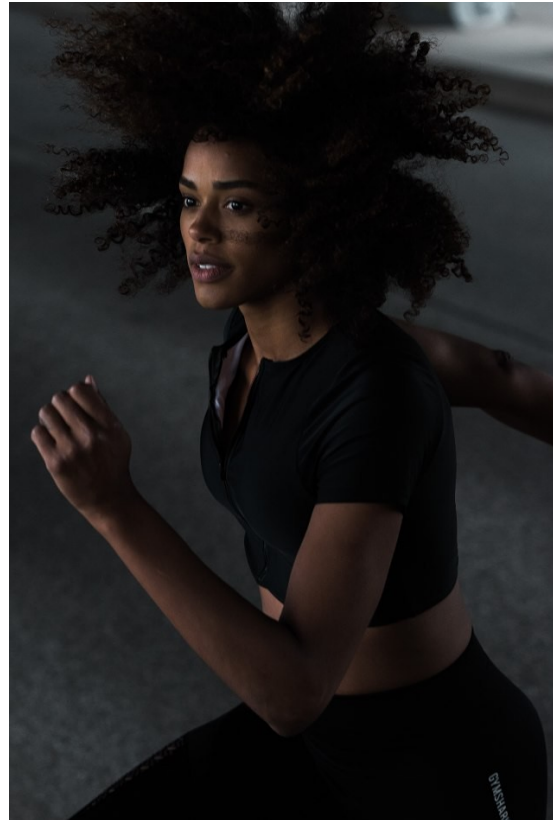

W MANAGEMENT

A Division Of Boss Models

CHRISTINA EVANS

Height: 182cm Bust: 92cm Waist: 74cm Hips: 100cm Shoe: 7.5 UK Hair: Brown Eyes: Brown