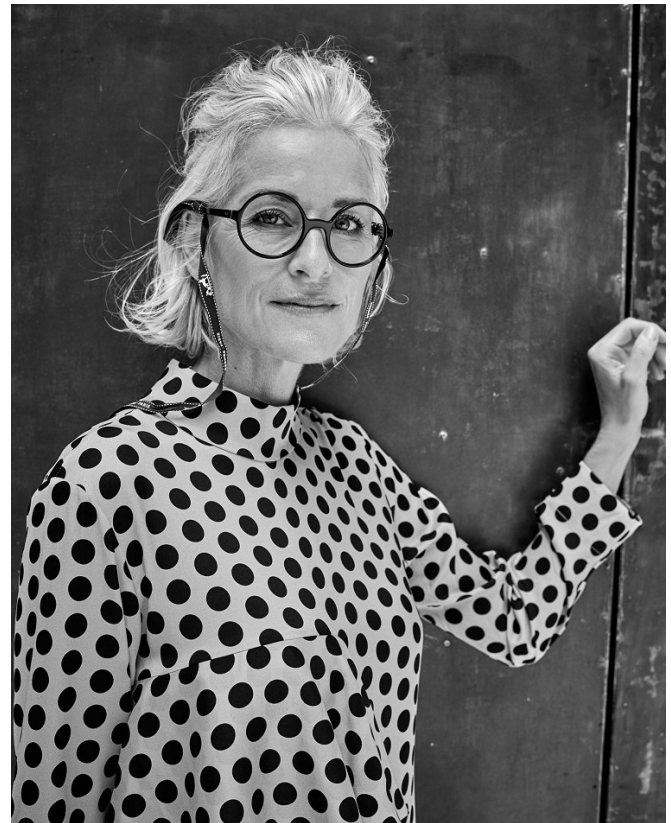

SIMONE JACOB

Height: 176cm Bust: 90cm Waist: 63cm Hips: 92cm Shoe: 7 UK Hair: Grey Eyes: Blue