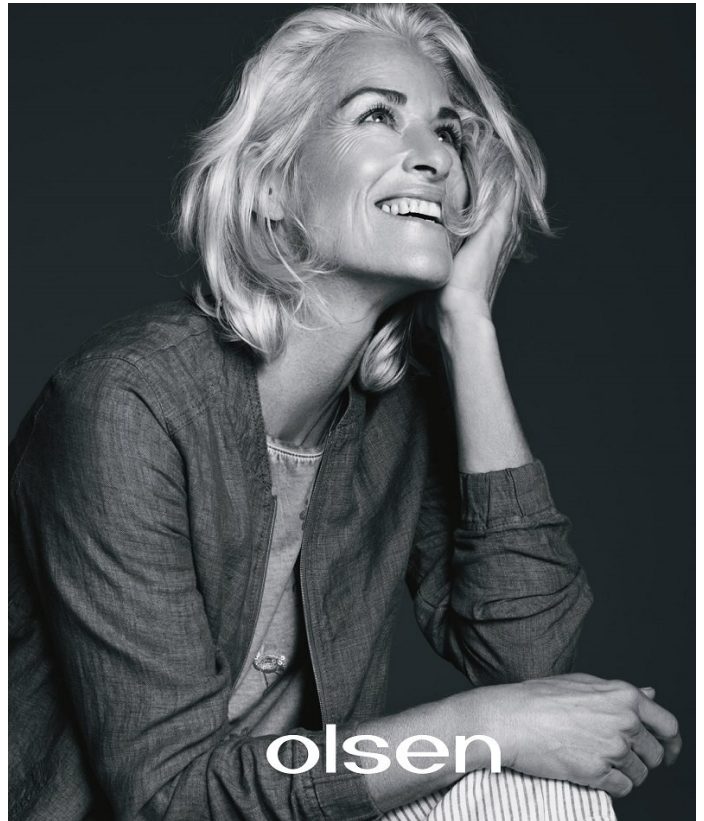

W MANAGEMENT

A Division Of Boss Models

SIMONE JACOB

Height: 176cm Bust: 90cm Waist: 63cm Hips: 92cm Shoe: 7 UK Hair: Grey Eyes: Blue