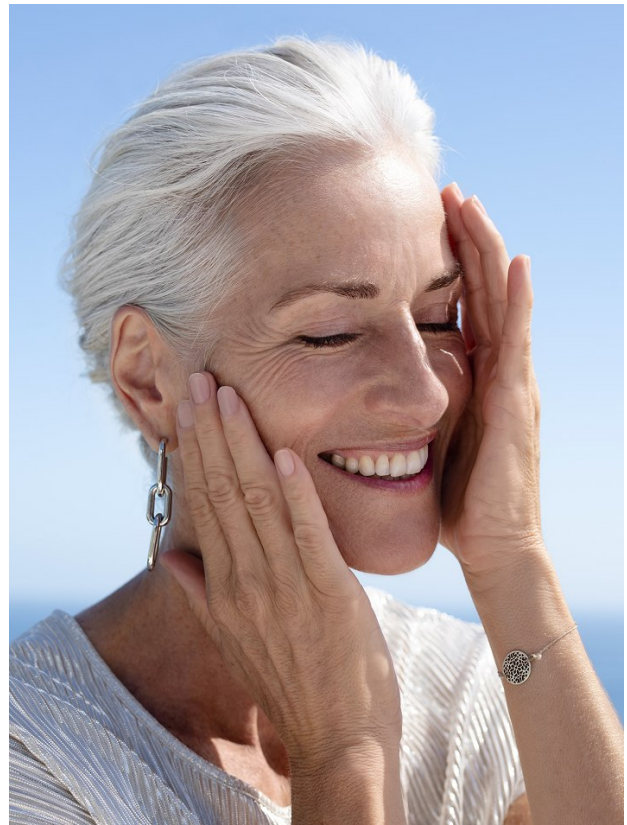

W MANAGEMENT

A Division Of Boss Models

SIMONE JACOB

Height: 176cm Bust: 90cm Waist: 63cm Hips: 92cm Shoe: 7 UK Hair: Grey Eyes: Blue

W MANAGEMENT

A Division Of Boss Models

SIMONE JACOB

Height: 176cm Bust: 90cm Waist: 63cm Hips: 92cm Shoe: 7 UK Hair: Grey Eyes: Blue