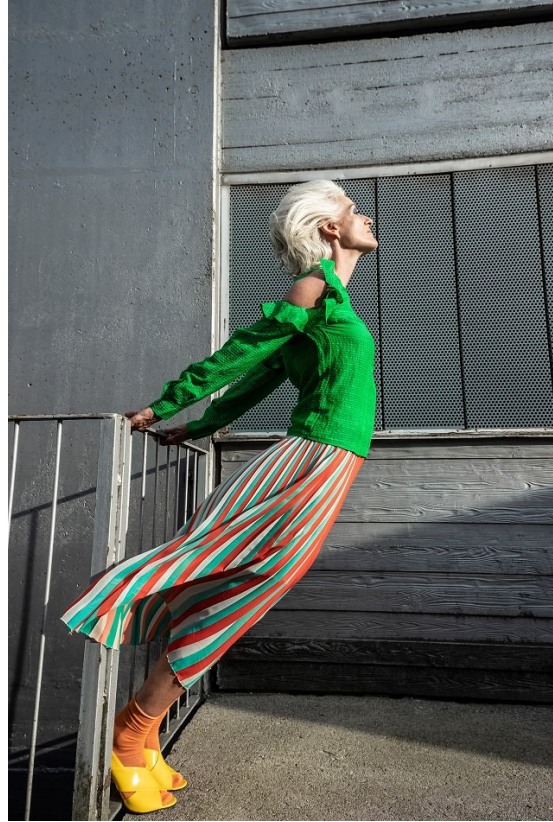

W MANAGEMENT

A Division Of Boss Models

SIMONE JACOB

Height: 176cm Bust: 90cm Waist: 63cm Hips: 92cm Shoe: 7 UK Hair: Grey Eyes: Blue

W MANAGEMENT

A Division Of Boss Models

SIMONE JACOB

Height: 176cm Bust: 90cm Waist: 63cm Hips: 92cm Shoe: 7 UK Hair: Grey Eyes: Blue