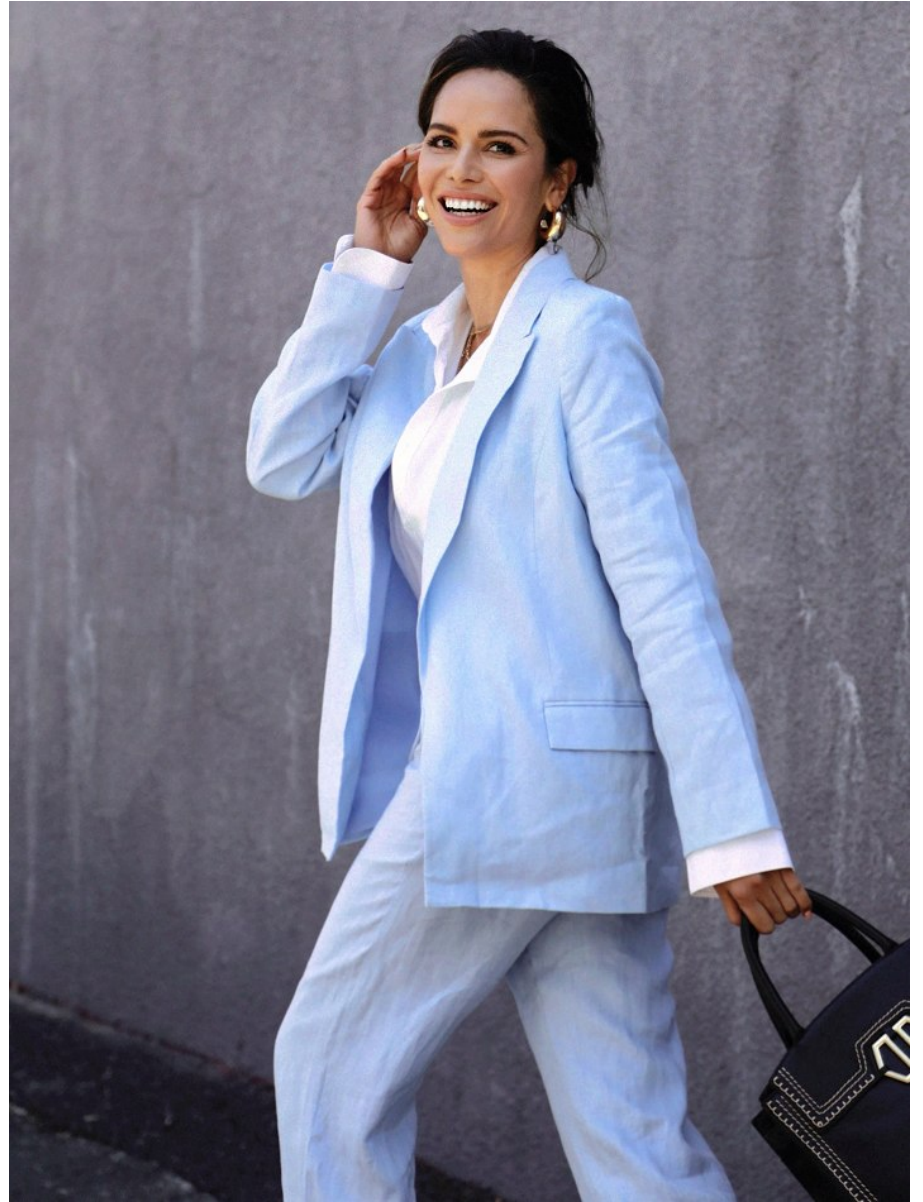

W MANAGEMENT

A Division Of Boss Models

ANA CUNYA

Height: 175cm Bust: 85cm Waist: 66cm Hips: 96cm Shoe: 7 UK Hair: Brown Eyes: Brown