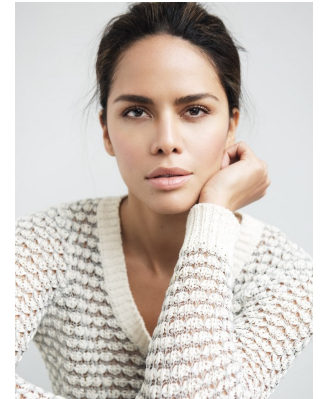

W MANAGEMENT

A Division Of Boss Models

ANA CUNYA

Height: 175cm Bust: 85cm Waist: 66cm Hips: 96cm Shoe: 7 UK Hair: Brown Eyes: Brown

W MANAGEMENT

A Division Of Boss Models

ANA CUNYA

Height: 175cm Bust: 85cm Waist: 66cm Hips: 96cm Shoe: 7 UK Hair: Brown Eyes: Brown