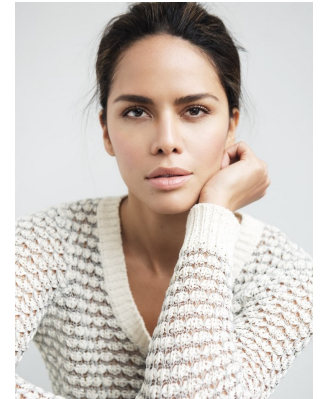

W MANAGEMENT

A Division Of Boss Models

ANA CUNYA

Height: 175cm Bust: 88cm Waist: 67cm Hips: 91cm Shoe: 7 UK Hair: Brown Eyes: Brown

W MANAGEMENT

A Division Of Boss Models

ANA CUNYA

Height: 175cm Bust: 88cm Waist: 67cm Hips: 91cm Shoe: 7 UK Hair: Brown Eyes: Brown