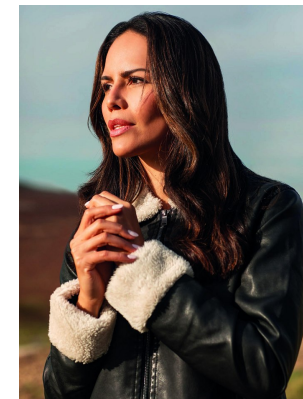

W MANAGEMENT

A Division Of Boss Models

ANA CUNYA

Height: 175cm Bust: 88cm Waist: 67cm Hips: 91cm Shoe: 7 UK Hair: Brown Eyes: Brown

W MANAGEMENT

A Division Of Boss Models

ANA CUNYA

Height: 175cm Bust: 88cm Waist: 67cm Hips: 91cm Shoe: 7 UK Hair: Brown Eyes: Brown