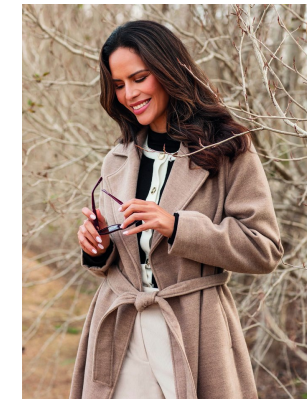

W MANAGEMENT

A Division Of Boss Models

ANA CUNYA

Height: 175cm Bust: 85cm Waist: 66cm Hips: 96cm Shoe: 7 UK Hair: Brown Eyes: Brown

W MANAGEMENT

A Division Of Boss Models

ANA CUNYA

Height: 175cm Bust: 85cm Waist: 66cm Hips: 96cm Shoe: 7 UK Hair: Brown Eyes: Brown