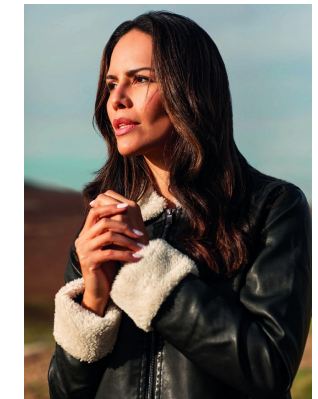

W MANAGEMENT

A Division Of Boss Models

ANA CUNYA

Height: 175cm Bust: 85cm Waist: 66cm Hips: 96cm Shoe: 7 UK Hair: Brown Eyes: Brown

W MANAGEMENT

A Division Of Boss Models

ANA CUNYA

Height: 175cm Bust: 85cm Waist: 66cm Hips: 96cm Shoe: 7 UK Hair: Brown Eyes: Brown