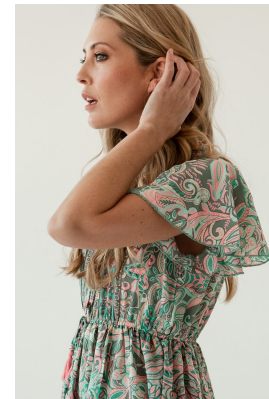

W MANAGEMENT

A Division Of Boss Models

MICHARN POLLOCK

Height: 170cm Bust: 86cm Waist: 64cm Hips: 93cm Shoe: 6 UK Hair: Blonde Eyes: Blue