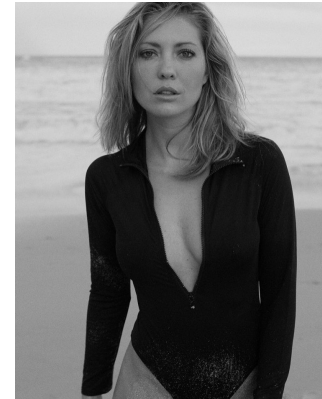

W MANAGEMENT

A Division Of Boss Models

MICHARN POLLOCK

Height: 170cm Bust: 86cm Waist: 64cm Hips: 93cm Shoe: 6 UK Hair: Blonde Eyes: Blue