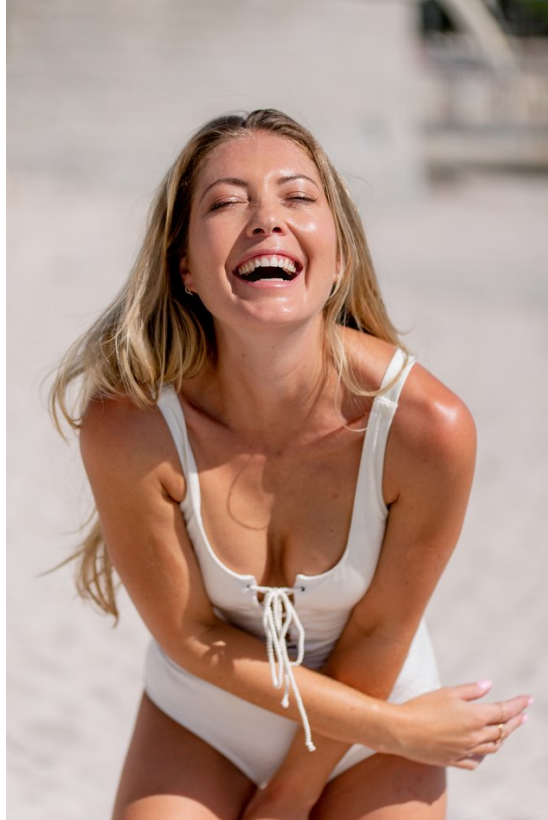

# W MANAGEMENT

*A Division Of Boss Models*

**MICHARN POLLOCK**

Height: 170cm Bust: 86cm Waist: 64cm Hips: 93cm Shoe: 6 UK Hair: Blonde Eyes: Blue