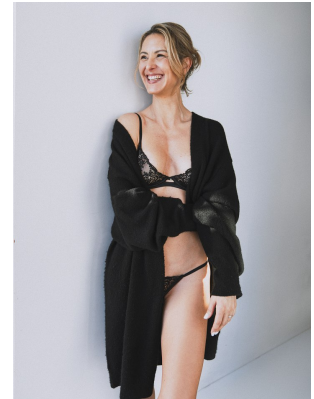

W MANAGEMENT

A Division Of Boss Models

TAL RAVIV

Height: 173cm Bust: 81cm Waist: 68cm Hips: 89cm Shoe: 6 UK Hair: Blonde Eyes: Hazel

W MANAGEMENT

A Division Of Boss Models

TAL RAVIV

Height: 173cm Bust: 81cm Waist: 68cm Hips: 89cm Shoe: 6 UK Hair: Blonde Eyes: Hazel