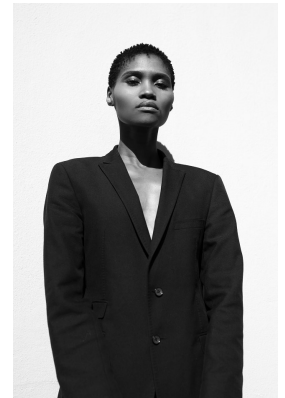

# W MANAGEMENT

*A Division Of Boss Models*

## ANDY MANXIWA

Height: 176cm Bust: 81cm Waist: 62cm Hips: 92cm Shoe: 7 UK Hair: Black Eyes: Brown