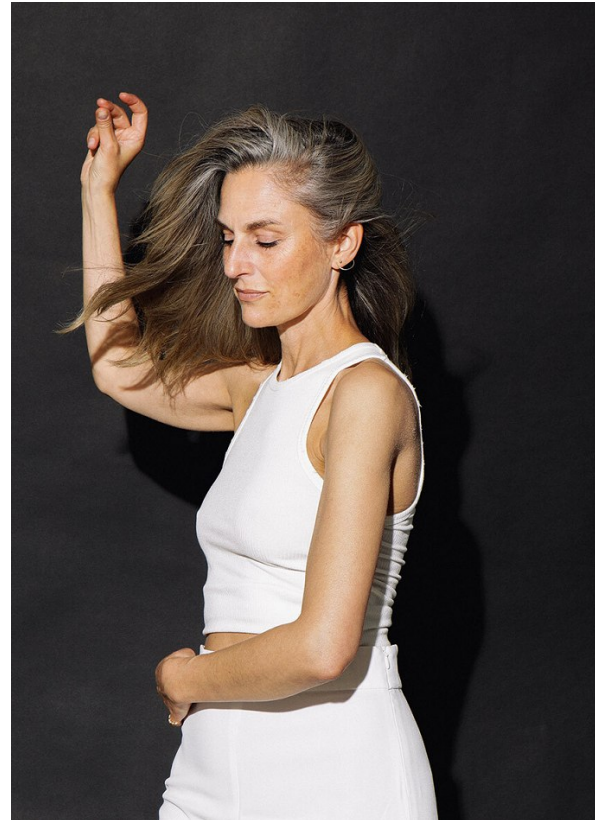

W MANAGEMENT

A Division Of Boss Models

M. Asam[®]
RESVERATROL
PREMIUM NT 50

woods_
COPENHAGEN

KATJA BRANDT

Height: 178cm Bust: 75cm Waist: 66cm Hips: 94cm Shoe: 5 UK Hair: Grey Eyes: Blue

W MANAGEMENT

A Division Of Boss Models

KATJA BRANDT

Height: 178cm Bust: 75cm Waist: 66cm Hips: 94cm Shoe: 5 UK Hair: Grey Eyes: Blue

W MANAGEMENT

A Division Of Boss Models

KATJA BRANDT

Height: 178cm Bust: 75cm Waist: 66cm Hips: 94cm Shoe: 5 UK Hair: Grey Eyes: Blue

W MANAGEMENT

A Division Of Boss Models

KATJA BRANDT

Height: 178cm Bust: 75cm Waist: 66cm Hips: 94cm Shoe: 5 UK Hair: Grey Eyes: Blue

W MANAGEMENT

A Division Of Boss Models

KATJA BRANDT

Height: 178cm Bust: 75cm Waist: 66cm Hips: 94cm Shoe: 5 UK Hair: Grey Eyes: Blue

W MANAGEMENT

A Division Of Boss Models

KATJA BRANDT

Height: 178cm Bust: 75cm Waist: 66cm Hips: 94cm Shoe: 5 UK Hair: Grey Eyes: Blue