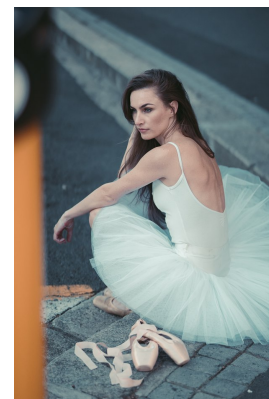

W MANAGEMENT

A Division Of Boss Models

GILLIAN UPSHER

Height: 165cm Bust: 81cm Waist: 67cm Hips: 83cm Shoe: 3.5 UK Hair: Brunette Eyes: Blue/Green