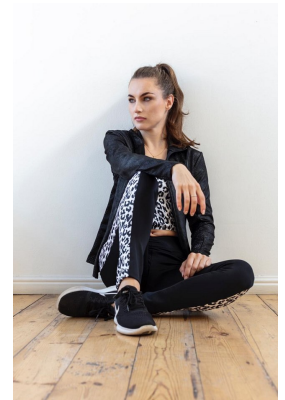

W MANAGEMENT

A Division Of Boss Models

GILLIAN UPSHER

Height: 165cm Bust: 81cm Waist: 67cm Hips: 83cm Shoe: 3.5 UK Hair: Brunette Eyes: Blue/Green