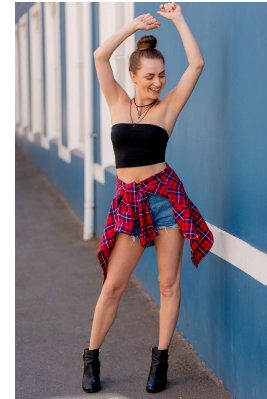

W MANAGEMENT

A Division Of Boss Models

GILLIAN UPSHER

Height: 165cm Bust: 81cm Waist: 67cm Hips: 83cm Shoe: 3.5 UK Hair: Brunette Eyes: Blue/Green