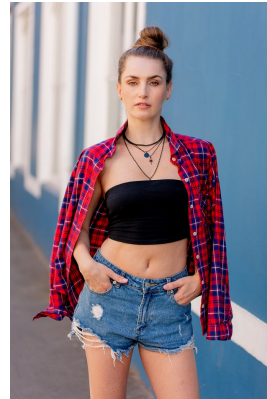

W MANAGEMENT

A Division Of Boss Models

GILLIAN UPSHER

Height: 165cm Bust: 81cm Waist: 67cm Hips: 83cm Shoe: 3.5 UK Hair: Brunette Eyes: Blue/Green