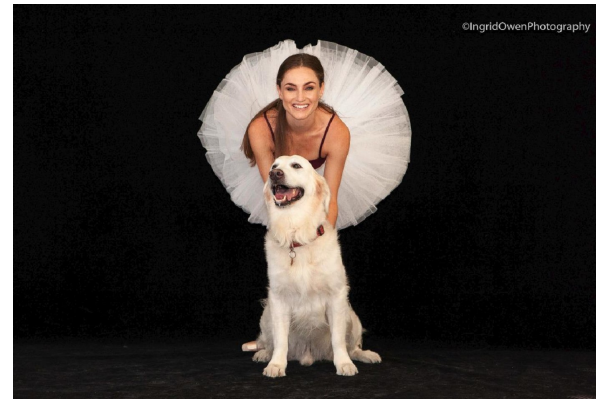

## GILLIAN UPSHER

Height: 165cm Bust: 81cm Waist: 67cm Hips: 83cm Shoe: 3.5 UK Hair: Brunette Eyes: Blue/Green