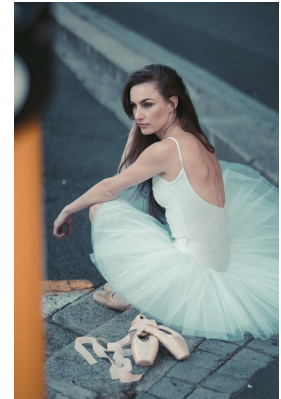

W MANAGEMENT

A Division Of Boss Models

GILLIAN UPSHER

Height: 165cm Bust: 81cm Waist: 67cm Hips: 83cm Shoe: 3.5 UK Hair: Brunette Eyes: Blue/Green