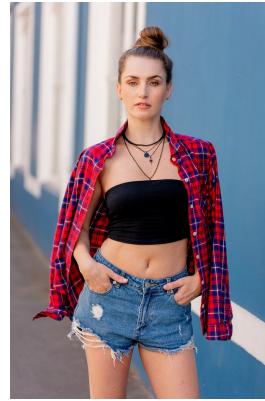

W MANAGEMENT

A Division Of Boss Models

GILLIAN UPSHER

Height: 165cm Bust: 81cm Waist: 67cm Hips: 83cm Shoe: 3.5 UK Hair: Brunette Eyes: Blue/Green