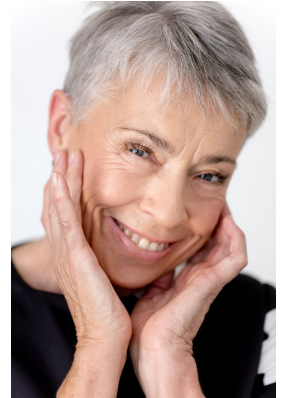

## JESSIE WHITEHOUSE

Height: 175cm Bust: 87cm Waist: 71cm Hips: 88cm Shoe: 6 UK Hair: Grey Eyes: Blue