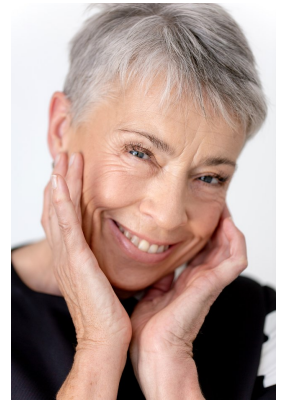

## JESSIE WHITEHOUSE

Height: 175cm Bust: 87cm Waist: 71cm Hips: 88cm Shoe: 6 UK Hair: Grey Eyes: Blue