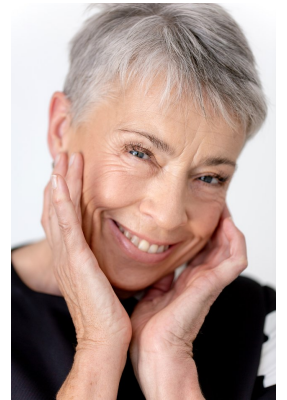

## JESSIE WHITEHOUSE

Height: 175cm Bust: 87cm Waist: 71cm Hips: 88cm Shoe: 6 UK Hair: Grey Eyes: Blue