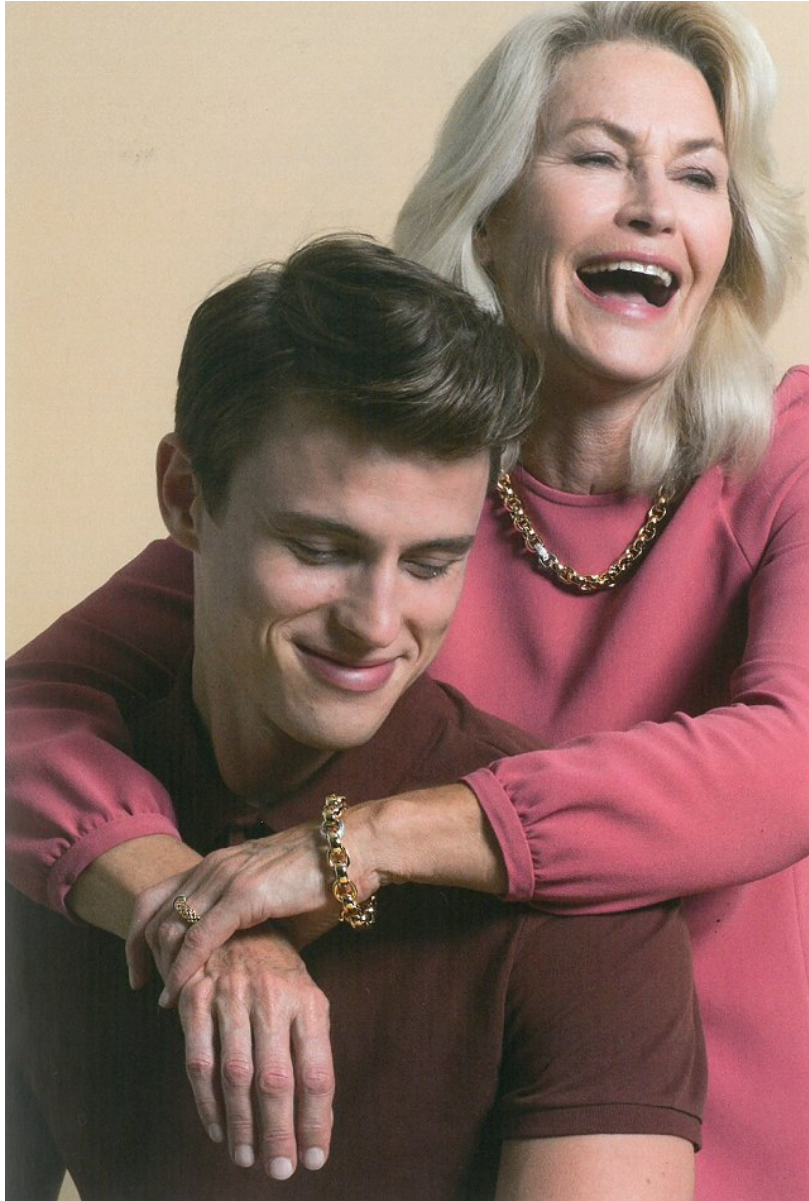

W MANAGEMENT

A Division Of Boss Models

CARLA VON BERGMANN

Height: 180cm Bust: 91cm Waist: 73cm Hips: 94cm Shoe: 7 UK Hair: Grey Eyes: Blue