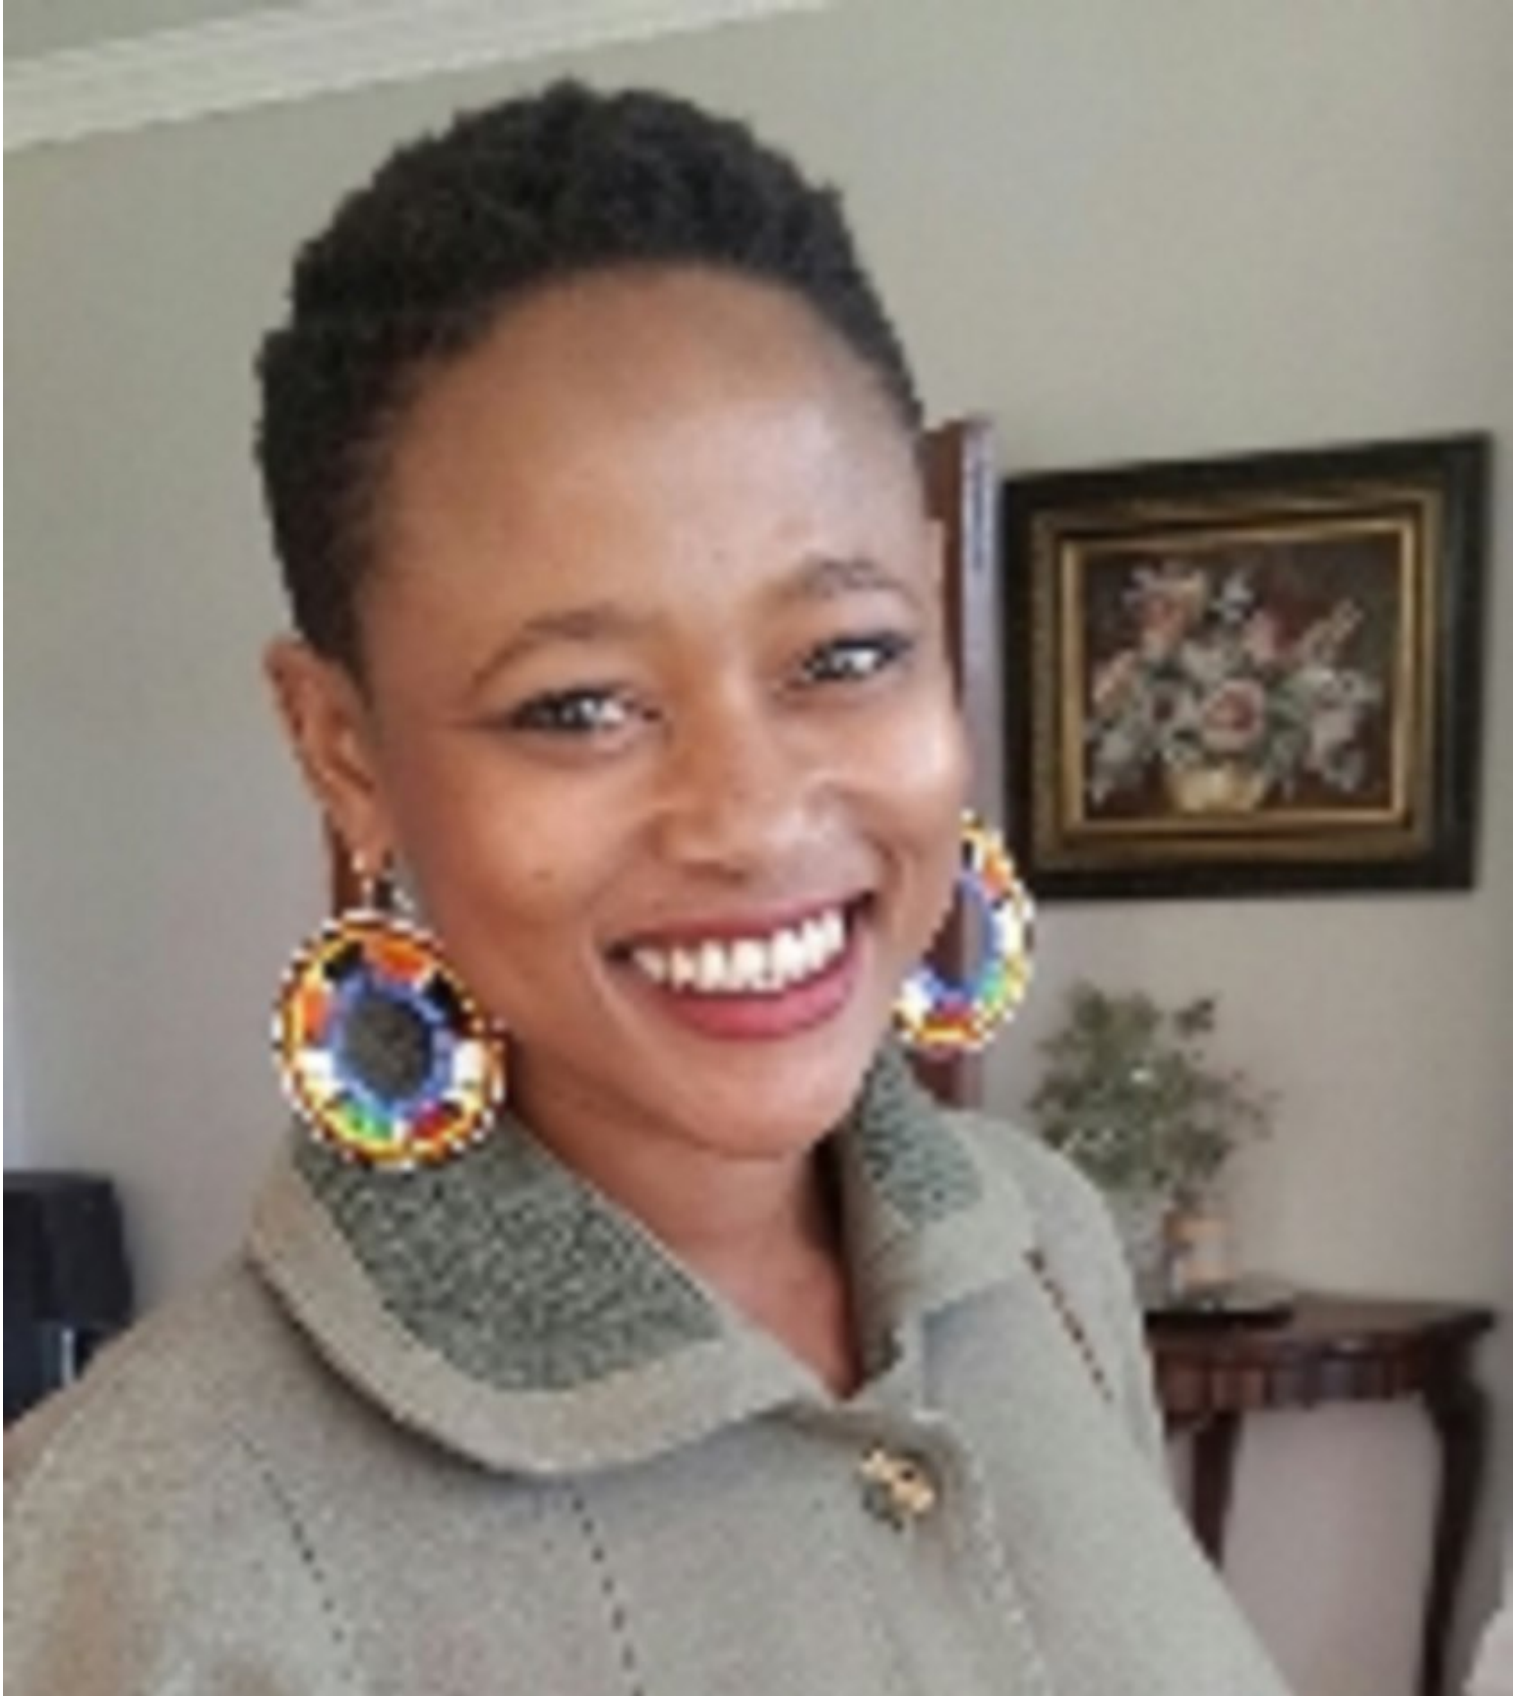

ANDILE MDAKANI

W MANAGEMENT

A Division Of Boss Models

ANDILE MDAKANI

Height: 169cm Waist: 72cm Hips: 105cm Shoe: 7 UK Hair: Black Eyes: Brown