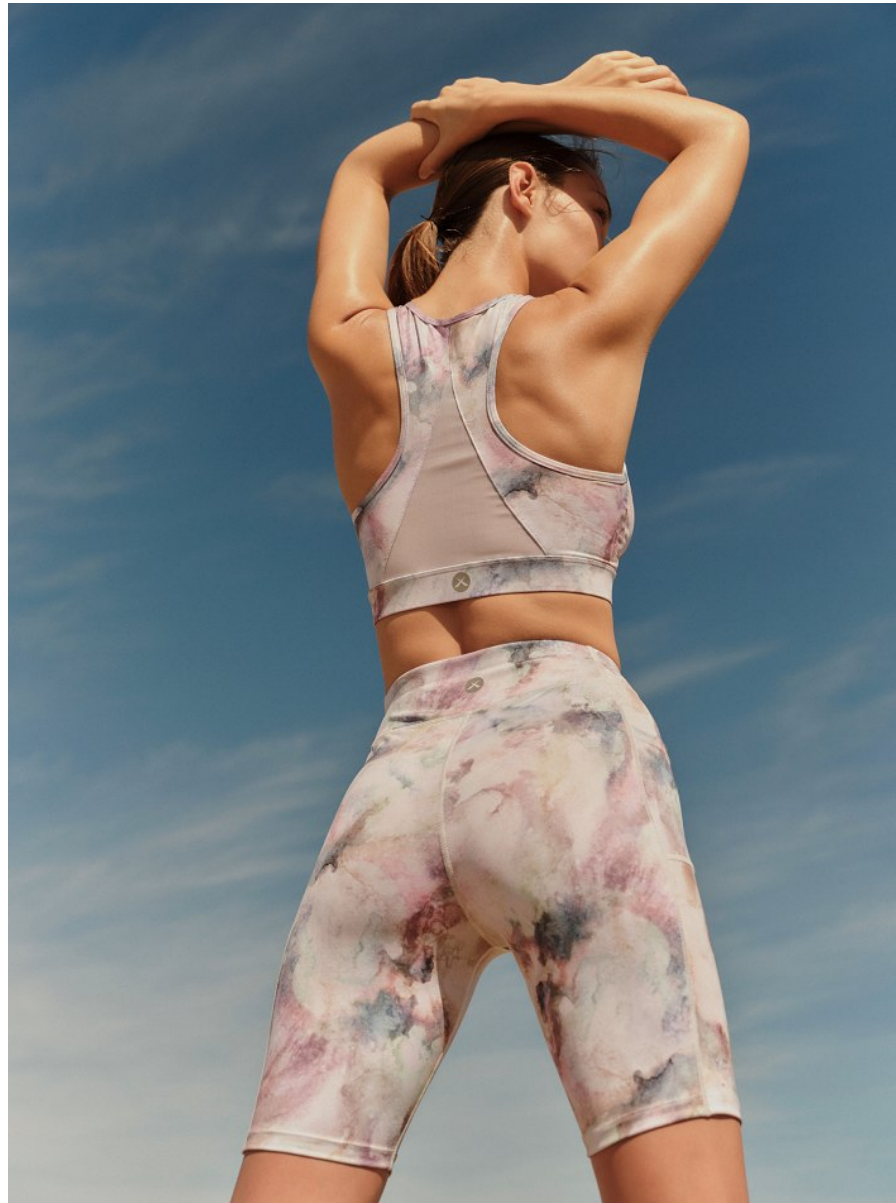

BOSS MODELS

CAPE TOWN

ALEX SWANEPOEL

Height: 179cm Bust: 83cm Waist: 61cm Hips: 89cm Shoe: 7 UK Hair: Light Brown Eyes: Green