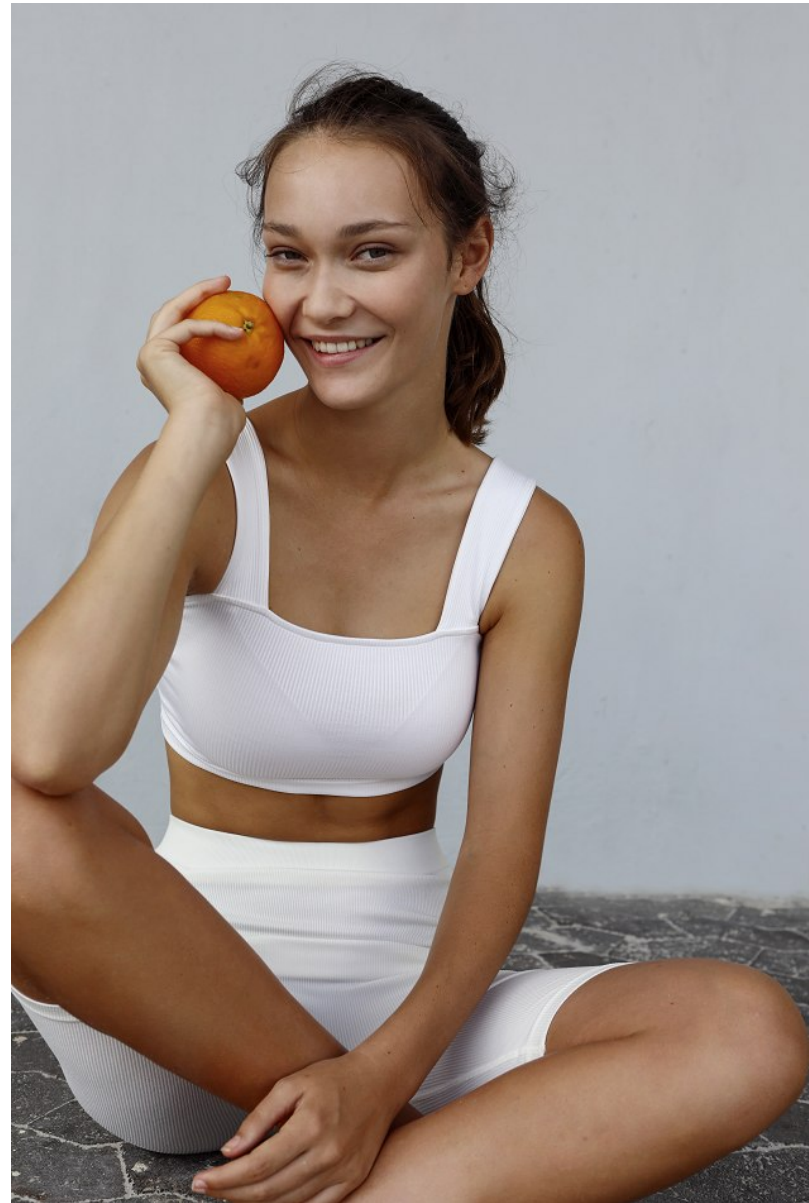

BOSS MODELS

CAPE TOWN

ALEX SWANEPOEL

Height: 179cm Bust: 83cm Waist: 61cm Hips: 89cm Shoe: 7 UK Hair: Light Brown Eyes: Green