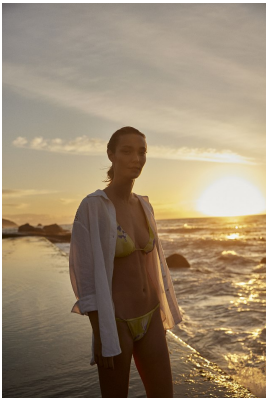

BOSS MODELS

CAPE TOWN

Image: Alex Swanepoel represented by Boss Models Cape Town

ALEX SWANEPOEL

Height: 179cm Bust: 81cm Waist: 63cm Hips: 89cm Shoe: 7 UK Hair: Light Brown Eyes: Green

BOSS MODELS

CAPE TOWN

ALEX SWANEPOEL

Height: 179cm Bust: 81cm Waist: 63cm Hips: 89cm Shoe: 7 UK Hair: Light Brown Eyes: Green