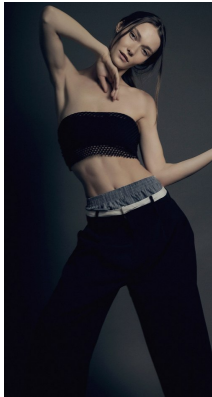

BOSS MODELS

CAPE TOWN

Image: Alex Swanepoel represented by Boss Models Cape Town

ALEX SWANEPOEL

Height: 179cm Bust: 81cm Waist: 63cm Hips: 89cm Shoe: 7 UK Hair: Light Brown Eyes: Green

BOSS MODELS

CAPE TOWN

ALEX SWANEPOEL

Height: 179cm Bust: 81cm Waist: 63cm Hips: 89cm Shoe: 7 UK Hair: Light Brown Eyes: Green