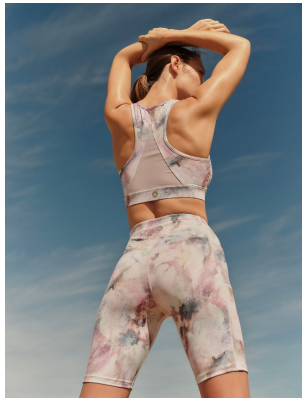

BOSS MODELS

CAPE TOWN

Image: Alex Swanepoel represented by Boss Models Cape Town

ALEX SWANEPOEL

Height: 179cm Bust: 81cm Waist: 63cm Hips: 89cm Shoe: 7 UK Hair: Light Brown Eyes: Green

BOSS MODELS

CAPE TOWN

ALEX SWANEPOEL

Height: 179cm Bust: 81cm Waist: 63cm Hips: 89cm Shoe: 7 UK Hair: Light Brown Eyes: Green