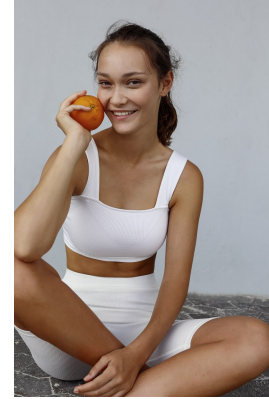

BOSS MODELS

CAPE TOWN

Image: Alex Swanepoel represented by Boss Models Cape Town

ALEX SWANEPOEL

Height: 179cm Bust: 81cm Waist: 63cm Hips: 89cm Shoe: 7 UK Hair: Light Brown Eyes: Green

BOSS MODELS

CAPE TOWN

ALEX SWANEPOEL

Height: 179cm Bust: 81cm Waist: 63cm Hips: 89cm Shoe: 7 UK Hair: Light Brown Eyes: Green