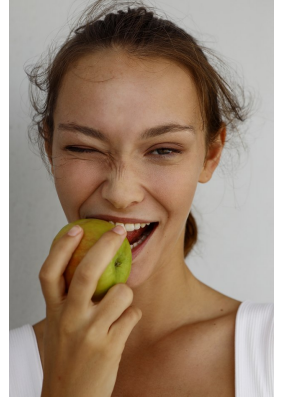

BOSS MODELS

CAPE TOWN

Image: Alex Swanepoel represented by Boss Models Cape Town

ALEX SWANEPOEL

Height: 179cm Bust: 81cm Waist: 63cm Hips: 89cm Shoe: 7 UK Hair: Light Brown Eyes: Green

BOSS MODELS

CAPE TOWN

ALEX SWANEPOEL

Height: 179cm Bust: 81cm Waist: 63cm Hips: 89cm Shoe: 7 UK Hair: Light Brown Eyes: Green