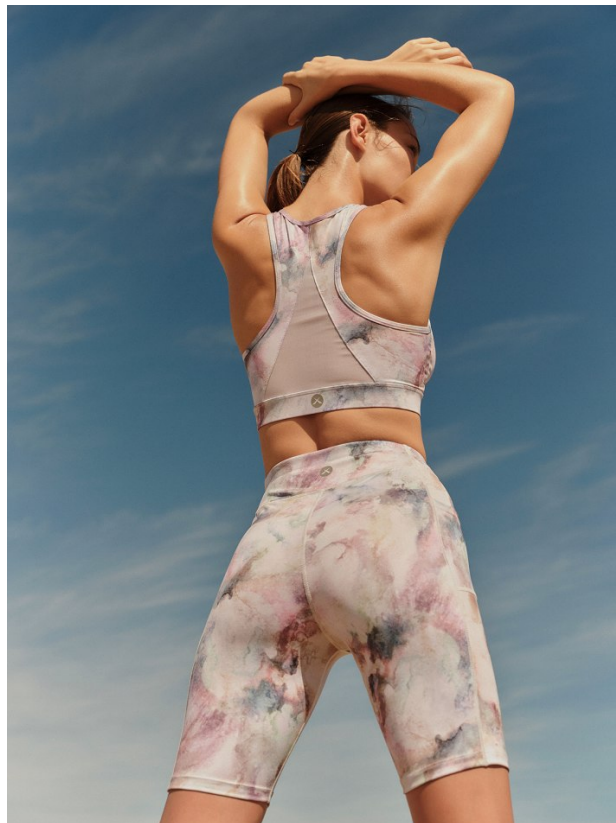

BOSS MODELS

CAPE TOWN

ALEX SWANEPOEL

Height: 179cm Bust: 81cm Waist: 63cm Hips: 89cm Shoe: 7 UK Hair: Light Brown Eyes: Green

BOSS MODELS

CAPE TOWN

Image: Alex Swanepoel represented by Boss Models Cape Town

ALEX SWANEPOEL

Height: 179cm Bust: 81cm Waist: 63cm Hips: 89cm Shoe: 7 UK Hair: Light Brown Eyes: Green

BOSS MODELS

CAPE TOWN

ALEX SWANEPOEL

Height: 179cm Bust: 81cm Waist: 63cm Hips: 89cm Shoe: 7 UK Hair: Light Brown Eyes: Green

BOSS MODELS

CAPE TOWN

ALEX SWANEPOEL

Height: 179cm Bust: 81cm Waist: 63cm Hips: 89cm Shoe: 7 UK Hair: Light Brown Eyes: Green

BOSS MODELS

CAPE TOWN

ALEX SWANEPOEL

Height: 179cm Bust: 81cm Waist: 63cm Hips: 89cm Shoe: 7 UK Hair: Light Brown Eyes: Green