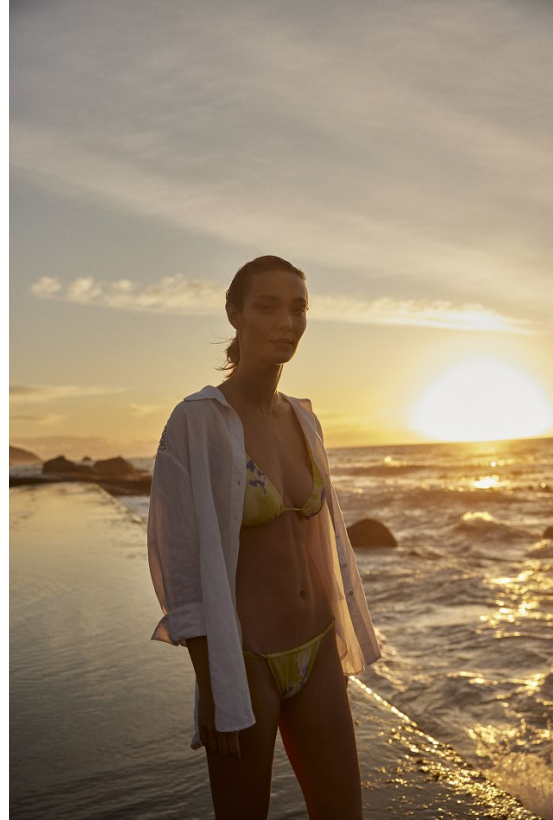

BOSS MODELS

CAPE TOWN

ALEX SWANEPOEL

Height: 179cm Bust: 81cm Waist: 63cm Hips: 89cm Shoe: 7 UK Hair: Light Brown Eyes: Green

BOSS MODELS

CAPE TOWN

Image: Alex Swanepoel represented by Boss Models Cape Town

ALEX SWANEPOEL

Height: 179cm Bust: 81cm Waist: 63cm Hips: 89cm Shoe: 7 UK Hair: Light Brown Eyes: Green

BOSS MODELS

CAPE TOWN

ALEX SWANEPOEL

Height: 179cm Bust: 81cm Waist: 63cm Hips: 89cm Shoe: 7 UK Hair: Light Brown Eyes: Green

BOSS MODELS

CAPE TOWN

ALEX SWANEPOEL

Height: 179cm Bust: 81cm Waist: 63cm Hips: 89cm Shoe: 7 UK Hair: Light Brown Eyes: Green

BOSS MODELS

CAPE TOWN

ALEX SWANEPOEL

Height: 179cm Bust: 81cm Waist: 63cm Hips: 89cm Shoe: 7 UK Hair: Light Brown Eyes: Green