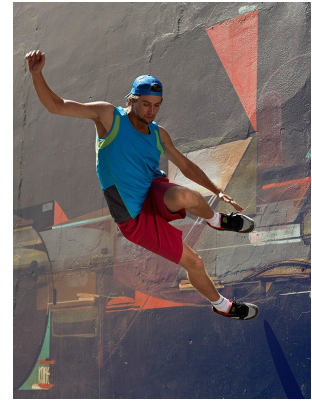

BOSS MODELS

CAPE TOWN

Image: Greg Dodds represented by Boss Models Cape Town

Image: Greg Dodds represented by Boss Models Cape Town

Image: Greg Dodds represented by Boss Models Cape Town

GREG DODDS

Height: 186cm Chest: 96cm Waist: 81cm Suit: 38 R Shoe: 10 UK Hair: Brown Eyes: Green

BOSS MODELS

CAPE TOWN

GREG DODDS

Height: 186cm Chest: 96cm Waist: 81cm Suit: 38 R Shoe: 10 UK Hair: Brown Eyes: Green