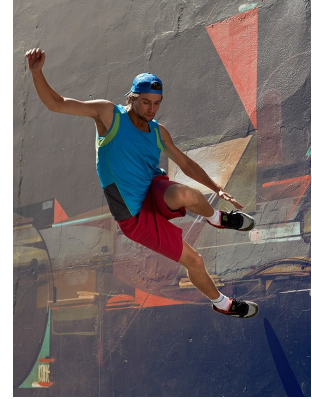

# BOSS MODELS

CAPE TOWN

Image: Greg Dodds represented by Boss Models Cape Town

Image: Greg Dodds represented by Boss Models Cape Town

Image: Greg Dodds represented by Boss Models Cape Town

GREG DODDS

Height: 186cm Chest: 96cm Waist: 81cm Suit: 38 R Shoe: 10 UK Hair: Brown Eyes: Green

# BOSS MODELS

CAPE TOWN