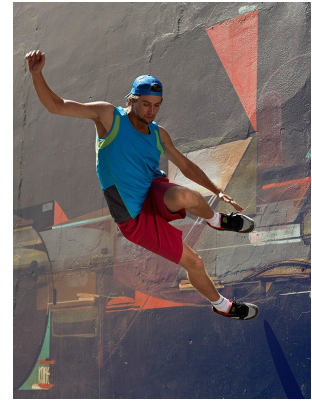

# BOSS MODELS

CAPE TOWN

Image: Greg Dodds represented by Boss Models Cape Town

Image: Greg Dodds represented by Boss Models Cape Town

Image: Greg Dodds represented by Boss Models Cape Town

GREG DODDS

Height: 186cm Chest: 96cm Waist: 81cm Suit: 38 R Shoe: 10 UK Hair: Brown Eyes: Green

# BOSS MODELS

CAPE TOWN