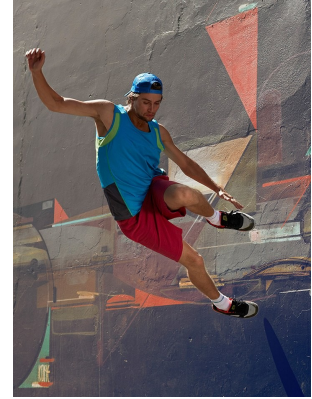

BOSS MODELS

CAPE TOWN

Image: Greg Dodds represented by Boss Models Cape Town

Image: Greg Dodds represented by Boss Models Cape Town

Image: Greg Dodds represented by Boss Models Cape Town

GREG DODDS

Height: 186cm Chest: 96cm Waist: 81cm Suit: 38 R Shoe: 10 UK Hair: Brown Eyes: Green

BOSS MODELS

CAPE TOWN

GREG DODDS

Height: 186cm Chest: 96cm Waist: 81cm Suit: 38 R Shoe: 10 UK Hair: Brown Eyes: Green