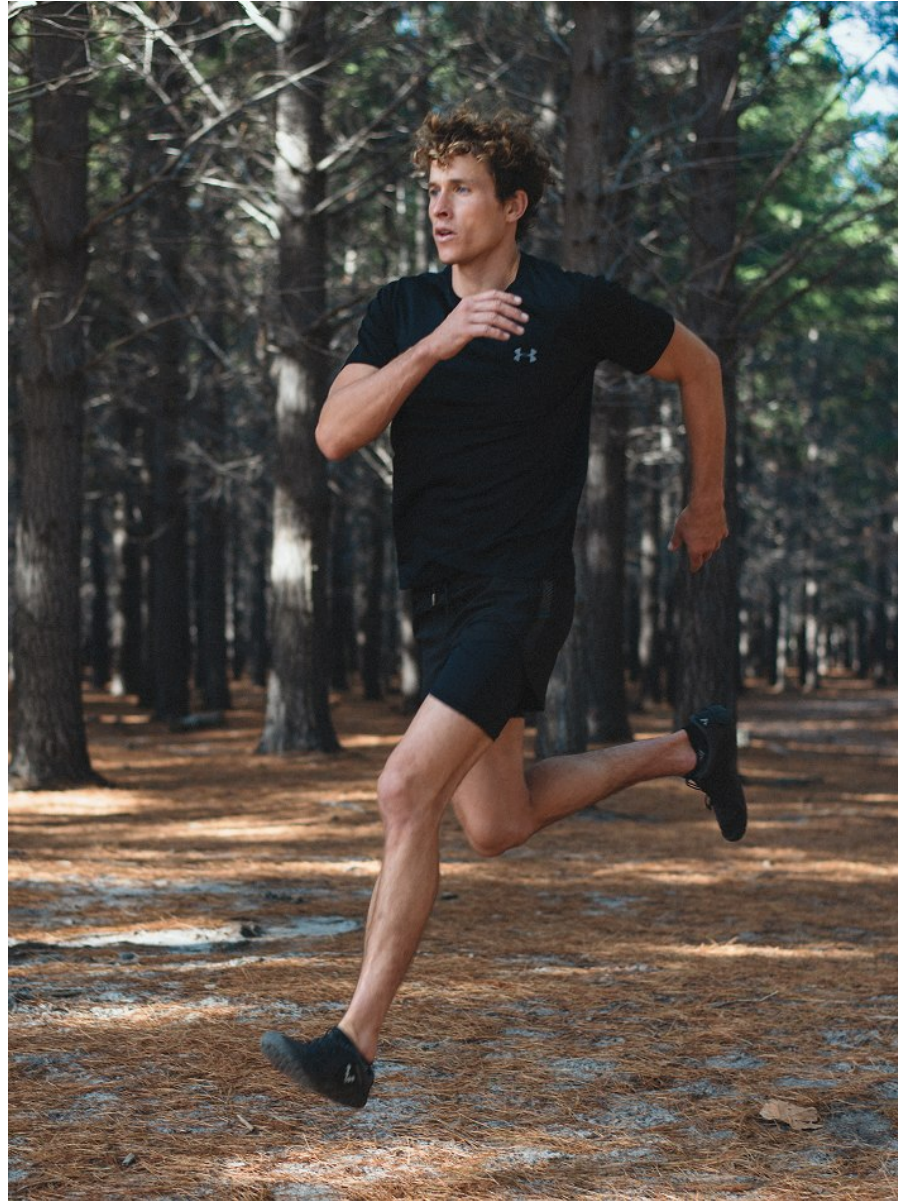

BOSS MODELS

CAPE TOWN

SEBASTIAN SIMONS

Height: 188cm Chest: 102cm Waist: 79cm Suit: 40 R Shoe: 11 UK Hair: Light Brown Eyes: Blue