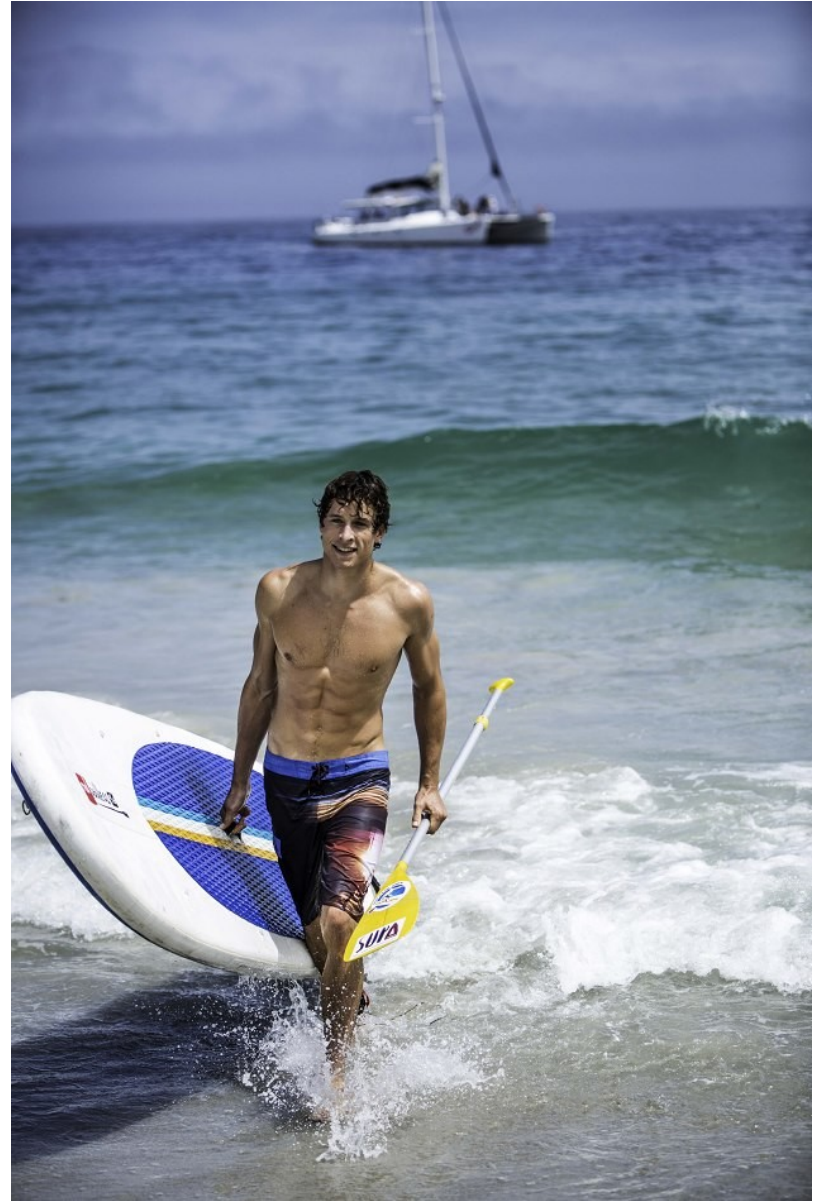

BOSS MODELS

CAPE TOWN

Height: 188cm Chest: 102cm Waist: 79cm Suit: 40 R Shoe: 11 UK Hair: Light Brown Eyes: Blue