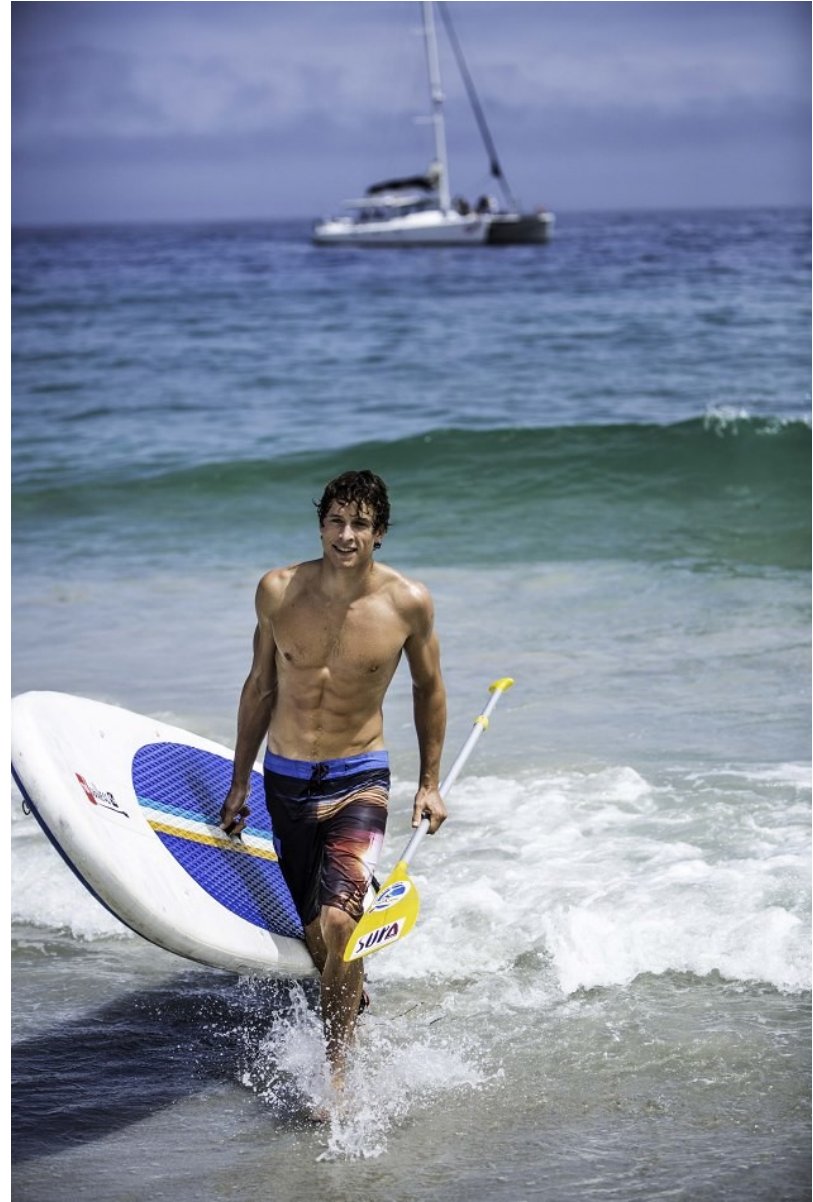

BOSS MODELS

CAPE TOWN

SEBASTIAN SIMONS

Height: 188cm Chest: 102cm Waist: 79cm Suit: 40 R Shoe: 11 UK Hair: Light Brown Eyes: Blue