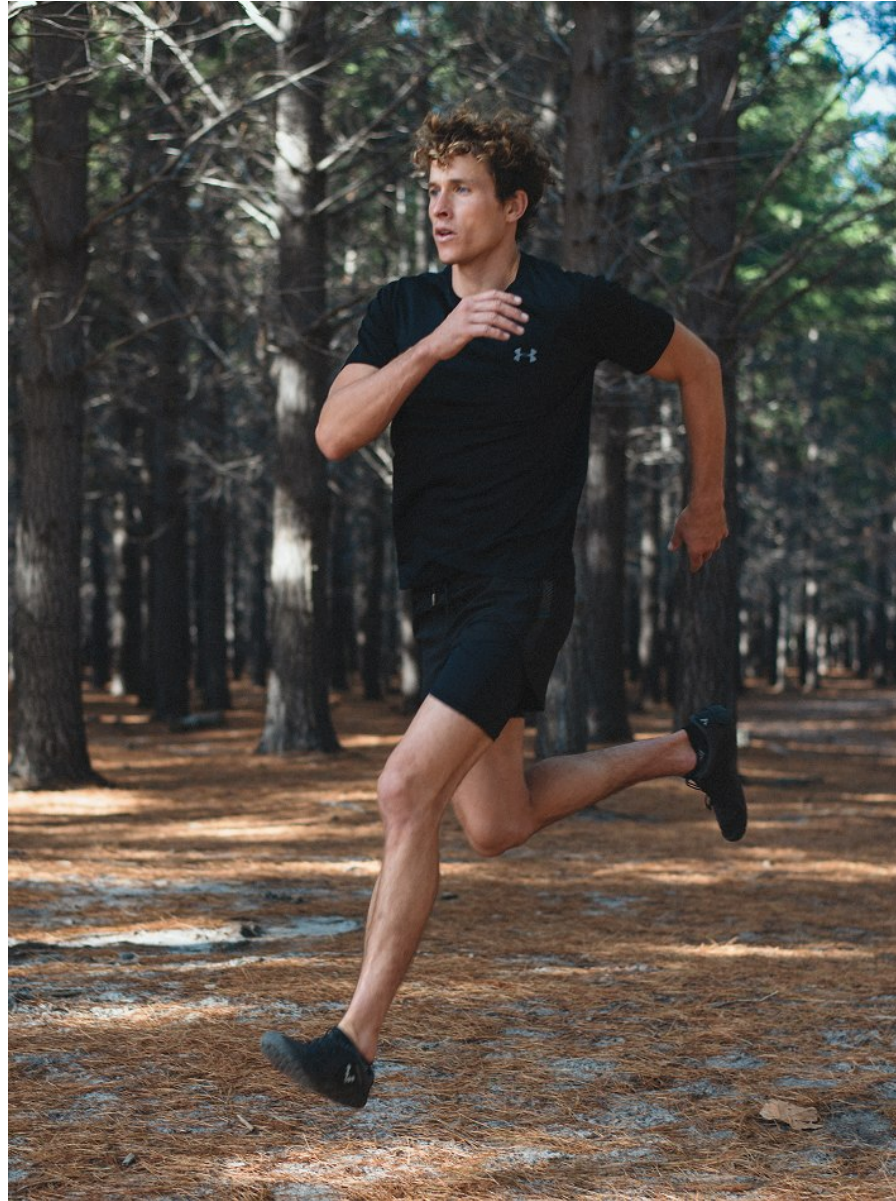

BOSS MODELS

CAPE TOWN

SEBASTIAN SIMONS

Height: 188cm Chest: 102cm Waist: 79cm Suit: 40 R Shoe: 11 UK Hair: Light Brown Eyes: Blue

BOSS MODELS

CAPE TOWN

SEBASTIAN SIMONS

Height: 188cm Chest: 102cm Waist: 79cm Suit: 40 R Shoe: 11 UK Hair: Light Brown Eyes: Blue