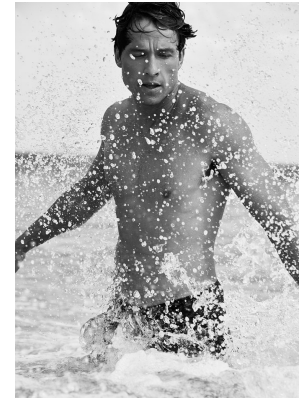

represented by Boss Models Cape Town