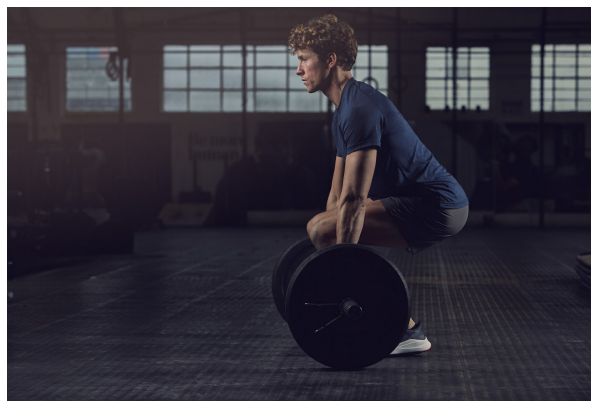

BOSS MODELS

CAPE TOWN

SEBASTIAN SIMONS

Height: 188cm Chest: 102cm Waist: 79cm Suit: 40 R Shoe: 11 UK Hair: Light Brown Eyes: Blue

BOSS MODELS

CAPE TOWN

Image: Sebastian Simons represented by Bo

SEBASTIAN SIMONS

Height: 188cm Chest: 102cm Waist: 79cm Suit: 40 R Shoe: 11 UK Hair: Light Brown Eyes: Blue

BOSS MODELS

CAPE TOWN

represented by Boss Models Cape Town

SEBASTIAN SIMONS

Height: 188cm Chest: 102cm Waist: 79cm Suit: 40 R Shoe: 11 UK Hair: Light Brown Eyes: Blue

BOSS MODELS

CAPE TOWN

Image: Sebastian Simons represented by Boss Models Cape Town

SEBASTIAN SIMONS

Height: 188cm Chest: 102cm Waist: 79cm Suit: 40 R Shoe: 11 UK Hair: Light Brown Eyes: Blue