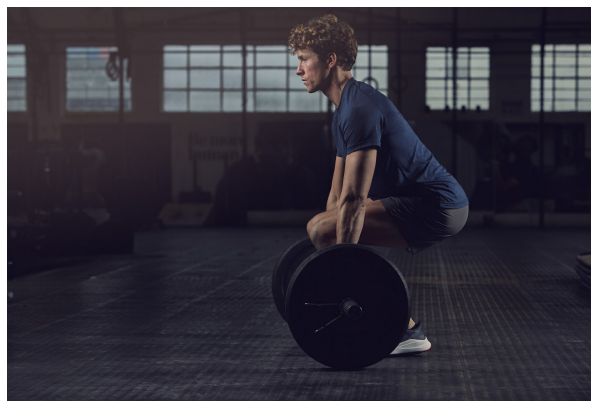

# BOSS MODELS

CAPE TOWN

## SEBASTIAN SIMONS

Height: 188cm Chest: 102cm Waist: 79cm Suit: 40 R Shoe: 11 UK Hair: Light Brown Eyes: Blue