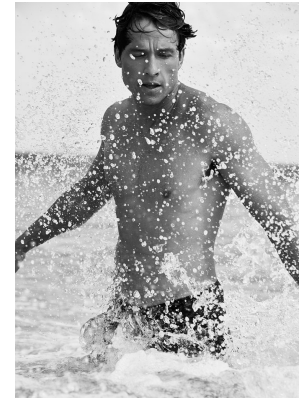

BOSS MODELS

CAPE TOWN

SEBASTIAN SIMONS

Height: 188cm Chest: 102cm Waist: 79cm Suit: 40 R Shoe: 11 UK Hair: Light Brown Eyes: Blue

BOSS MODELS

CAPE TOWN

Image: Sebastian Simons represented by Bo

SEBASTIAN SIMONS

Height: 188cm Chest: 102cm Waist: 79cm Suit: 40 R Shoe: 11 UK Hair: Light Brown Eyes: Blue

BOSS MODELS

CAPE TOWN

represented by Boss Models Cape Town

SEBASTIAN SIMONS

Height: 188cm Chest: 102cm Waist: 79cm Suit: 40 R Shoe: 11 UK Hair: Light Brown Eyes: Blue

BOSS MODELS

CAPE TOWN

Image: Sebastian Simons represented by Boss Models Cape Town

SEBASTIAN SIMONS

Height: 188cm Chest: 102cm Waist: 79cm Suit: 40 R Shoe: 11 UK Hair: Light Brown Eyes: Blue