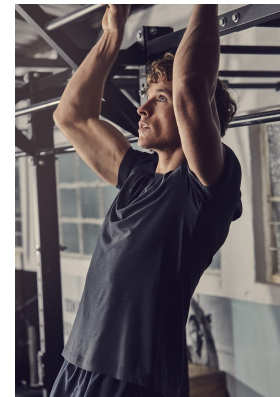

BOSS MODELS

CAPE TOWN

SEBASTIAN SIMONS

Height: 188cm Chest: 102cm Waist: 79cm Suit: 40 R Shoe: 11 UK Hair: Light Brown Eyes: Blue

BOSS MODELS

CAPE TOWN

Image: Sebastian Simons represented by Bo

SEBASTIAN SIMONS

Height: 188cm Chest: 102cm Waist: 79cm Suit: 40 R Shoe: 11 UK Hair: Light Brown Eyes: Blue

BOSS MODELS

CAPE TOWN

represented by Boss Models Cape Town

SEBASTIAN SIMONS

Height: 188cm Chest: 102cm Waist: 79cm Suit: 40 R Shoe: 11 UK Hair: Light Brown Eyes: Blue

BOSS MODELS

CAPE TOWN

Image: Sebastian Simons represented by Boss Models Cape Town

SEBASTIAN SIMONS

Height: 188cm Chest: 102cm Waist: 79cm Suit: 40 R Shoe: 11 UK Hair: Light Brown Eyes: Blue