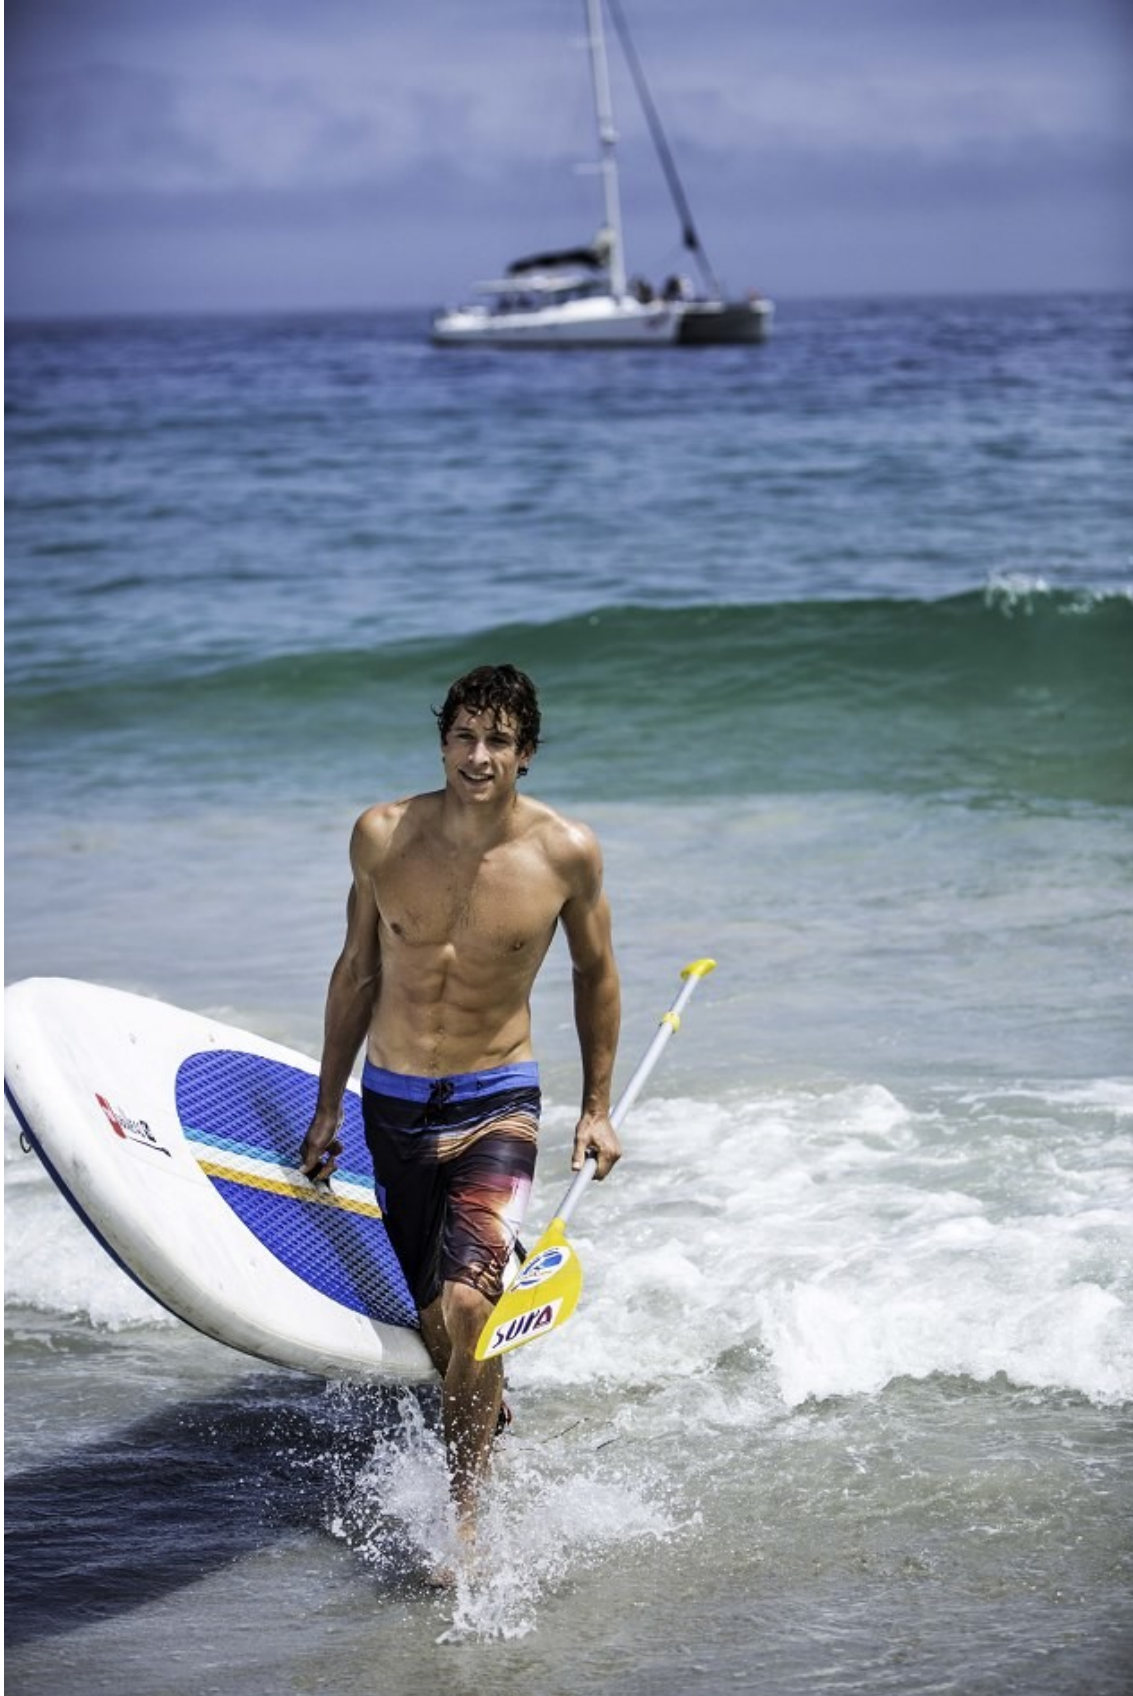

SEBASTIAN SIMONS

BOSS MODELS

CAPE TOWN

Height: 188cm Chest: 102cm Waist: 79cm Suit: 40 R Shoe: 11 UK Hair: Light Brown Eyes: Blue