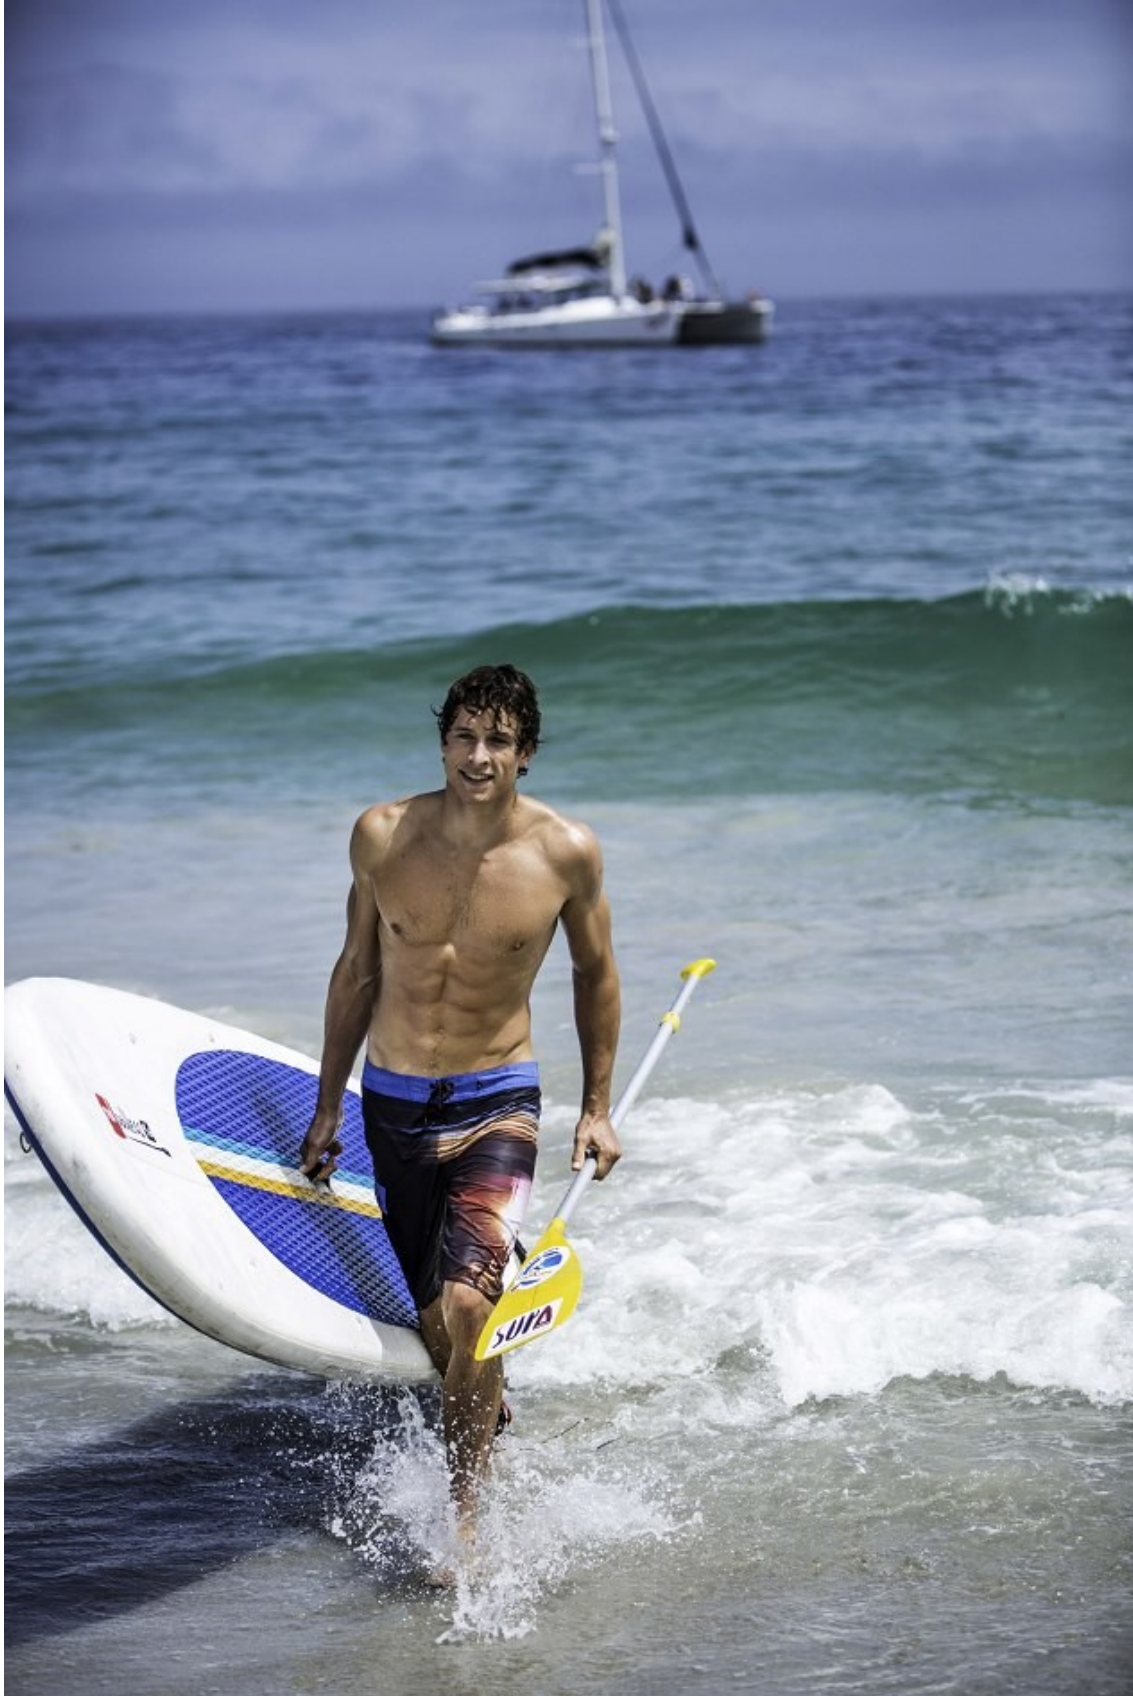

BOSS MODELS

CAPE TOWN

SEBASTIAN SIMONS

Height: 188cm Chest: 103cm Waist: 79cm Suit: 40 R Shoe: 11 UK Hair: Light Brown Eyes: Blue

BOSS MODELS

CAPE TOWN

SEBASTIAN SIMONS

Height: 188cm Chest: 103cm Waist: 79cm Suit: 40 R Shoe: 11 UK Hair: Light Brown Eyes: Blue