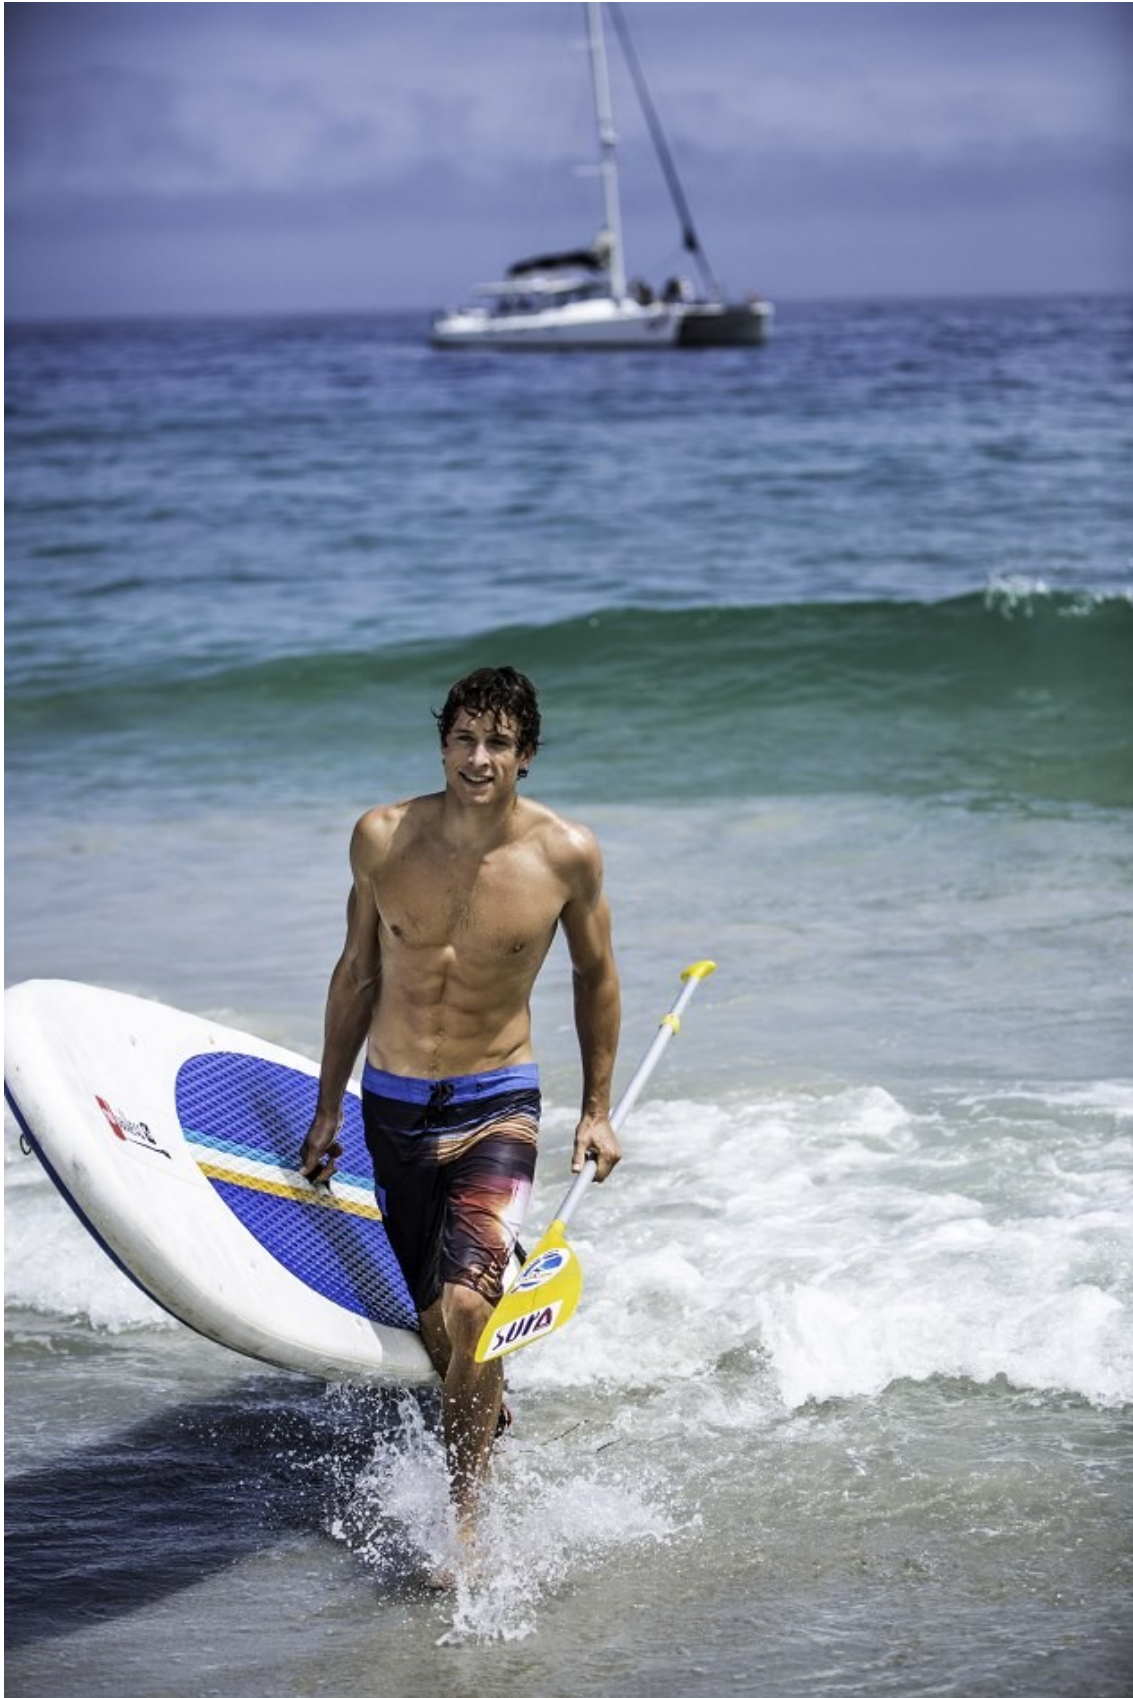

SEBASTIAN SIMONS

BOSS MODELS

CAPE TOWN

Height: 188cm Chest: 102cm Waist: 79cm Suit: 40 R Shoe: 11 UK Hair: Light Brown Eyes: Blue