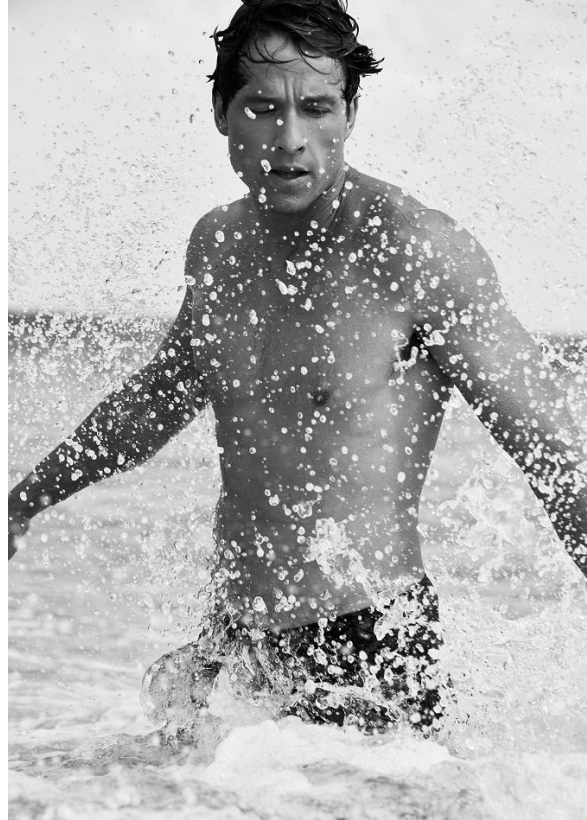

BOSS MODELS

CAPE TOWN

Image: Sebastian Simons represented by Boss Models Cape Town

SEBASTIAN SIMONS

Height: 188cm Chest: 102cm Waist: 79cm Suit: 40 R Shoe: 11 UK Hair: Light Brown Eyes: Blue

BOSS MODELS

CAPE TOWN