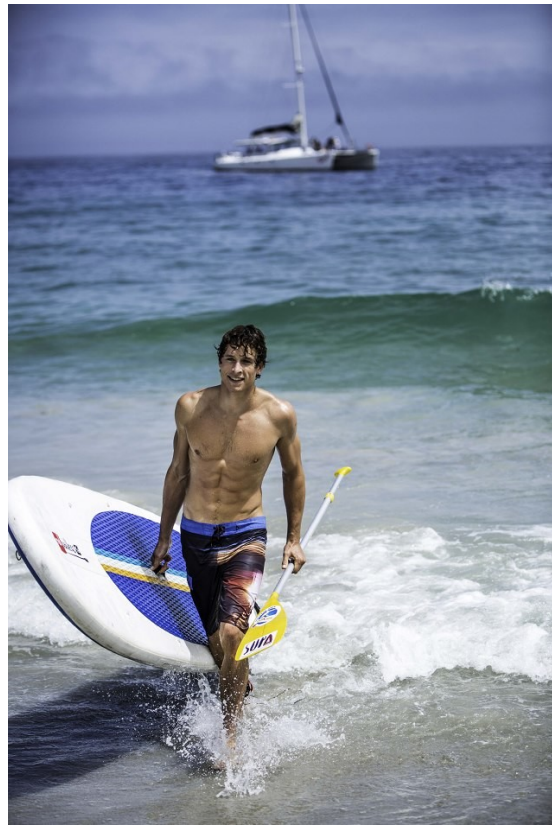

BOSS MODELS

CAPE TOWN

SEBASTIAN SIMONS

Height: 188cm Chest: 102cm Waist: 79cm Suit: 40 R Shoe: 11 UK Hair: Light Brown Eyes: Blue