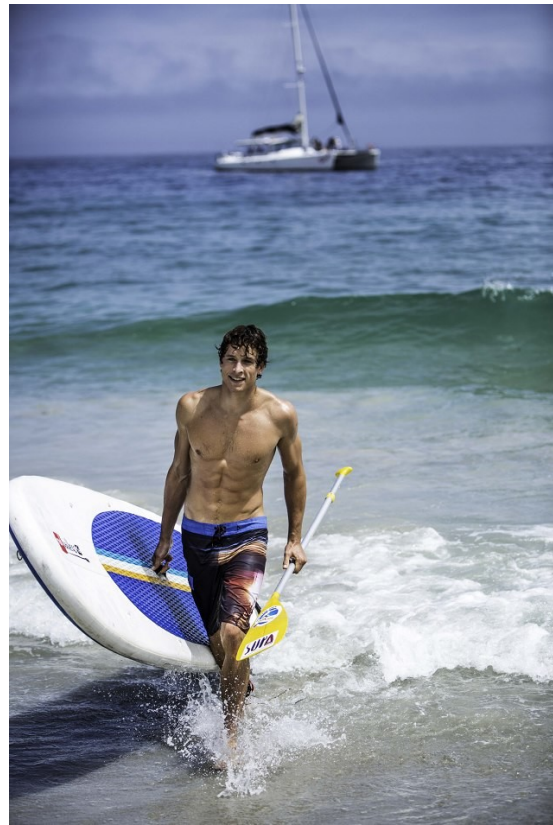

BOSS MODELS

CAPE TOWN

SEBASTIAN SIMONS

Height: 188cm Chest: 102cm Waist: 79cm Suit: 40 R Shoe: 11 UK Hair: Light Brown Eyes: Blue