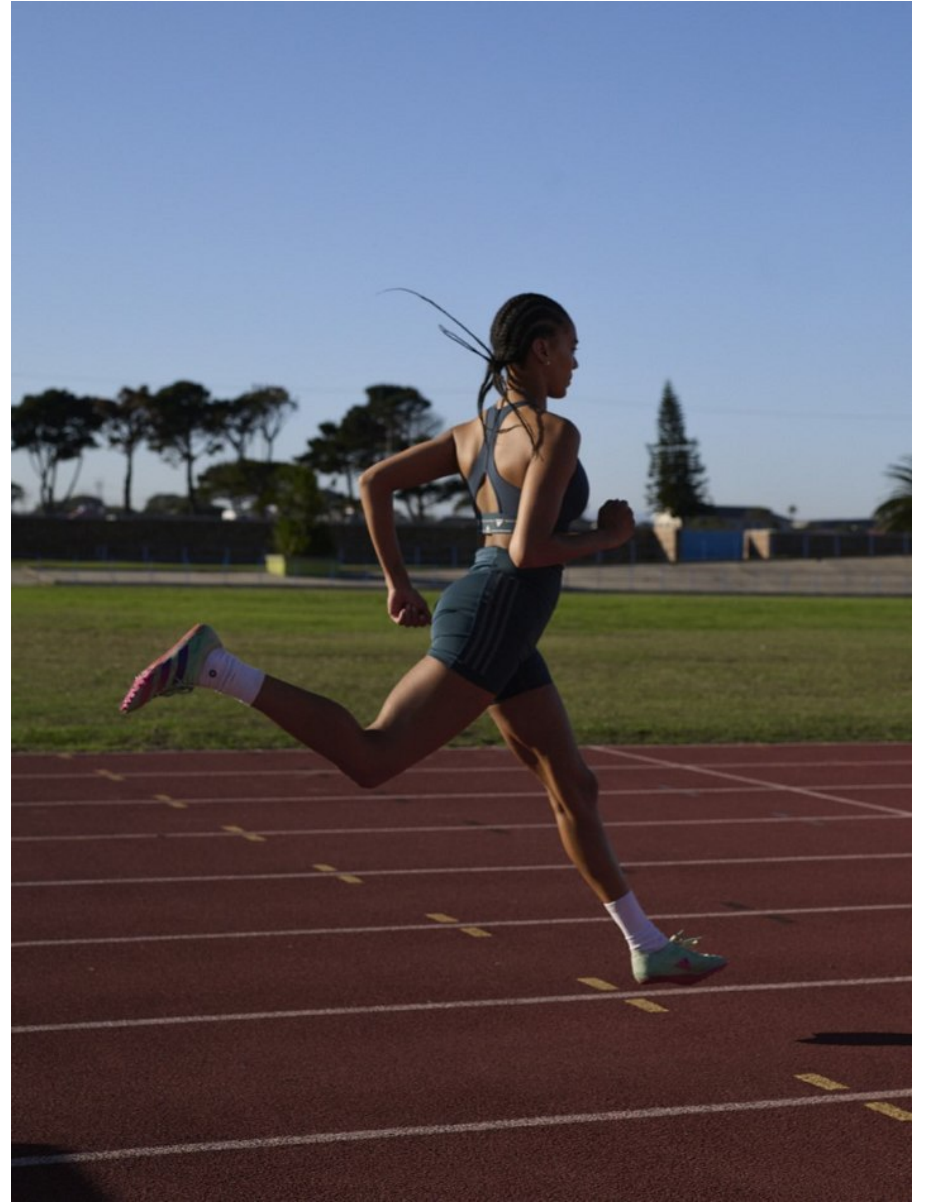

BOSS MODELS

CAPE TOWN

SIMONE THEUNISSEN

Height: 172cm Bust: 85cm Waist: 67cm Hips: 97cm Shoe: 5 UK Hair: Brown Eyes: Brown