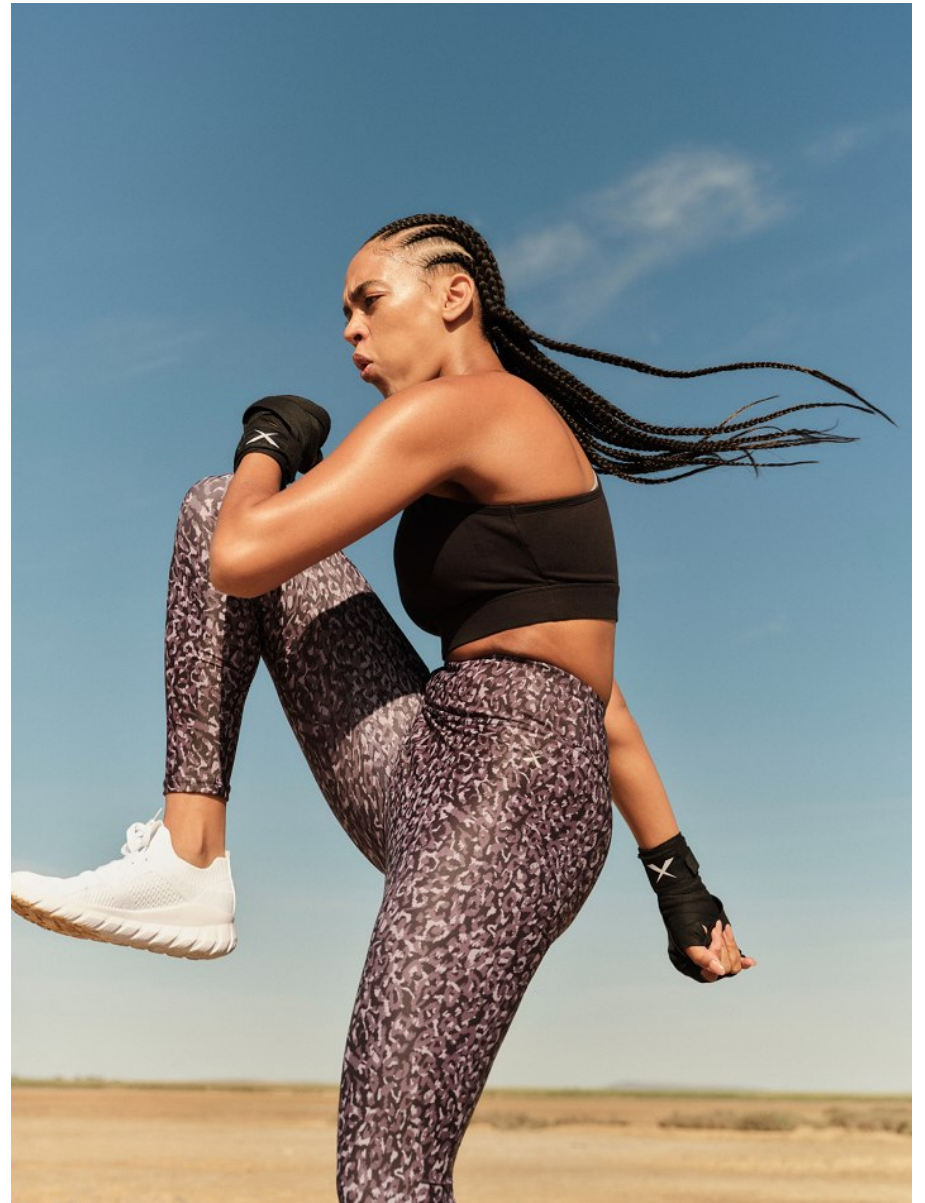

BOSS MODELS

CAPE TOWN

SIMONE THEUNISSEN

Height: 172cm Bust: 85cm Waist: 67cm Hips: 97cm Shoe: 5 UK Hair: Brown Eyes: Brown