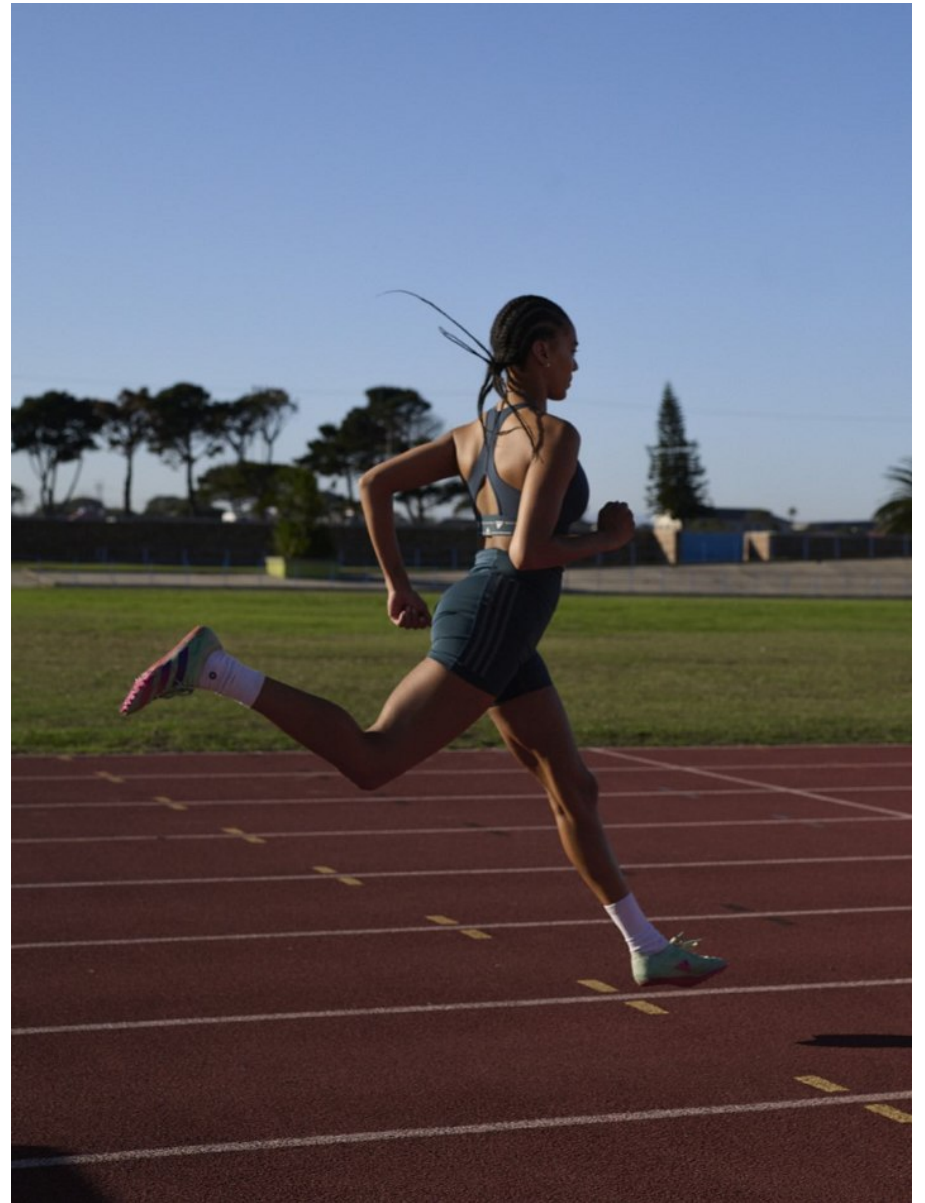

BOSS MODELS

CAPE TOWN

SIMONE THEUNISSEN

Height: 172cm Bust: 86cm Waist: 68cm Hips: 98cm Shoe: 5 UK Hair: Brown Eyes: Brown