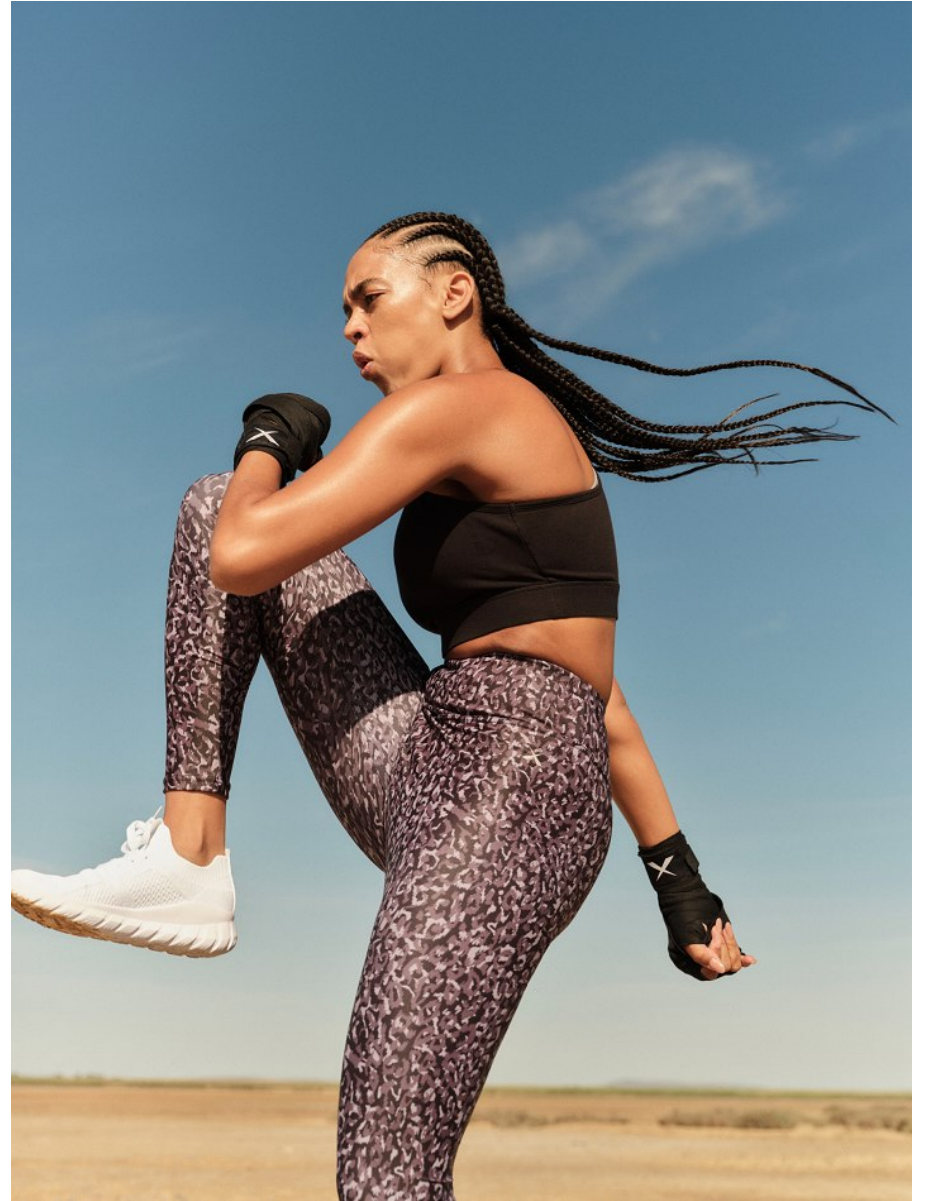

BOSS MODELS

CAPE TOWN

SIMONE THEUNISSEN

Height: 172cm Bust: 86cm Waist: 68cm Hips: 98cm Shoe: 5 UK Hair: Brown Eyes: Brown