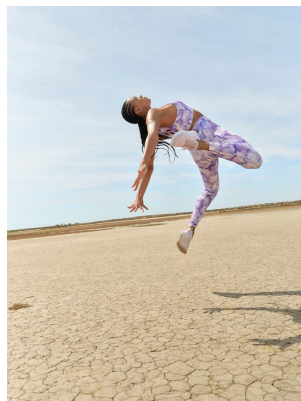

BOSS MODELS

CAPE TOWN

Image: Simone Theunissen represented by Boss Models Cape Town

SIMONE THEUNISSEN

Height: 172cm Bust: 85cm Waist: 67cm Hips: 97cm Shoe: 5 UK Hair: Brown Eyes: Brown

BOSS MODELS

CAPE TOWN