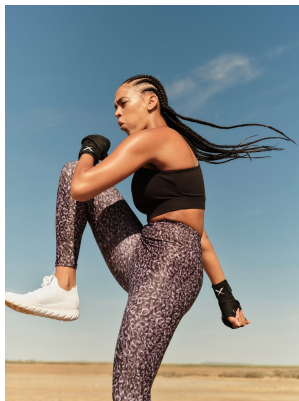

BOSS MODELS

CAPE TOWN

Image: Simone Theunissen represented by Boss Models Cape Town

SIMONE THEUNISSEN

Height: 172cm Bust: 85cm Waist: 67cm Hips: 97cm Shoe: 5 UK Hair: Brown Eyes: Brown

BOSS MODELS

CAPE TOWN

Image: Simone Theunissen represented by Boss Models Cape Town

SIMONE THEUNISSEN

Height: 172cm Bust: 85cm Waist: 67cm Hips: 97cm Shoe: 5 UK Hair: Brown Eyes: Brown

BOSS MODELS

CAPE TOWN

SIMONE THEUNISSEN

Height: 172cm Bust: 85cm Waist: 67cm Hips: 97cm Shoe: 5 UK Hair: Brown Eyes: Brown