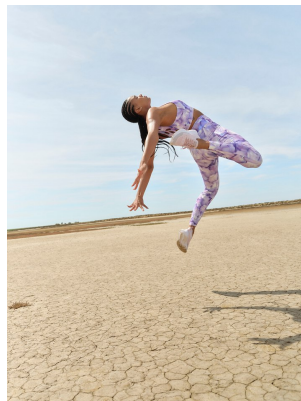

BOSS MODELS

CAPE TOWN

Image: Simone Theunissen represented by Boss Models Cape Town

SIMONE THEUNISSEN

Height: 172cm Bust: 86cm Waist: 68cm Hips: 98cm Shoe: 5 UK Hair: Brown Eyes: Brown

BOSS MODELS

CAPE TOWN

Image: Simone Theunissen represented by Boss Models Cape Town

SIMONE THEUNISSEN

Height: 172cm Bust: 86cm Waist: 68cm Hips: 98cm Shoe: 5 UK Hair: Brown Eyes: Brown

BOSS MODELS

CAPE TOWN

SIMONE THEUNISSEN

Height: 172cm Bust: 86cm Waist: 68cm Hips: 98cm Shoe: 5 UK Hair: Brown Eyes: Brown