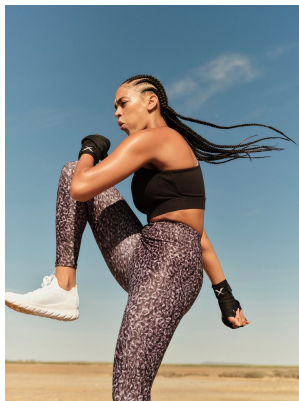

BOSS MODELS

CAPE TOWN

Image: Simone Theunissen represented by Boss Models Cape Town

SIMONE THEUNISSEN

Height: 172cm Bust: 86cm Waist: 68cm Hips: 98cm Shoe: 5 UK Hair: Brown Eyes: Brown

BOSS MODELS

CAPE TOWN

Image: Simone Theunissen represented by Boss Models Cape Town

SIMONE THEUNISSEN

Height: 172cm Bust: 86cm Waist: 68cm Hips: 98cm Shoe: 5 UK Hair: Brown Eyes: Brown

BOSS MODELS

CAPE TOWN

SIMONE THEUNISSEN

Height: 172cm Bust: 86cm Waist: 68cm Hips: 98cm Shoe: 5 UK Hair: Brown Eyes: Brown