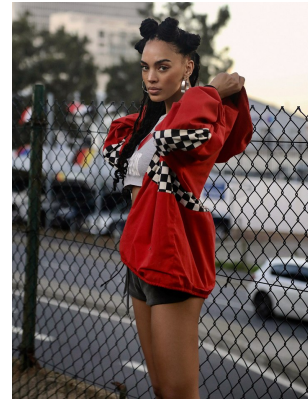

BOSS MODELS

CAPE TOWN

Image: Simone Theunissen represented by Boss Models Cape Town

SIMONE THEUNISSEN

Height: 172cm Bust: 86cm Waist: 68cm Hips: 98cm Shoe: 5 UK Hair: Brown Eyes: Brown

BOSS MODELS

CAPE TOWN

Image: Simone Theunissen represented by Boss Models Cape Town

SIMONE THEUNISSEN

Height: 172cm Bust: 86cm Waist: 68cm Hips: 98cm Shoe: 5 UK Hair: Brown Eyes: Brown

BOSS MODELS

CAPE TOWN

SIMONE THEUNISSEN

Height: 172cm Bust: 86cm Waist: 68cm Hips: 98cm Shoe: 5 UK Hair: Brown Eyes: Brown