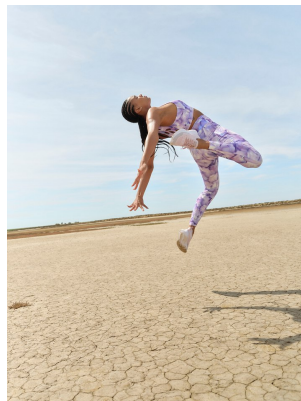

BOSS MODELS

CAPE TOWN

Image: Simone Theunissen represented by Boss Models Cape Town

SIMONE THEUNISSEN

Height: 172cm Bust: 85cm Waist: 67cm Hips: 97cm Shoe: 5 UK Hair: Brown Eyes: Brown

BOSS MODELS

CAPE TOWN