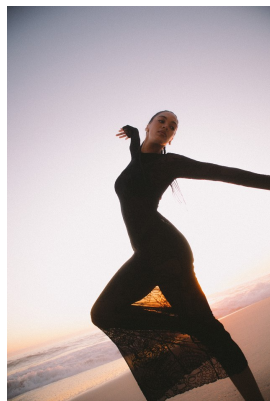

BOSS MODELS

CAPE TOWN

Image: Simone Theunissen represented by Boss Models Cape Town

SIMONE THEUNISSEN

Height: 172cm Bust: 86cm Waist: 68cm Hips: 98cm Shoe: 5 UK Hair: Brown Eyes: Brown

BOSS MODELS

CAPE TOWN

Image: Simone Theunissen represented by Boss Models Cape Town

SIMONE THEUNISSEN

Height: 172cm Bust: 86cm Waist: 68cm Hips: 98cm Shoe: 5 UK Hair: Brown Eyes: Brown

BOSS MODELS

CAPE TOWN

SIMONE THEUNISSEN

Height: 172cm Bust: 86cm Waist: 68cm Hips: 98cm Shoe: 5 UK Hair: Brown Eyes: Brown