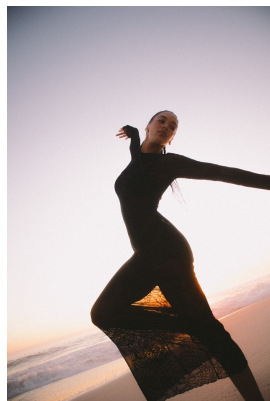

BOSS MODELS

CAPE TOWN

Image: Simone Theunissen represented by Boss Models Cape Town

SIMONE THEUNISSEN

Height: 172cm Bust: 85cm Waist: 67cm Hips: 97cm Shoe: 5 UK Hair: Brown Eyes: Brown

BOSS MODELS

CAPE TOWN

Image: Simone Theunissen represented by Boss Models Cape Town

SIMONE THEUNISSEN

Height: 172cm Bust: 85cm Waist: 67cm Hips: 97cm Shoe: 5 UK Hair: Brown Eyes: Brown

BOSS MODELS

CAPE TOWN

SIMONE THEUNISSEN

Height: 172cm Bust: 85cm Waist: 67cm Hips: 97cm Shoe: 5 UK Hair: Brown Eyes: Brown