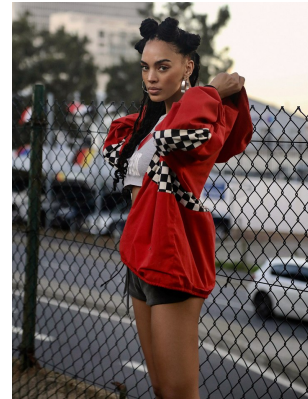

BOSS MODELS

CAPE TOWN

Image: Simone Theunissen represented by Boss Models Cape Town

SIMONE THEUNISSEN

Height: 172cm Bust: 85cm Waist: 67cm Hips: 97cm Shoe: 5 UK Hair: Brown Eyes: Brown

BOSS MODELS

CAPE TOWN

Image: Simone Theunissen represented by Boss Models Cape Town

SIMONE THEUNISSEN

Height: 172cm Bust: 85cm Waist: 67cm Hips: 97cm Shoe: 5 UK Hair: Brown Eyes: Brown

BOSS MODELS

CAPE TOWN

SIMONE THEUNISSEN

Height: 172cm Bust: 85cm Waist: 67cm Hips: 97cm Shoe: 5 UK Hair: Brown Eyes: Brown