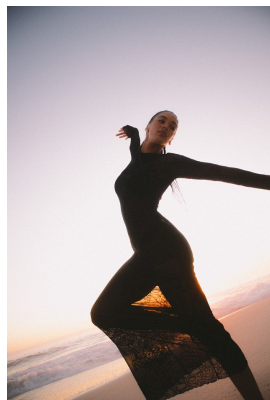

BOSS MODELS

CAPE TOWN

Image: Simone Theunissen represented by Boss Models Cape Town

SIMONE THEUNISSEN

Height: 172cm Bust: 85cm Waist: 67cm Hips: 97cm Shoe: 5 UK Hair: Brown Eyes: Brown

BOSS MODELS

CAPE TOWN

Image: Simone Theunissen represented by Boss Models Cape Town

SIMONE THEUNISSEN

Height: 172cm Bust: 85cm Waist: 67cm Hips: 97cm Shoe: 5 UK Hair: Brown Eyes: Brown

BOSS MODELS

CAPE TOWN

SIMONE THEUNISSEN

Height: 172cm Bust: 85cm Waist: 67cm Hips: 97cm Shoe: 5 UK Hair: Brown Eyes: Brown