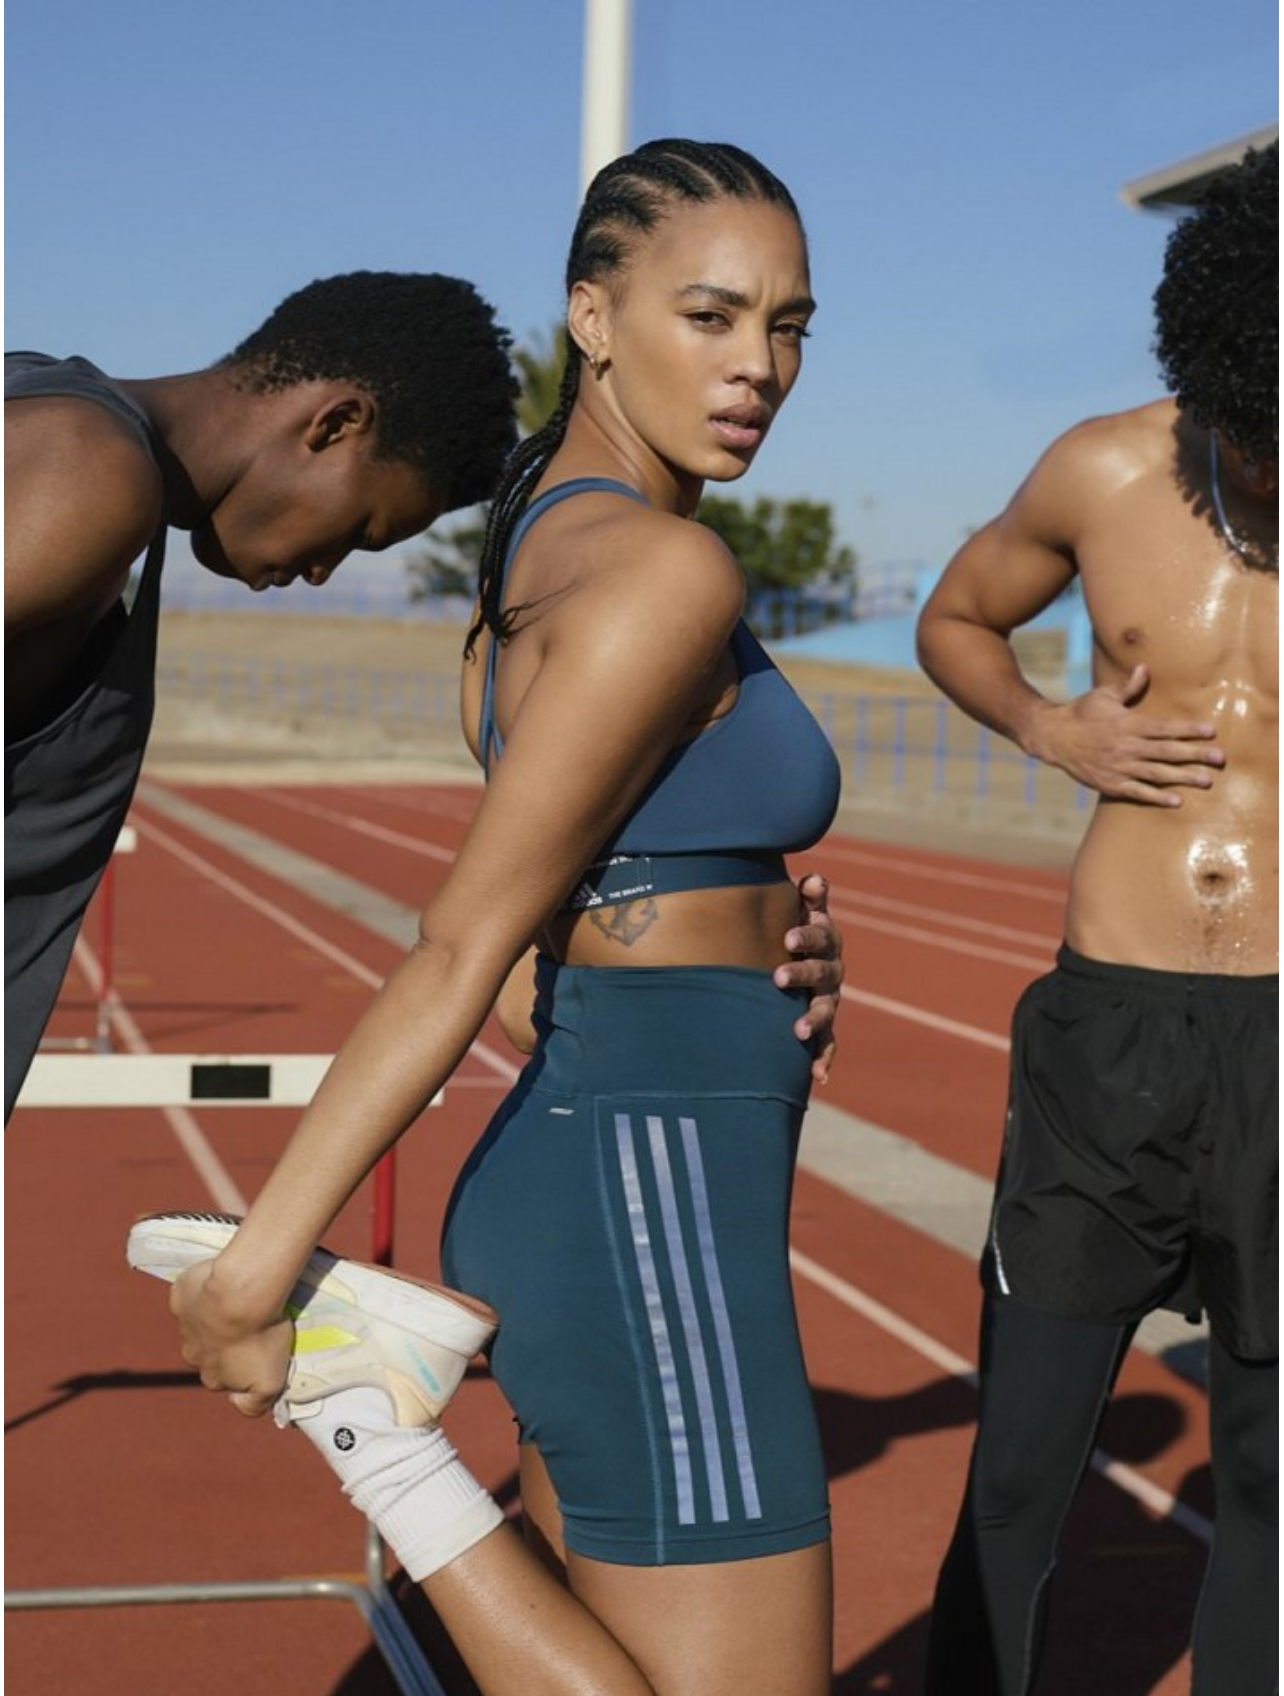

SIMONE THEUNISSEN

BOSS MODELS

CAPE TOWN

SIMONE THEUNISSEN

Height: 172cm Bust: 86cm Waist: 68cm Hips: 98cm Shoe: 5 UK Hair: Brown Eyes: Brown