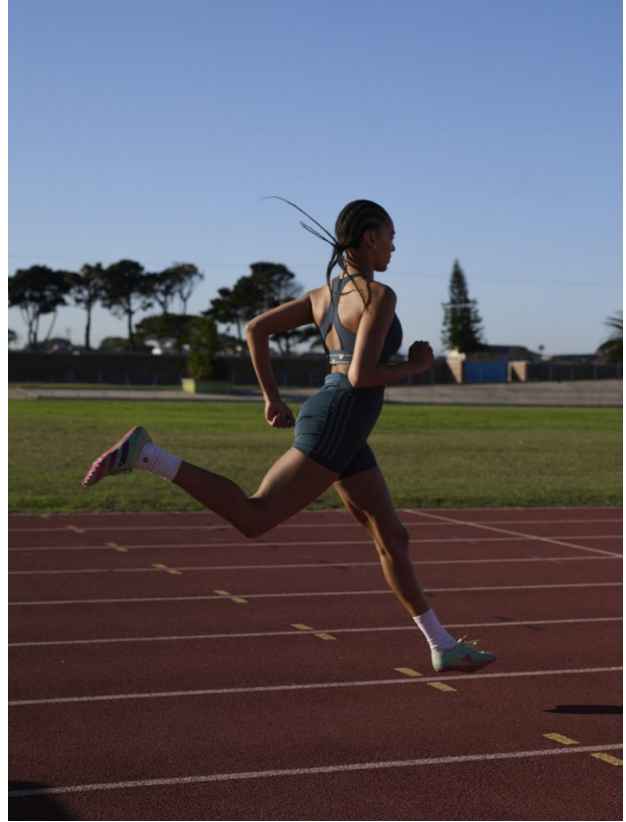

BOSS MODELS

CAPE TOWN

SIMONE THEUNISSEN

Height: 172cm Bust: 85cm Waist: 67cm Hips: 97cm Shoe: 5 UK Hair: Brown Eyes: Brown

BOSS MODELS

CAPE TOWN

Image: Simone Theunissen represented by Boss Models Cape Town

SIMONE THEUNISSEN

Height: 172cm Bust: 85cm Waist: 67cm Hips: 97cm Shoe: 5 UK Hair: Brown Eyes: Brown

BOSS MODELS

CAPE TOWN

SIMONE THEUNISSEN

Height: 172cm Bust: 85cm Waist: 67cm Hips: 97cm Shoe: 5 UK Hair: Brown Eyes: Brown