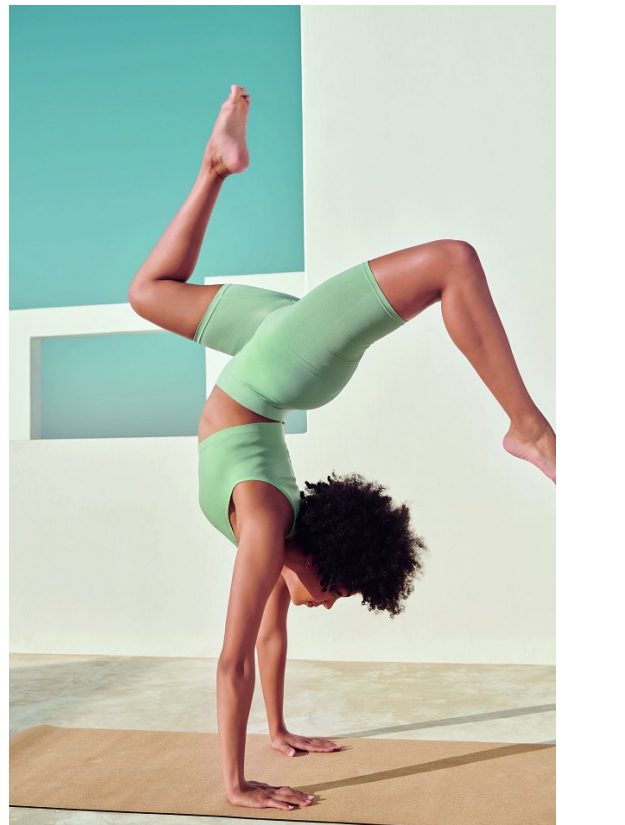

BOSS MODELS

CAPE TOWN

SIMONE THEUNISSEN

Height: 172cm Bust: 85cm Waist: 67cm Hips: 97cm Shoe: 5 UK Hair: Brown Eyes: Brown