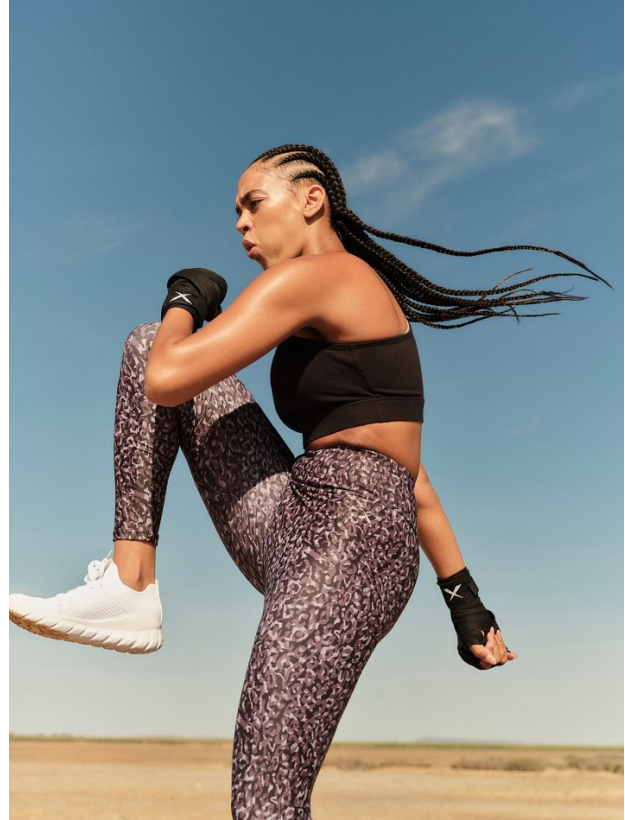

BOSS MODELS

CAPE TOWN

SIMONE THEUNISSEN

Height: 172cm Bust: 85cm Waist: 67cm Hips: 97cm Shoe: 5 UK Hair: Brown Eyes: Brown