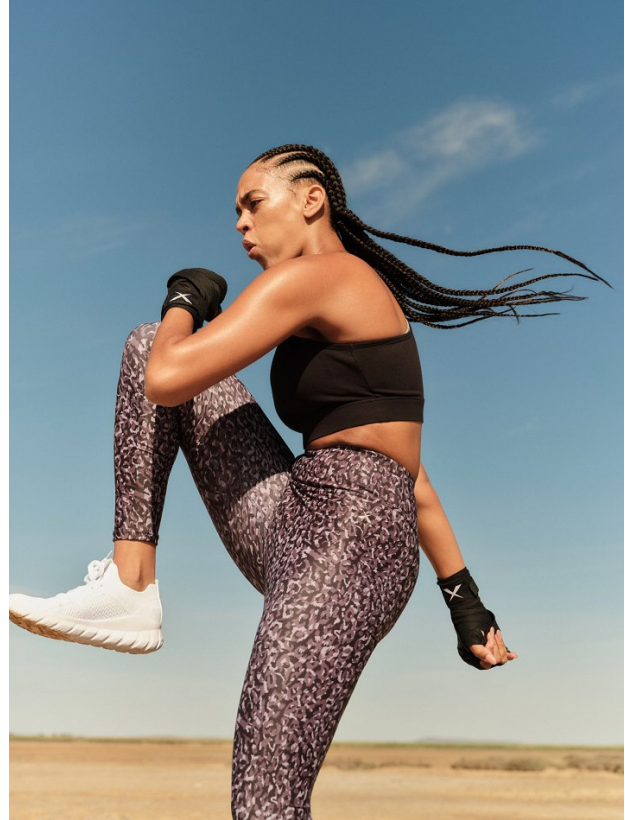

# BOSS MODELS

CAPE TOWN

**SIMONE THEUNISSEN**

Height: 172cm Bust: 86cm Waist: 68cm Hips: 98cm Shoe: 5 UK Hair: Brown Eyes: Brown

# BOSS MODELS

CAPE TOWN