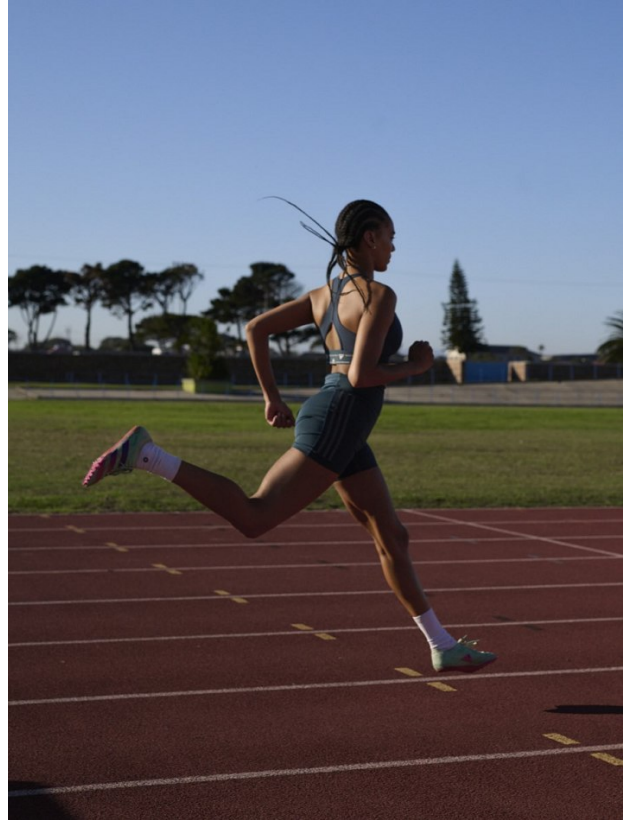

BOSS MODELS

CAPE TOWN

SIMONE THEUNISSEN

Height: 172cm Bust: 85cm Waist: 67cm Hips: 97cm Shoe: 5 UK Hair: Brown Eyes: Brown

BOSS MODELS

CAPE TOWN

Image: Simone Theunissen represented by Boss Models Cape Town

SIMONE THEUNISSEN

Height: 172cm Bust: 85cm Waist: 67cm Hips: 97cm Shoe: 5 UK Hair: Brown Eyes: Brown

BOSS MODELS

CAPE TOWN

SIMONE THEUNISSEN

Height: 172cm Bust: 85cm Waist: 67cm Hips: 97cm Shoe: 5 UK Hair: Brown Eyes: Brown