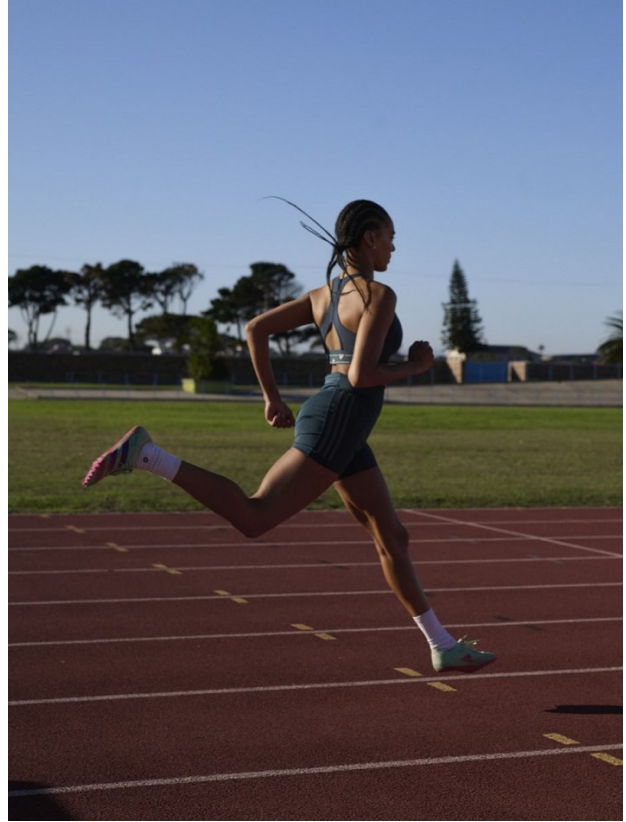

BOSS MODELS

CAPE TOWN

SIMONE THEUNISSEN

Height: 172cm Bust: 86cm Waist: 68cm Hips: 98cm Shoe: 5 UK Hair: Brown Eyes: Brown