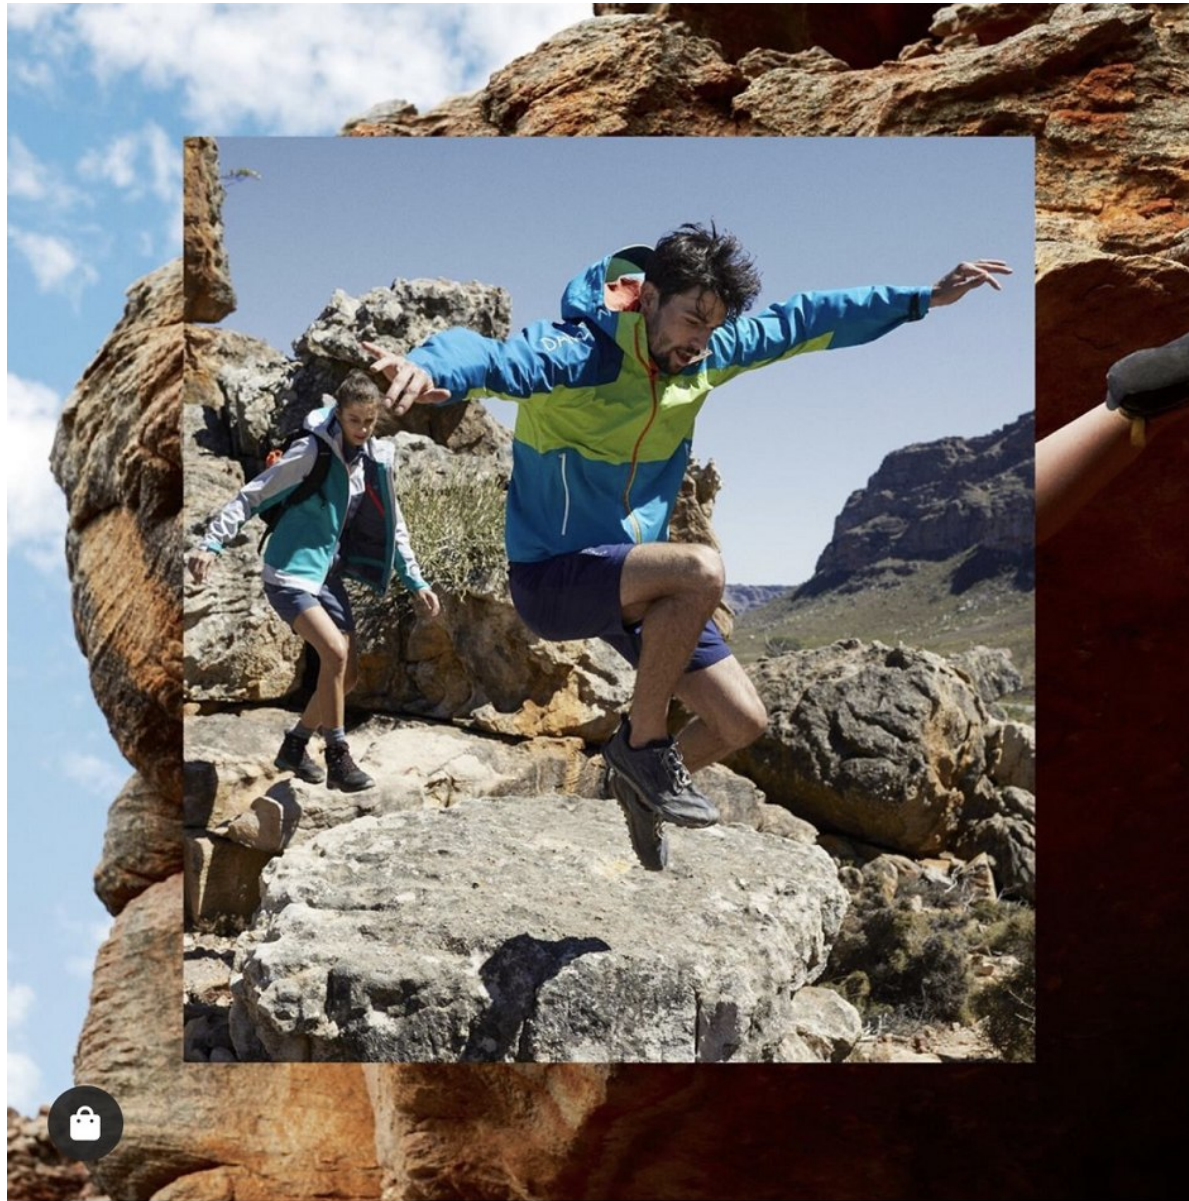

BOSS MODELS

CAPE TOWN

KEVIN DORNBRACK

Height: 188cm Chest: 99cm Waist: 75cm Suit: 40 L Shoe: 10.5 UK Hair: Dark Brown Eyes: Hazel

BOSS MODELS

CAPE TOWN

KEVIN DORNBRACK

Height: 188cm Chest: 99cm Waist: 75cm Suit: 40 L Shoe: 10.5 UK Hair: Dark Brown Eyes: Hazel

BOSS MODELS

CAPE TOWN

KEVIN DORNBRACK

Height: 188cm Chest: 99cm Waist: 75cm Suit: 40 L Shoe: 10.5 UK Hair: Dark Brown Eyes: Hazel