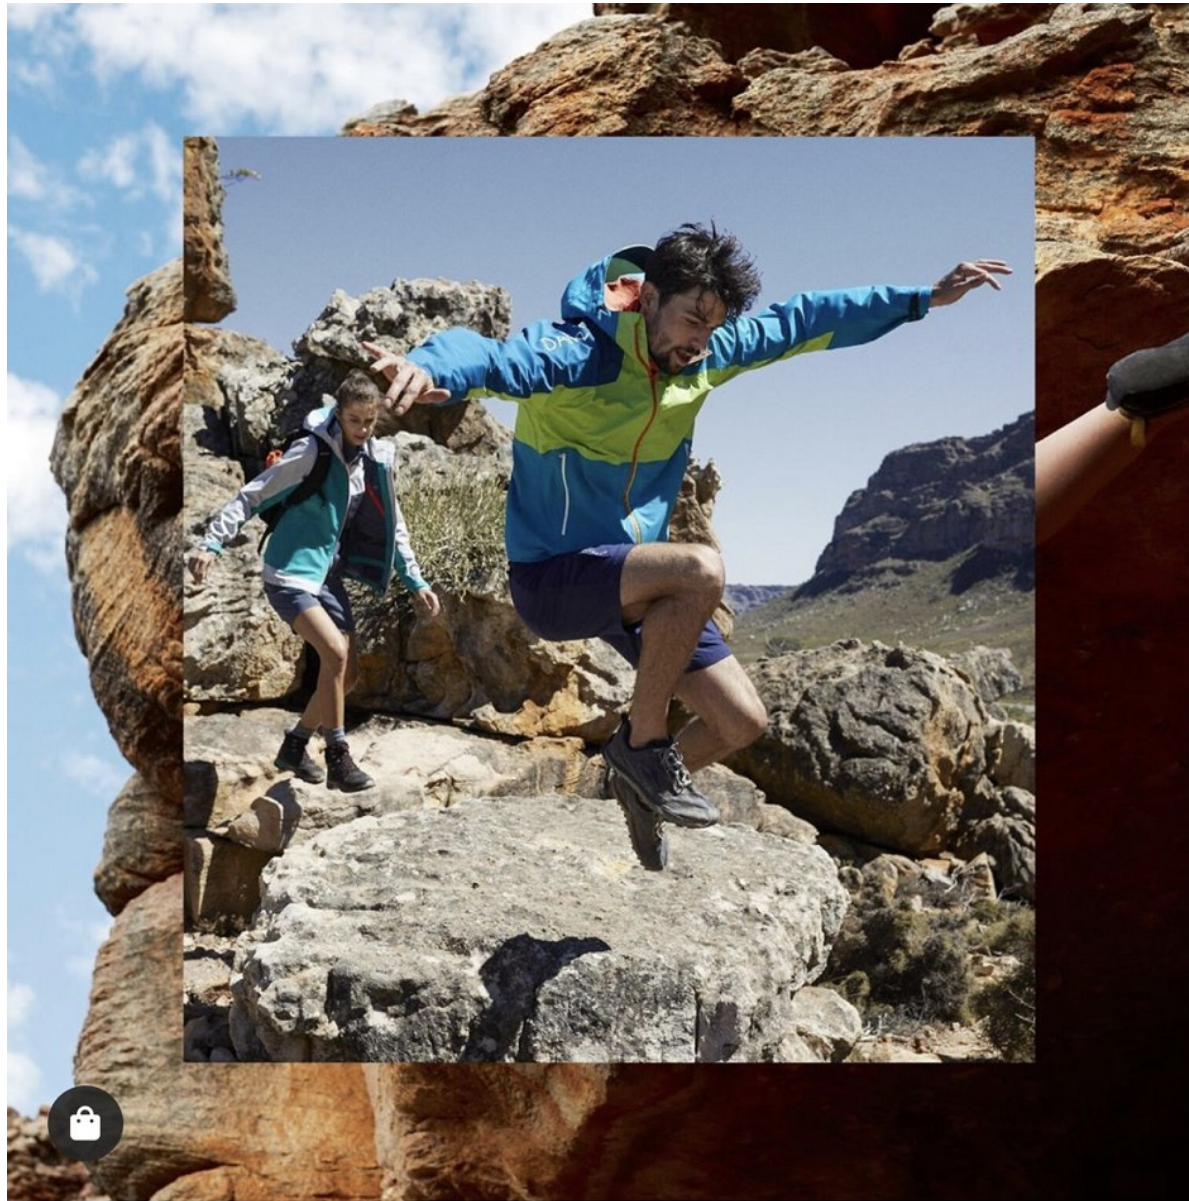

# BOSS MODELS

CAPE TOWN

KEVIN DORNBRACK

Height: 188cm Chest: 99cm Waist: 75cm Suit: 40 L Shoe: 10.5 UK Hair: Dark Brown Eyes: Hazel