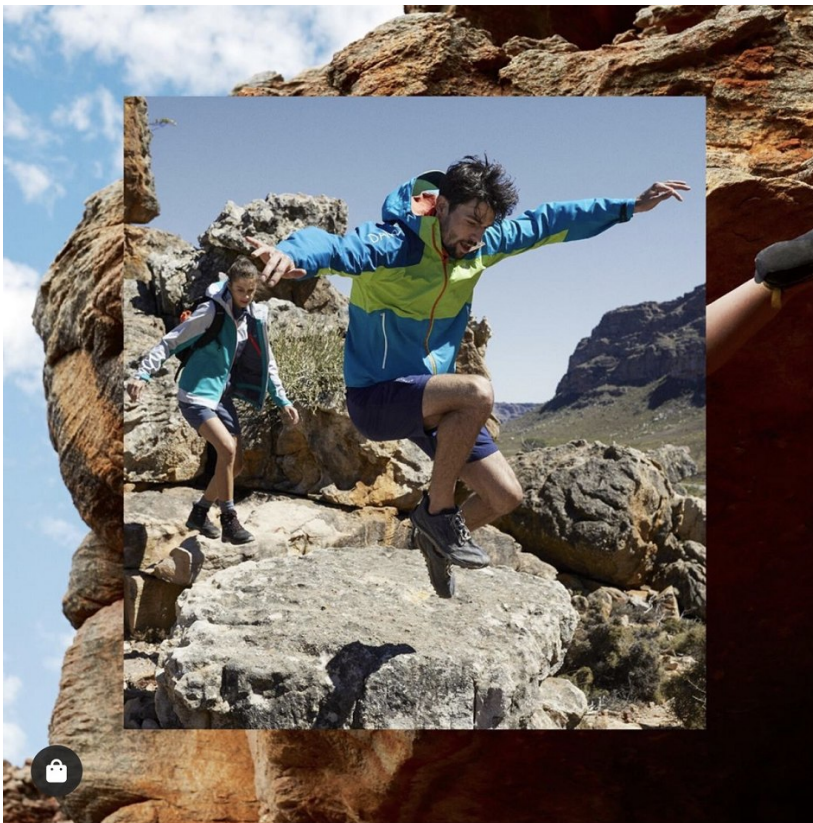

BOSS MODELS

CAPE TOWN

KEVIN DORNBRACK

Height: 188cm Chest: 99cm Waist: 75cm Suit: 40 L Shoe: 10.5 UK Hair: Dark Brown Eyes: Hazel