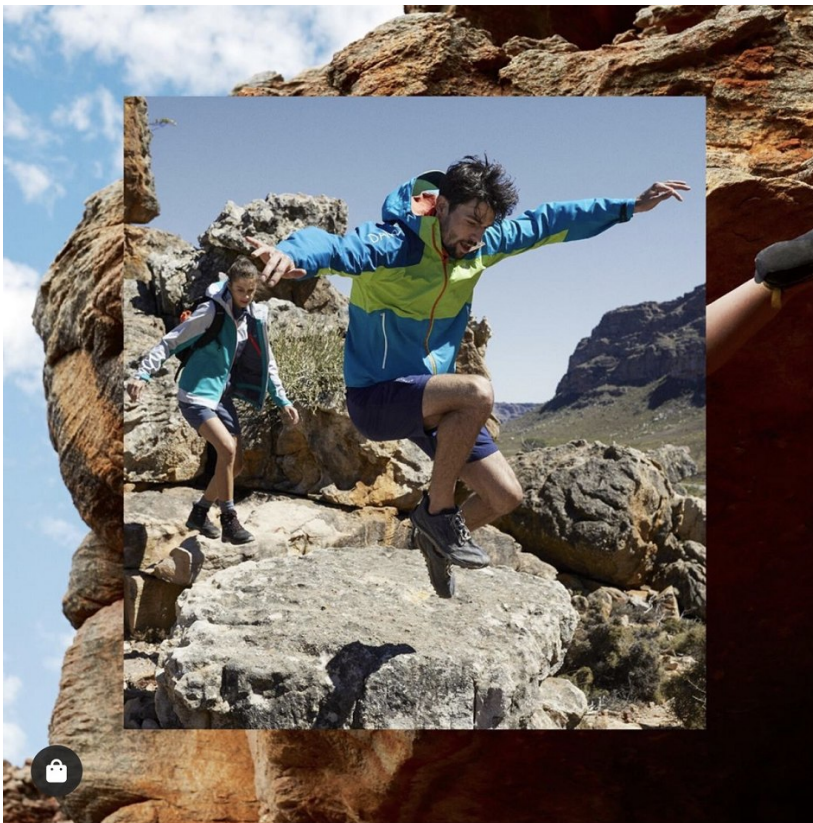

BOSS MODELS

CAPE TOWN

KEVIN DORNBRACK

Height: 188cm Chest: 99cm Waist: 75cm Suit: 40 L Shoe: 10.5 UK Hair: Dark Brown Eyes: Hazel

BOSS MODELS

CAPE TOWN

KEVIN DORNBRACK

Height: 188cm Chest: 99cm Waist: 75cm Suit: 40 L Shoe: 10.5 UK Hair: Dark Brown Eyes: Hazel

BOSS MODELS

CAPE TOWN

KEVIN DORNBRACK

Height: 188cm Chest: 99cm Waist: 75cm Suit: 40 L Shoe: 10.5 UK Hair: Dark Brown Eyes: Hazel