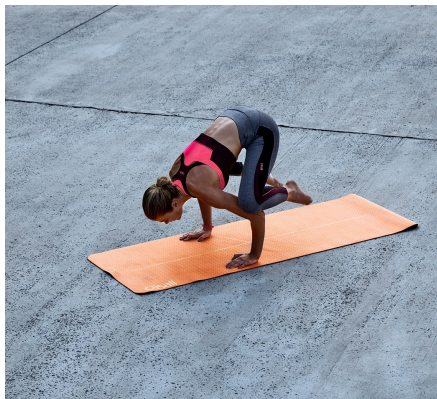

BOSS MODELS

CAPE TOWN

Image: Candice Jolliffe represented by Boss Models Cape Town

CANDICE JOLLIFFE

Height: 177cm Bust: 81cm Waist: 64cm Hips: 92cm Shoe: 6 UK Hair: Blonde Eyes: Blue/Green

BOSS MODELS

CAPE TOWN

CANDICE JOLLIFFE

Height: 177cm Bust: 81cm Waist: 64cm Hips: 92cm Shoe: 6 UK Hair: Blonde Eyes: Blue/Green

BOSS MODELS

CAPE TOWN

CANDICE JOLLIFFE

Height: 177cm Bust: 81cm Waist: 64cm Hips: 92cm Shoe: 6 UK Hair: Blonde Eyes: Blue/Green