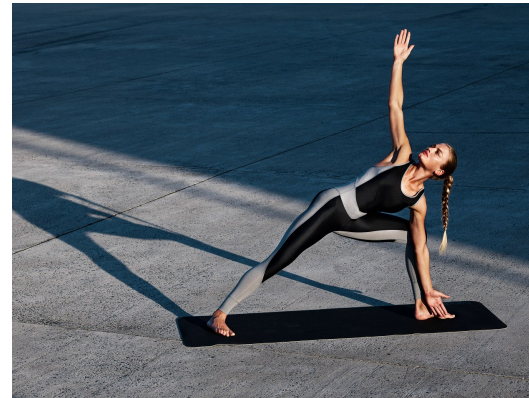

BOSS MODELS

CAPE TOWN

Image: Candice Jolliffe represented by Boss Models Cape Town

CANDICE JOLLIFFE

Height: 177cm Bust: 81cm Waist: 64cm Hips: 92cm Shoe: 6 UK Hair: Blonde Eyes: Blue/Green

BOSS MODELS

CAPE TOWN

CANDICE JOLLIFFE

Height: 177cm Bust: 81cm Waist: 64cm Hips: 92cm Shoe: 6 UK Hair: Blonde Eyes: Blue/Green

BOSS MODELS

CAPE TOWN

CANDICE JOLLIFFE

Height: 177cm Bust: 81cm Waist: 64cm Hips: 92cm Shoe: 6 UK Hair: Blonde Eyes: Blue/Green