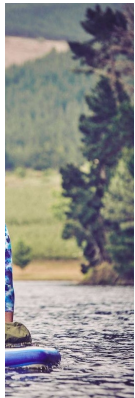

BOSS MODELS

CAPE TOWN

Image: Candice Jolliffe represented by Boss Models Cape Town

CANDICE JOLLIFFE

Height: 177cm Bust: 81cm Waist: 64cm Hips: 92cm Shoe: 6 UK Hair: Blonde Eyes: Blue/Green

BOSS MODELS

CAPE TOWN

CANDICE JOLLIFFE

Height: 177cm Bust: 81cm Waist: 64cm Hips: 92cm Shoe: 6 UK Hair: Blonde Eyes: Blue/Green

BOSS MODELS

CAPE TOWN

CANDICE JOLLIFFE

Height: 177cm Bust: 81cm Waist: 64cm Hips: 92cm Shoe: 6 UK Hair: Blonde Eyes: Blue/Green