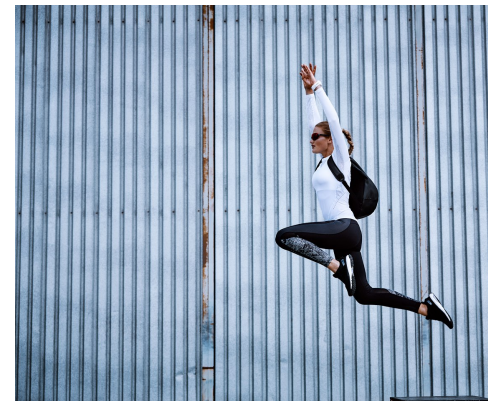

BOSS MODELS

CAPE TOWN

Image: Candice Jolliffe represented by Boss Models Cape Town

CANDICE JOLLIFFE

Height: 177cm Bust: 81cm Waist: 64cm Hips: 92cm Shoe: 6 UK Hair: Blonde Eyes: Blue/Green

BOSS MODELS

CAPE TOWN

CANDICE JOLLIFFE

Height: 177cm Bust: 81cm Waist: 64cm Hips: 92cm Shoe: 6 UK Hair: Blonde Eyes: Blue/Green

BOSS MODELS

CAPE TOWN

CANDICE JOLLIFFE

Height: 177cm Bust: 81cm Waist: 64cm Hips: 92cm Shoe: 6 UK Hair: Blonde Eyes: Blue/Green