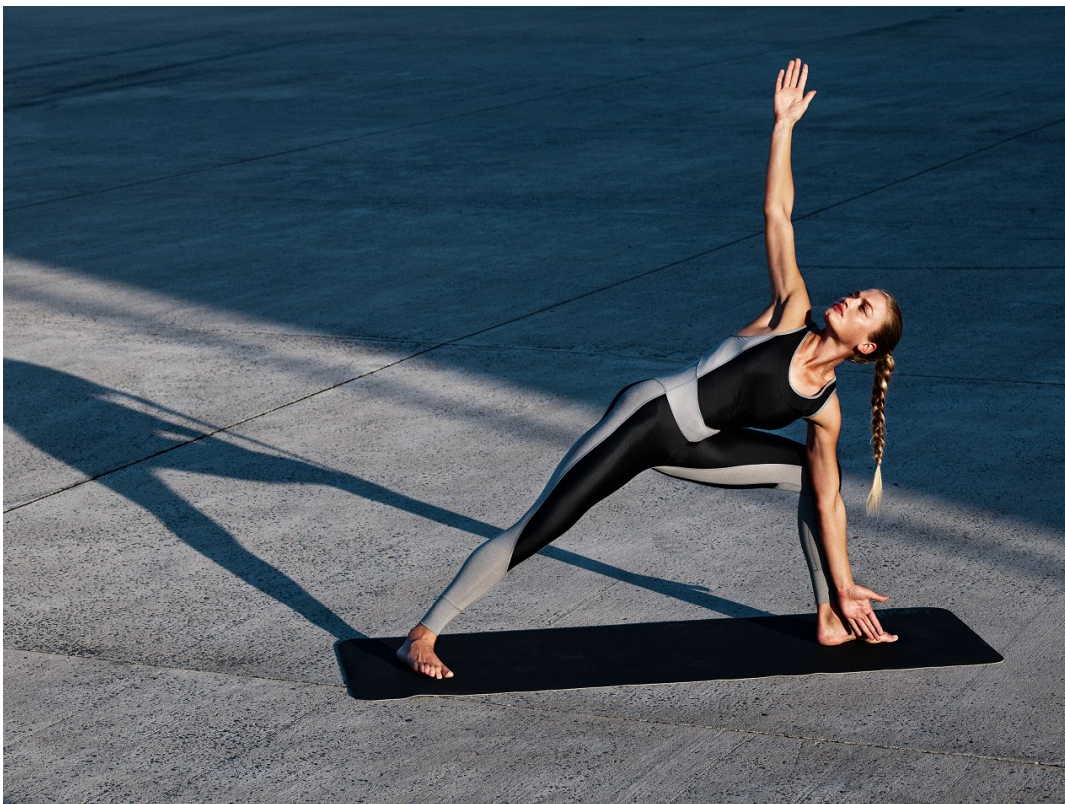

BOSS MODELS

CAPE TOWN

CANDICE JOLLIFFE

Height: 177cm Bust: 81cm Waist: 64cm Hips: 92cm Shoe: 6 UK Hair: Blonde Eyes: Blue/Green