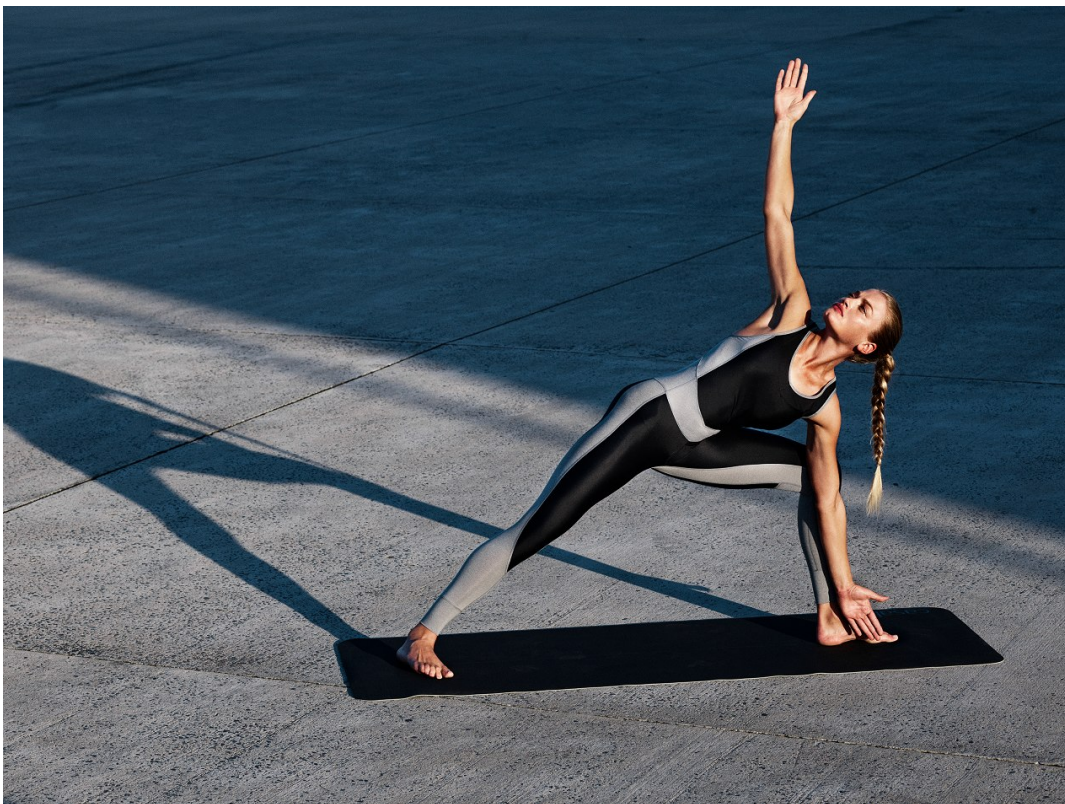

BOSS MODELS

CAPE TOWN

CANDICE JOLLIFFE

Height: 177cm Bust: 81cm Waist: 64cm Hips: 92cm Shoe: 6 UK Hair: Blonde Eyes: Blue/Green

BOSS MODELS

CAPE TOWN

CANDICE JOLLIFFE

Height: 177cm Bust: 81cm Waist: 64cm Hips: 92cm Shoe: 6 UK Hair: Blonde Eyes: Blue/Green