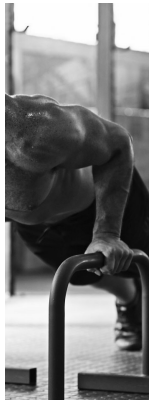

BOSS MODELS

CAPE TOWN

Image: Tyron Hatch represented by Boss Models Cape Town

TYRON HATCH

Height: 186cm Chest: 111cm Waist: 86cm Suit: 42 R Shoe: 10 UK Hair: Brown Eyes: Brown

BOSS MODELS

CAPE TOWN

TYRON HATCH

Height: 186cm Chest: 111cm Waist: 86cm Suit: 42 R Shoe: 10 UK Hair: Brown Eyes: Brown