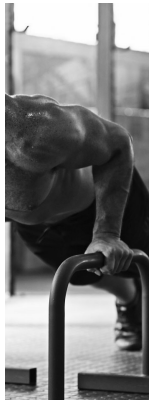

# BOSS MODELS

CAPE TOWN

Image: Tyron Hatch represented by Boss Models Cape Town

## TYRON HATCH

Height: 186cm Chest: 111cm Waist: 86cm Suit: 42 R Shoe: 10 UK Hair: Brown Eyes: Brown