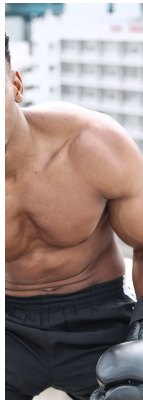

BOSS MODELS

CAPE TOWN

Image: Alton Mutyavaviri represented by Boss Models Cape Town

ALTON MUTYAVAVIRI

Height: 179cm Chest: 104cm Waist: 77cm Suit: 40 S Shoe: 10 UK Hair: Black Eyes: Brown