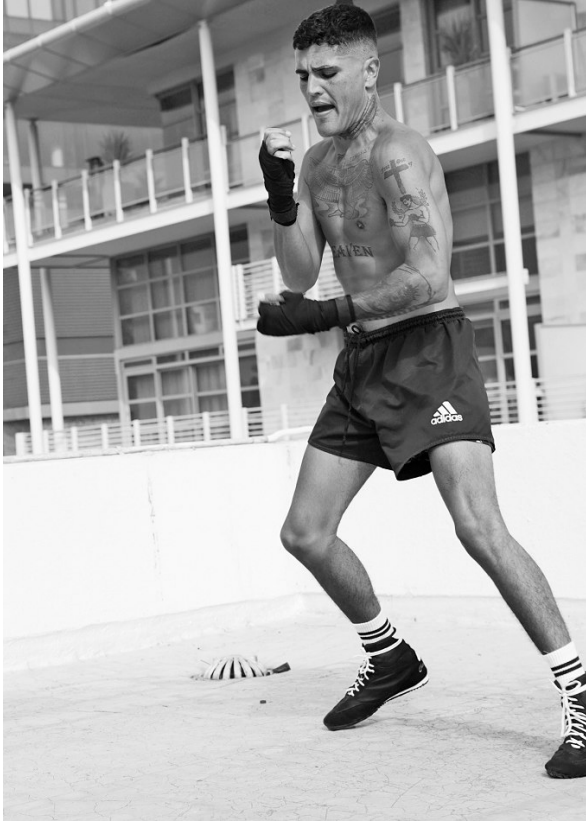

BOSS MODELS

CAPE TOWN

THORNE HUDSON

Height: 180cm Chest: 101cm Waist: 81cm Suit: 38 R Shoe: 8 UK Hair: Black Eyes: Green

BOSS MODELS

CAPE TOWN

Image: Thorne Hudson represented by Boss Models Cape Town

THORNE HUDSON

Height: 180cm Chest: 101cm Waist: 81cm Suit: 38 R Shoe: 8 UK Hair: Black Eyes: Green

BOSS MODELS

CAPE TOWN

THORNE HUDSON

Height: 180cm Chest: 101cm Waist: 81cm Suit: 38 R Shoe: 8 UK Hair: Black Eyes: Green

BOSS MODELS

CAPE TOWN

THORNE HUDSON

Height: 180cm Chest: 101cm Waist: 81cm Suit: 38 R Shoe: 8 UK Hair: Black Eyes: Green