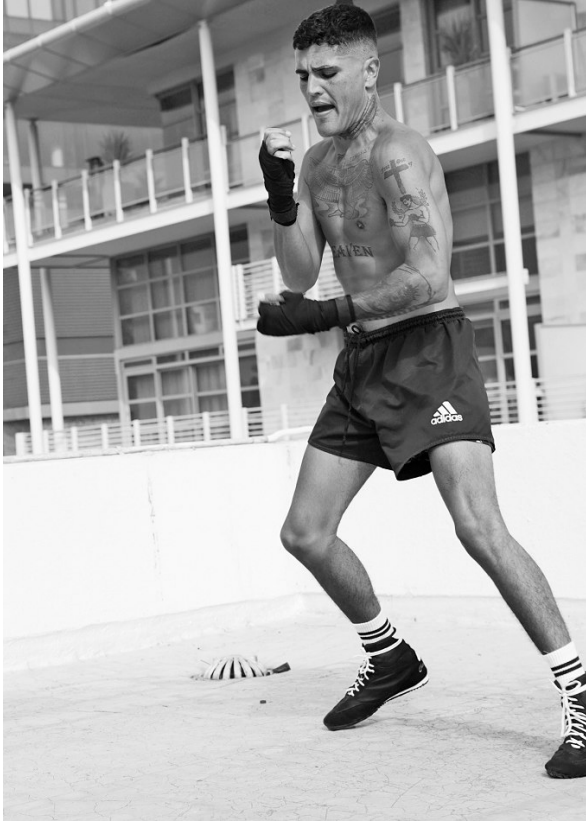

# BOSS MODELS

CAPE TOWN

THORNE HUDSON

Height: 180cm Chest: 101cm Waist: 81cm Suit: 38 R Shoe: 8 UK Hair: Black Eyes: Green

# BOSS MODELS

CAPE TOWN

Image: Thorne Hudson represented by Boss Models Cape Town

THORNE HUDSON

Height: 180cm Chest: 101cm Waist: 81cm Suit: 38 R Shoe: 8 UK Hair: Black Eyes: Green