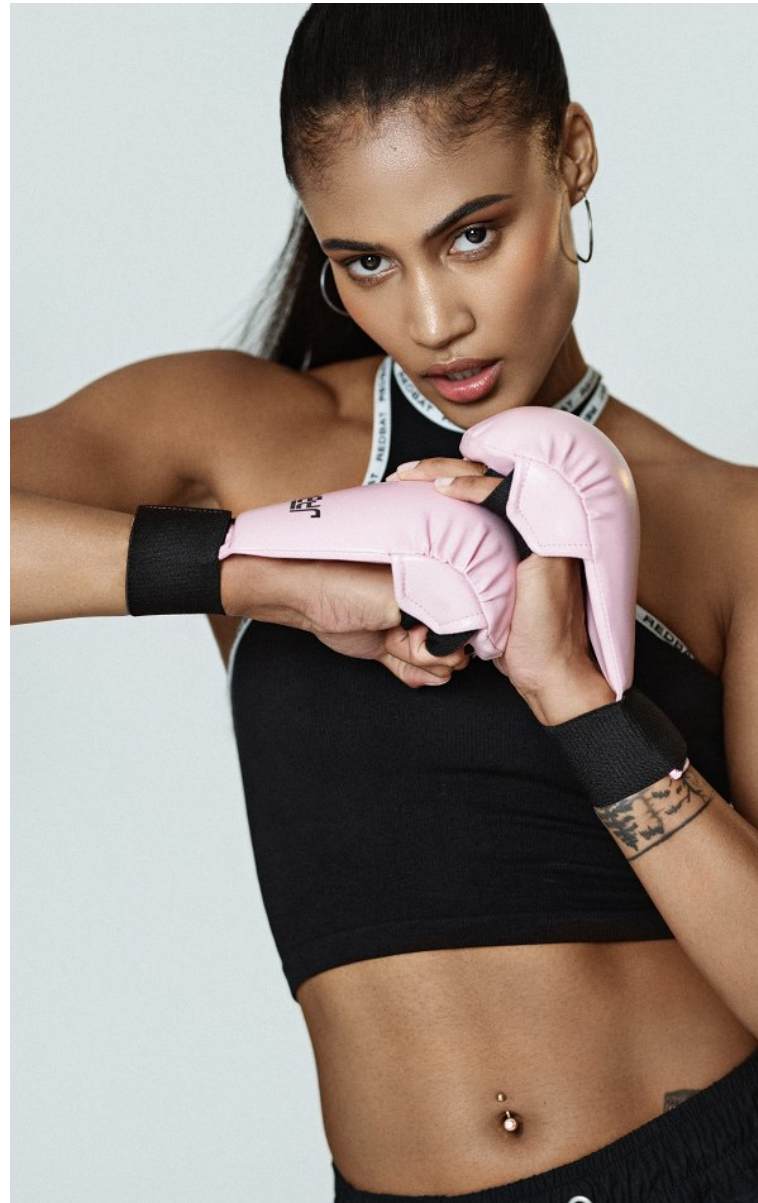

BOSS MODELS

CAPE TOWN

ALEX JAY

Height: 178cm Bust: 88cm Waist: 64cm Hips: 88cm Shoe: 6 UK Hair: Dark Brown Eyes: Dark Brown

BOSS MODELS

CAPE TOWN

ALEX JAY

Height: 178cm Bust: 88cm Waist: 64cm Hips: 88cm Shoe: 6 UK Hair: Dark Brown Eyes: Dark Brown

BOSS MODELS

CAPE TOWN

Image: Alex Jay represented by Boss Models Cape Town

ALEX JAY

Height: 178cm Bust: 88cm Waist: 64cm Hips: 88cm Shoe: 6 UK Hair: Dark Brown Eyes: Dark Brown

BOSS MODELS

CAPE TOWN

ALEX JAY

Height: 178cm Bust: 88cm Waist: 64cm Hips: 88cm Shoe: 6 UK Hair: Dark Brown Eyes: Dark Brown

BOSS MODELS

CAPE TOWN

ALEX JAY

Height: 178cm Bust: 88cm Waist: 64cm Hips: 88cm Shoe: 6 UK Hair: Dark Brown Eyes: Dark Brown

BOSS MODELS

CAPE TOWN

ALEX JAY

Height: 178cm Bust: 88cm Waist: 64cm Hips: 88cm Shoe: 6 UK Hair: Dark Brown Eyes: Dark Brown

BOSS MODELS

CAPE TOWN

Image: Alex Jay represented by Boss Models Cape Town

ALEX JAY