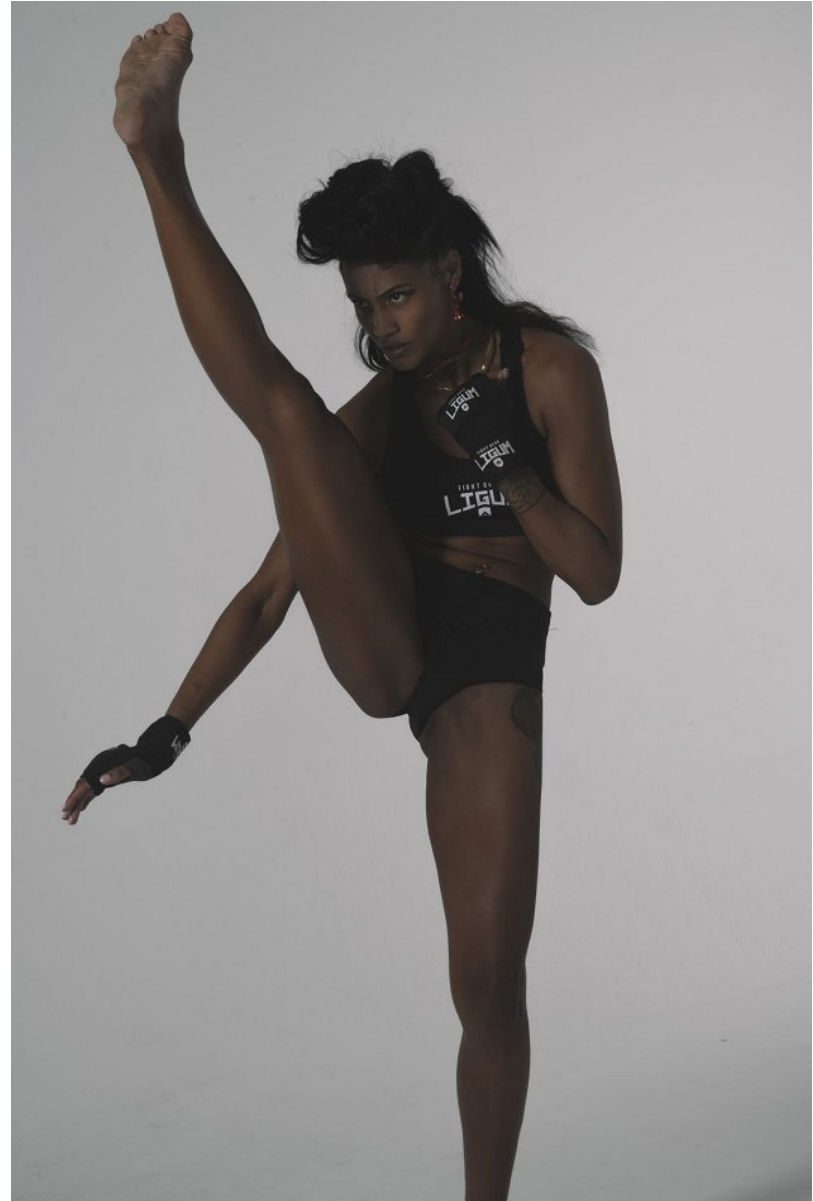

BOSS MODELS

CAPE TOWN

ALEX JAY

Height: 178cm Bust: 88cm Waist: 64cm Hips: 88cm Shoe: 6 UK Hair: Dark Brown Eyes: Dark Brown