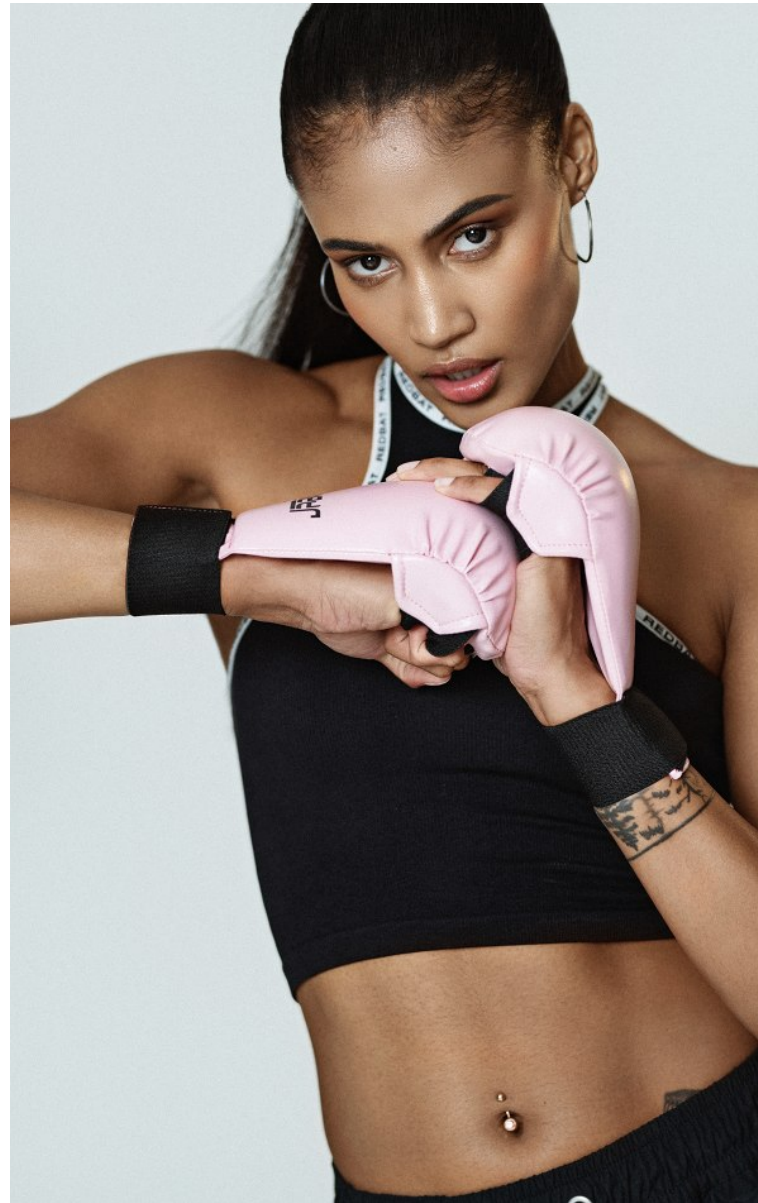

# BOSS MODELS

CAPE TOWN

ALEX JAY

Height: 178cm Bust: 88cm Waist: 64cm Hips: 88cm Shoe: 6 UK Hair: Dark Brown Eyes: Dark Brown

# BOSS MODELS

CAPE TOWN

Image: Alex Jay represented by Boss Models Cape Town

**ALEX JAY**

Height: 178cm Bust: 88cm Waist: 64cm Hips: 88cm Shoe: 6 UK Hair: Dark Brown Eyes: Dark Brown