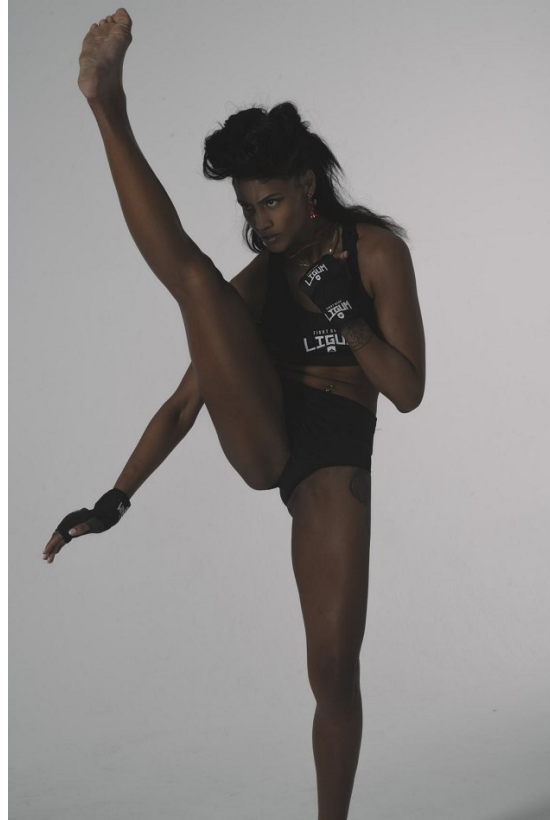

BOSS MODELS

CAPE TOWN

ALEX JAY

Height: 178cm Bust: 88cm Waist: 64cm Hips: 88cm Shoe: 6 UK Hair: Dark Brown Eyes: Dark Brown

BOSS MODELS

CAPE TOWN

Image: Alex Jay represented by Boss Models Cape Town

ALEX JAY

Height: 178cm Bust: 88cm Waist: 64cm Hips: 88cm Shoe: 6 UK Hair: Dark Brown Eyes: Dark Brown

BOSS MODELS

CAPE TOWN

ALEX JAY

Height: 178cm Bust: 88cm Waist: 64cm Hips: 88cm Shoe: 6 UK Hair: Dark Brown Eyes: Dark Brown

BOSS MODELS

CAPE TOWN

Image: Alex Jay represented by Boss Models Cape Town

ALEX JAY

Height: 178cm Bust: 88cm Waist: 64cm Hips: 88cm Shoe: 6 UK Hair: Dark Brown Eyes: Dark Brown

BOSS MODELS

CAPE TOWN

ALEX JAY