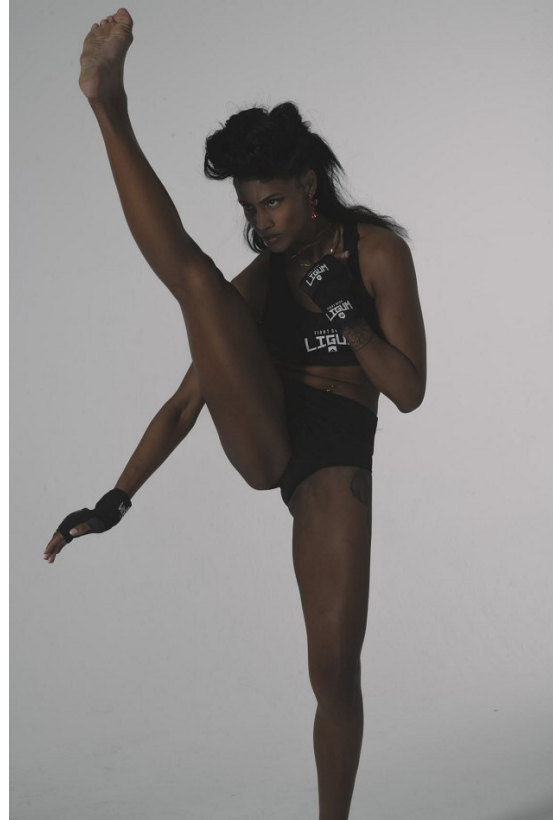

BOSS MODELS

CAPE TOWN

ALEX JAY

Height: 178cm Bust: 88cm Waist: 64cm Hips: 88cm Shoe: 6 UK Hair: Dark Brown Eyes: Dark Brown

BOSS MODELS

CAPE TOWN

Image: Alex Jay represented by Boss Models Cape Town

ALEX JAY

Height: 178cm Bust: 88cm Waist: 64cm Hips: 88cm Shoe: 6 UK Hair: Dark Brown Eyes: Dark Brown

BOSS MODELS

CAPE TOWN

ALEX JAY

Height: 178cm Bust: 88cm Waist: 64cm Hips: 88cm Shoe: 6 UK Hair: Dark Brown Eyes: Dark Brown

BOSS MODELS

CAPE TOWN

Image: Alex Jay represented by Boss Models Cape Town

ALEX JAY

Height: 178cm Bust: 88cm Waist: 64cm Hips: 88cm Shoe: 6 UK Hair: Dark Brown Eyes: Dark Brown

BOSS MODELS

CAPE TOWN

ALEX JAY