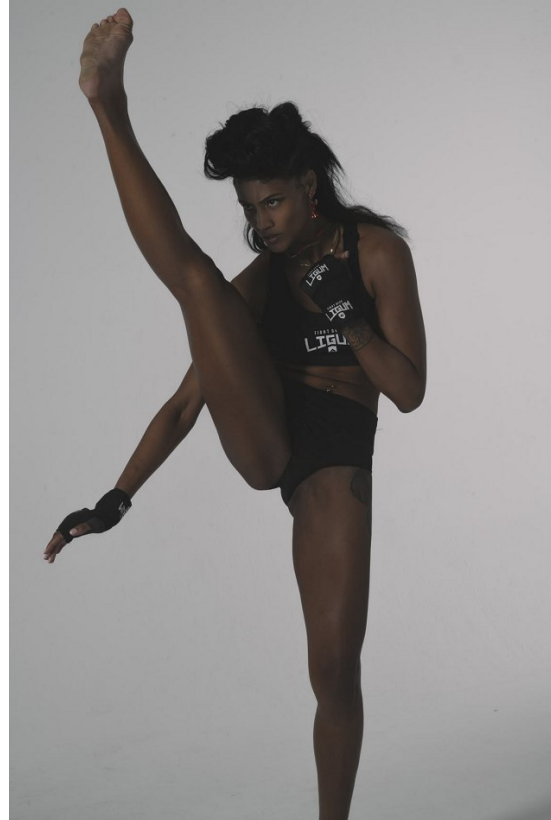

# BOSS MODELS

CAPE TOWN

ALEX JAY

Height: 178cm Bust: 88cm Waist: 67cm Hips: 89cm Shoe: 6 UK Hair: Dark Brown Eyes: Dark Brown

# BOSS MODELS

CAPE TOWN

Image: Alex Jay represented by Boss Models Cape Town

ALEX JAY

Height: 178cm Bust: 88cm Waist: 67cm Hips: 89cm Shoe: 6 UK Hair: Dark Brown Eyes: Dark Brown