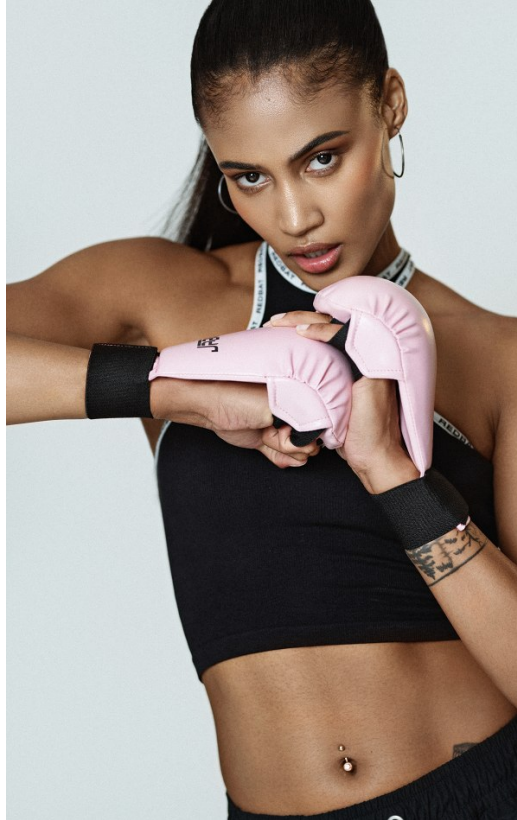

# BOSS MODELS

CAPE TOWN

ALEX JAY

Height: 178cm Bust: 88cm Waist: 67cm Hips: 89cm Shoe: 6 UK Hair: Dark Brown Eyes: Dark Brown

# BOSS MODELS

CAPE TOWN

Image: Alex Jay represented by Boss Models Cape Town

ALEX JAY

Height: 178cm Bust: 88cm Waist: 67cm Hips: 89cm Shoe: 6 UK Hair: Dark Brown Eyes: Dark Brown