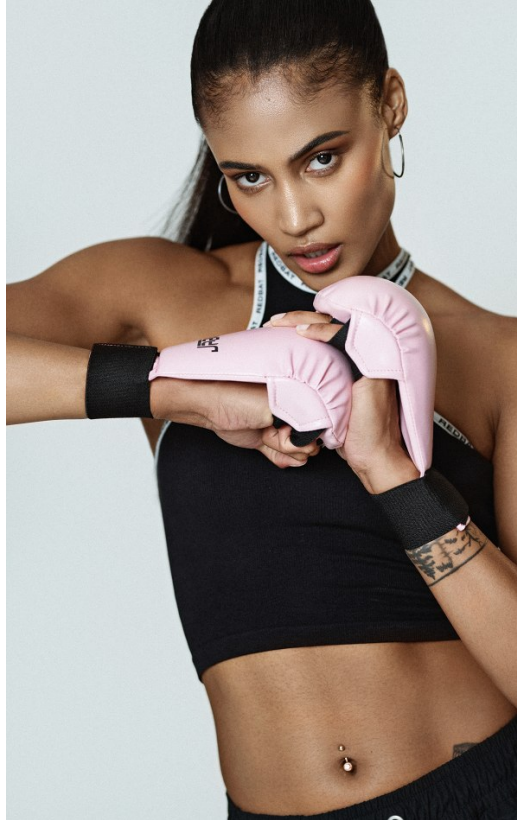

BOSS MODELS

CAPE TOWN

ALEX JAY

Height: 178cm Bust: 88cm Waist: 64cm Hips: 88cm Shoe: 6 UK Hair: Dark Brown Eyes: Dark Brown

BOSS MODELS

CAPE TOWN

Image: Alex Jay represented by Boss Models Cape Town

ALEX JAY

Height: 178cm Bust: 88cm Waist: 64cm Hips: 88cm Shoe: 6 UK Hair: Dark Brown Eyes: Dark Brown

BOSS MODELS

CAPE TOWN

ALEX JAY

Height: 178cm Bust: 88cm Waist: 64cm Hips: 88cm Shoe: 6 UK Hair: Dark Brown Eyes: Dark Brown

BOSS MODELS

CAPE TOWN

Image: Alex Jay represented by Boss Models Cape Town

ALEX JAY

Height: 178cm Bust: 88cm Waist: 64cm Hips: 88cm Shoe: 6 UK Hair: Dark Brown Eyes: Dark Brown

BOSS MODELS

CAPE TOWN

ALEX JAY