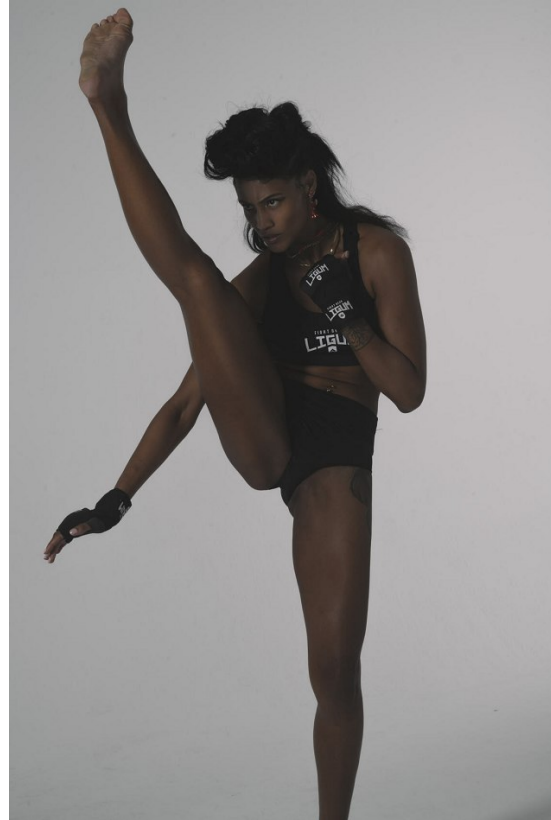

# BOSS MODELS

CAPE TOWN

ALEX JAY

Height: 178cm Bust: 88cm Waist: 64cm Hips: 88cm Shoe: 6 UK Hair: Dark Brown Eyes: Dark Brown

# BOSS MODELS

CAPE TOWN

Image: Alex Jay represented by Boss Models Cape Town

ALEX JAY

Height: 178cm Bust: 88cm Waist: 64cm Hips: 88cm Shoe: 6 UK Hair: Dark Brown Eyes: Dark Brown