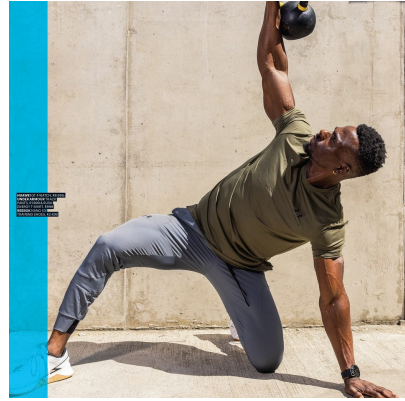

BOSS MODELS

CAPE TOWN

Image: Tresor Mpukuta represented by Boss Models Cape Town

TRESOR MPUKUTA

Height: 183cm Chest: 105cm Waist: 82cm Suit: 42 R Shoe: 9 UK Hair: Black Eyes: Brown

BOSS MODELS

CAPE TOWN

Image: Tresor Mpukuta represented by Boss Models Cape Town

TRESOR MPUKUTA

Height: 183cm Chest: 105cm Waist: 82cm Suit: 42 R Shoe: 9 UK Hair: Black Eyes: Brown