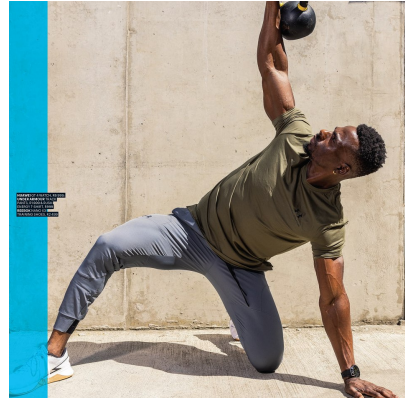

# BOSS MODELS

CAPE TOWN

Image: Tresor Mpukuta represented by Boss Models Cape Town

## TRESOR MPUKUTA

Height: 183cm Chest: 105cm Waist: 82cm Suit: 42 R Shoe: 9 UK Hair: Black Eyes: Brown