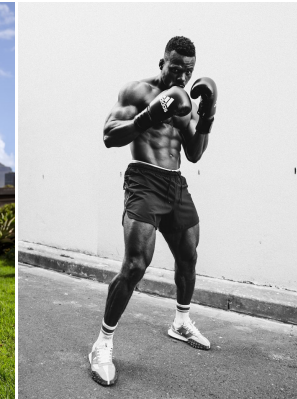

BOSS MODELS

CAPE TOWN

Image: Tresor Mpukuta represented by Boss Models Cape Town

TRESOR MPUKUTA

Height: 183cm Chest: 105cm Waist: 82cm Suit: 42 R Shoe: 9 UK Hair: Black Eyes: Brown

BOSS MODELS

CAPE TOWN

Image: Tresor Mpukuta represented by Boss Models Cape Town

TRESOR MPUKUTA

Height: 183cm Chest: 105cm Waist: 82cm Suit: 42 R Shoe: 9 UK Hair: Black Eyes: Brown