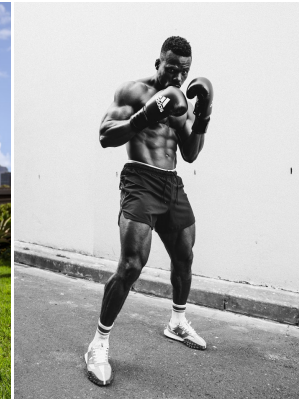

# BOSS MODELS

CAPE TOWN

Image: Tresor Mpukuta represented by Boss Models Cape Town

## TRESOR MPUKUTA

Height: 183cm Chest: 105cm Waist: 82cm Suit: 42 R Shoe: 9 UK Hair: Black Eyes: Brown