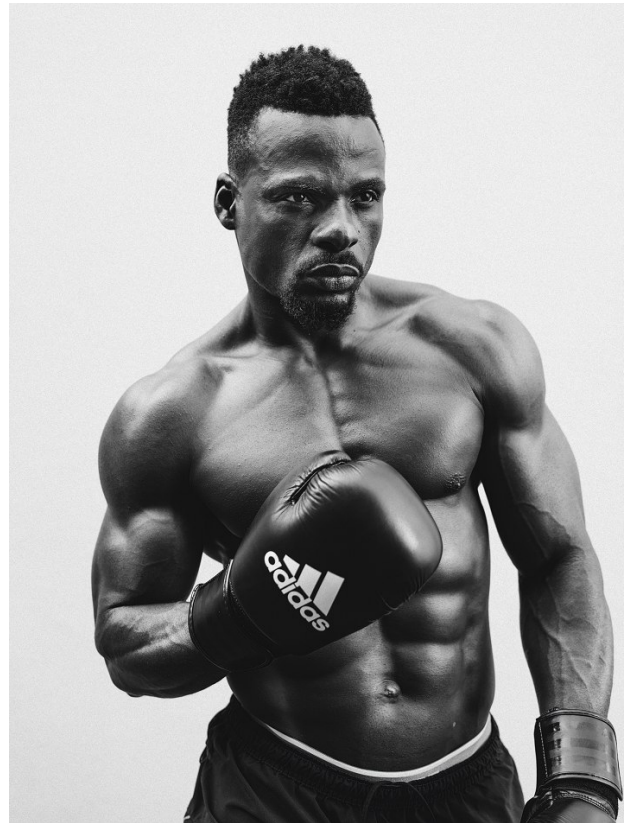

BOSS MODELS

CAPE TOWN

TRESOR MPUKUTA

Height: 183cm Chest: 105cm Waist: 82cm Suit: 42 R Shoe: 9 UK Hair: Black Eyes: Brown

BOSS MODELS

CAPE TOWN

Image: Tresor Mpukuta represented by Boss Models Cape Town

TRESOR MPUKUTA

Height: 183cm Chest: 105cm Waist: 82cm Suit: 42 R Shoe: 9 UK Hair: Black Eyes: Brown

BOSS MODELS

CAPE TOWN

TRESOR MPUKUTA

Height: 183cm Chest: 105cm Waist: 82cm Suit: 42 R Shoe: 9 UK Hair: Black Eyes: Brown

BOSS MODELS

CAPE TOWN

Image: Tresor Mpukuta represented by Boss Models Cape Town

TRESOR MPUKUTA

Height: 183cm Chest: 105cm Waist: 82cm Suit: 42 R Shoe: 9 UK Hair: Black Eyes: Brown

BOSS MODELS

CAPE TOWN

TRESOR MPUKUTA

Height: 183cm Chest: 105cm Waist: 82cm Suit: 42 R Shoe: 9 UK Hair: Black Eyes: Brown