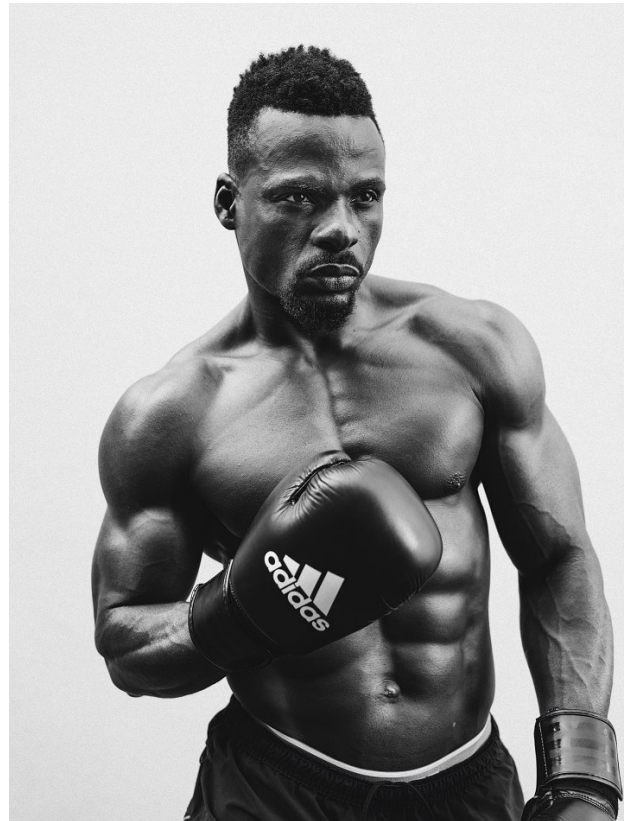

BOSS MODELS

CAPE TOWN

TRESOR MPUKUTA

Height: 183cm Chest: 105cm Waist: 82cm Suit: 42 R Shoe: 9 UK Hair: Black Eyes: Brown

BOSS MODELS

CAPE TOWN

Image: Tresor Mpukuta represented by Boss Models Cape Town

TRESOR MPUKUTA

Height: 183cm Chest: 105cm Waist: 82cm Suit: 42 R Shoe: 9 UK Hair: Black Eyes: Brown

BOSS MODELS

CAPE TOWN

TRESOR MPUKUTA

Height: 183cm Chest: 105cm Waist: 82cm Suit: 42 R Shoe: 9 UK Hair: Black Eyes: Brown

BOSS MODELS

CAPE TOWN

Image: Tresor Mpukuta represented by Boss Models Cape Town

TRESOR MPUKUTA

Height: 183cm Chest: 105cm Waist: 82cm Suit: 42 R Shoe: 9 UK Hair: Black Eyes: Brown

BOSS MODELS

CAPE TOWN

TRESOR MPUKUTA

Height: 183cm Chest: 105cm Waist: 82cm Suit: 42 R Shoe: 9 UK Hair: Black Eyes: Brown