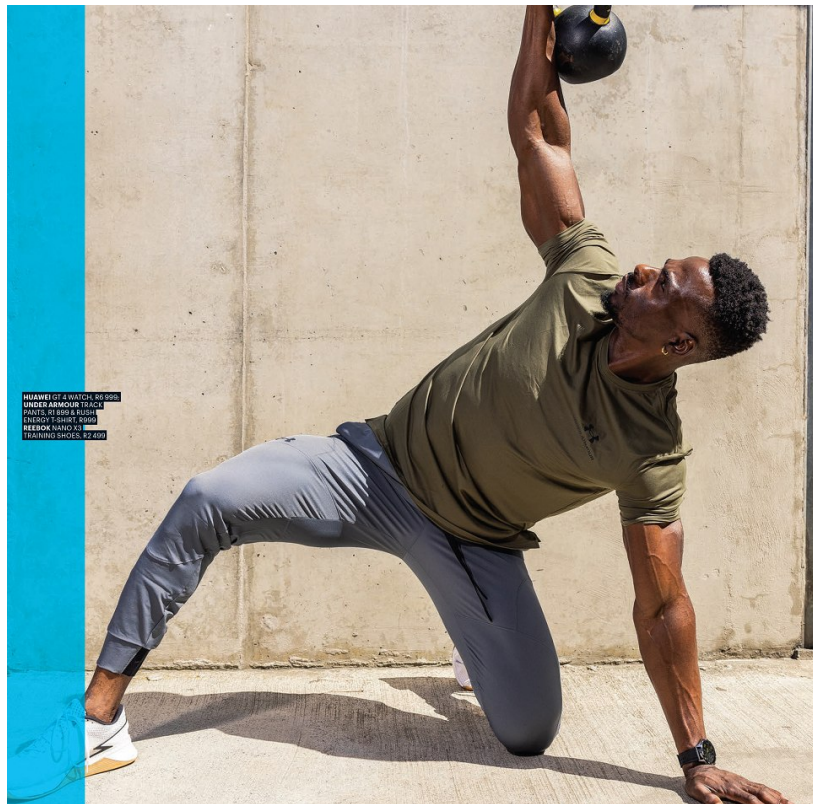

BOSS MODELS

CAPE TOWN

TRESOR MPUKUTA

Height: 183cm Chest: 105cm Waist: 82cm Suit: 42 R Shoe: 9 UK Hair: Black Eyes: Brown

BOSS MODELS

CAPE TOWN

Image: Tresor Mpukuta represented by Boss Models Cape Town

TRESOR MPUKUTA

Height: 183cm Chest: 105cm Waist: 82cm Suit: 42 R Shoe: 9 UK Hair: Black Eyes: Brown

BOSS MODELS

CAPE TOWN

TRESOR MPUKUTA

Height: 183cm Chest: 105cm Waist: 82cm Suit: 42 R Shoe: 9 UK Hair: Black Eyes: Brown

BOSS MODELS

CAPE TOWN

LESS IS MORE WHEN IT COMES TO EXERCISING FOR FITNESS, STRENGTH AND HEALTH.

**WHY
30-MINUTE
WORKOUTS
WILL WORK
FOR YOU**

WORDS BY MEN'S HEALTH TEAM
PHOTOGRAPHY BY BYRON KEULEMANS

HUAWEI GT & WATCH GT 2 PRO
HUMBERT TEAM 247
SLEEVELESS TOP 92-400
& SHORTS 92-400

BOSS MODELS

CAPE TOWN

Image: Tresor Mpukuta represented by Boss Models Cape Town

TRESOR MPUKUTA

Height: 183cm Chest: 105cm Waist: 82cm Suit: 42 R Shoe: 9 UK Hair: Black Eyes: Brown

BOSS MODELS

CAPE TOWN

TRESOR MPUKUTA