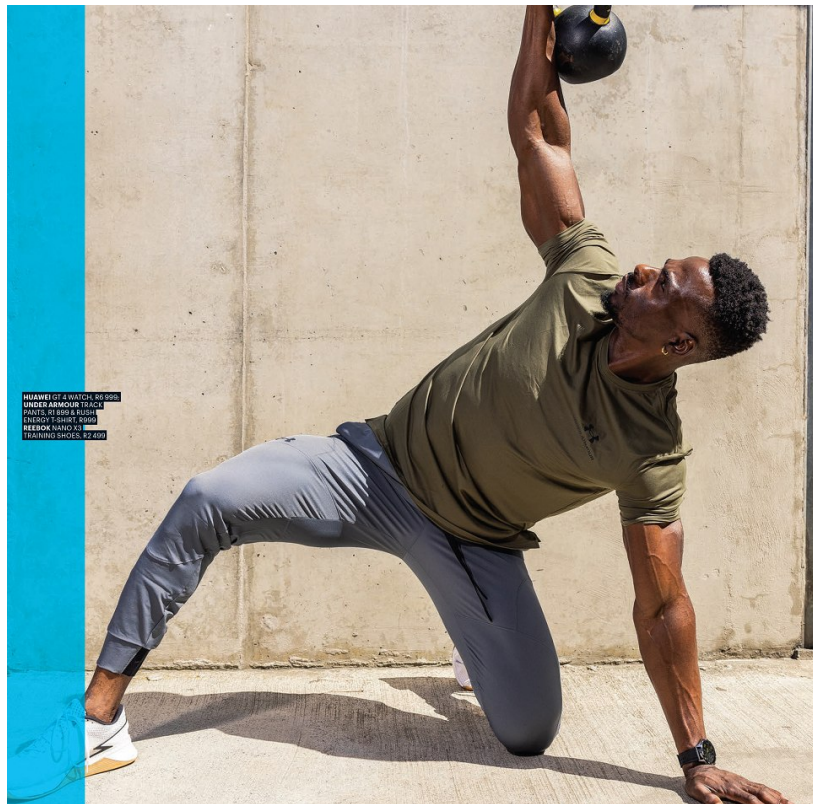

BOSS MODELS

CAPE TOWN

TRESOR MPUKUTA

Height: 183cm Chest: 105cm Waist: 82cm Suit: 42 R Shoe: 9 UK Hair: Black Eyes: Brown

BOSS MODELS

CAPE TOWN

Image: Tresor Mpukuta represented by Boss Models Cape Town

TRESOR MPUKUTA

Height: 183cm Chest: 105cm Waist: 82cm Suit: 42 R Shoe: 9 UK Hair: Black Eyes: Brown

BOSS MODELS

CAPE TOWN

TRESOR MPUKUTA

Height: 183cm Chest: 105cm Waist: 82cm Suit: 42 R Shoe: 9 UK Hair: Black Eyes: Brown

BOSS MODELS

CAPE TOWN

LESS IS MORE WHEN IT COMES TO EXERCISING FOR FITNESS, STRENGTH AND HEALTH.

**WHY
30-MINUTE
WORKOUTS
WILL WORK
FOR YOU**

WORDS BY MEN'S HEALTH TEAM
PHOTOGRAPHY BY BYRON KEULEMANS

HUAWEI GT & WATCH GT 2 PRO
HUMPHREYS TEAM 247
SLEEVELESS TOP 92-400
& SHORTS 92-400

BOSS MODELS

CAPE TOWN

Image: Tresor Mpukuta represented by Boss Models Cape Town

TRESOR MPUKUTA

Height: 183cm Chest: 105cm Waist: 82cm Suit: 42 R Shoe: 9 UK Hair: Black Eyes: Brown

BOSS MODELS

CAPE TOWN

TRESOR MPUKUTA