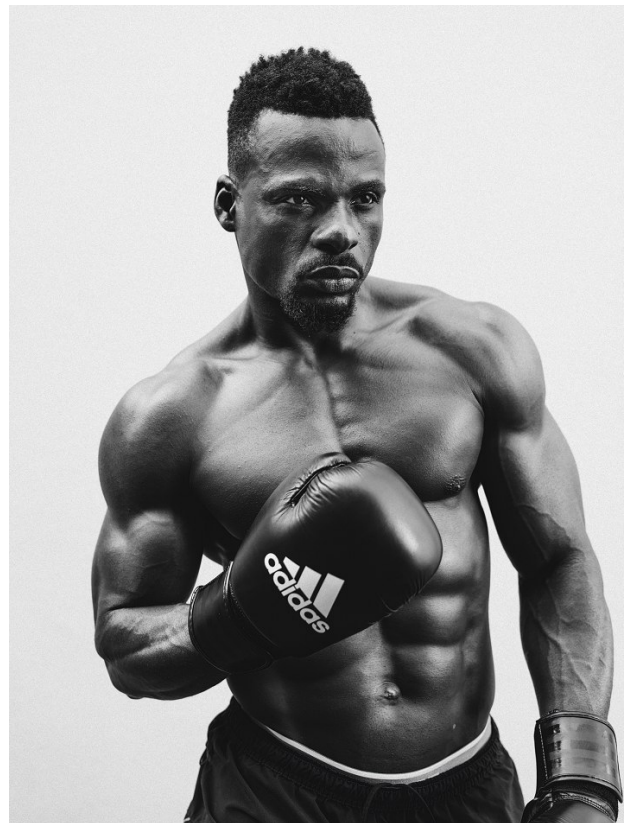

BOSS MODELS

CAPE TOWN

TRESOR MPUKUTA

Height: 183cm Chest: 105cm Waist: 82cm Suit: 42 R Shoe: 9 UK Hair: Black Eyes: Brown

BOSS MODELS

CAPE TOWN

Image: Tresor Mpukuta represented by Boss Models Cape Town

TRESOR MPUKUTA

Height: 183cm Chest: 105cm Waist: 82cm Suit: 42 R Shoe: 9 UK Hair: Black Eyes: Brown

BOSS MODELS

CAPE TOWN

TRESOR MPUKUTA

Height: 183cm Chest: 105cm Waist: 82cm Suit: 42 R Shoe: 9 UK Hair: Black Eyes: Brown

BOSS MODELS

CAPE TOWN

Image: Tresor Mpukuta represented by Boss Models Cape Town

TRESOR MPUKUTA

Height: 183cm Chest: 105cm Waist: 82cm Suit: 42 R Shoe: 9 UK Hair: Black Eyes: Brown

BOSS MODELS

CAPE TOWN

TRESOR MPUKUTA

Height: 183cm Chest: 105cm Waist: 82cm Suit: 42 R Shoe: 9 UK Hair: Black Eyes: Brown