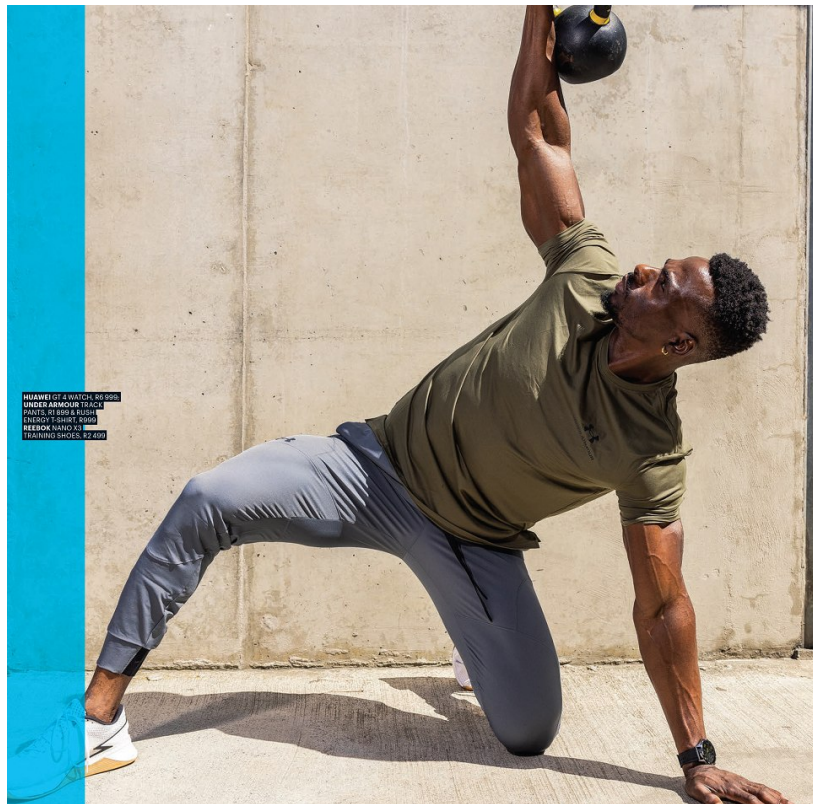

BOSS MODELS

CAPE TOWN

TRESOR MPUKUTA

Height: 183cm Chest: 105cm Waist: 82cm Suit: 42 R Shoe: 9 UK Hair: Black Eyes: Brown

BOSS MODELS

CAPE TOWN

Image: Tresor Mpukuta represented by Boss Models Cape Town

TRESOR MPUKUTA

Height: 183cm Chest: 105cm Waist: 82cm Suit: 42 R Shoe: 9 UK Hair: Black Eyes: Brown

BOSS MODELS

CAPE TOWN

TRESOR MPUKUTA

Height: 183cm Chest: 105cm Waist: 82cm Suit: 42 R Shoe: 9 UK Hair: Black Eyes: Brown

BOSS MODELS

CAPE TOWN

LESS IS MORE WHEN IT COMES TO EXERCISING FOR FITNESS, STRENGTH AND HEALTH.

**WHY
30-MINUTE
WORKOUTS
WILL WORK
FOR YOU**

WORDS BY MEN'S HEALTH TEAM
PHOTOGRAPHY BY BYRON KEULEMANS

HUAWEI GT & WATCH GT 2 PRO
REPRESENT TEAM 247
SLEEVELESS TOP 92-400
& SHORTS 92-400

BOSS MODELS

CAPE TOWN

Image: Tresor Mpukuta represented by Boss Models Cape Town

TRESOR MPUKUTA

Height: 183cm Chest: 105cm Waist: 82cm Suit: 42 R Shoe: 9 UK Hair: Black Eyes: Brown

BOSS MODELS

CAPE TOWN

TRESOR MPUKUTA