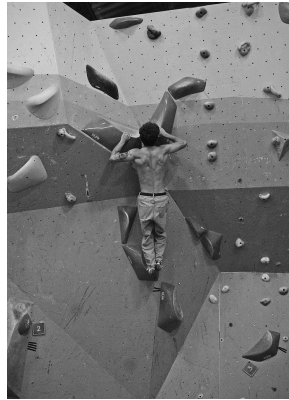

Image: Leo D''alessandro represented by Boss Models Cape Town