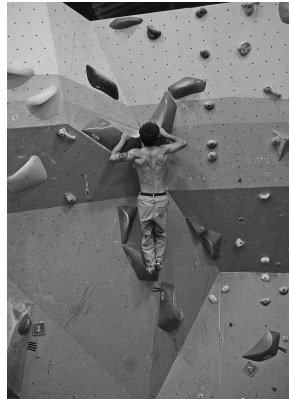

Image: Leo D''alessandro represented by Boss Models Cape Town