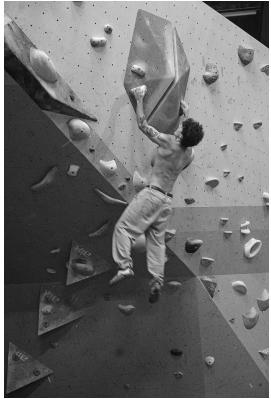

BOSS MODELS

CAPE TOWN

Image: Leo D''alessandro represented by Boss Models Cape Town