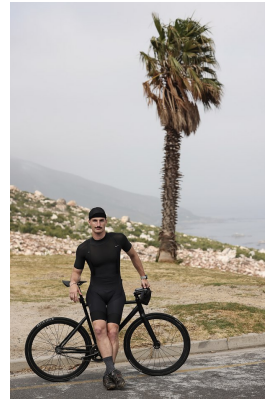

# BOSS MODELS

CAPE TOWN

Image: Adam De Waal represented by Boss Models Cape Town

## ADAM DE WAAL

Height: 185cm Chest: 99cm Waist: 79cm Shoe: 10.5 UK Hair: Brown Eyes: Green

# BOSS MODELS

CAPE TOWN

ADAM DE WAAL

Height: 185cm Chest: 99cm Waist: 79cm Shoe: 10.5 UK Hair: Brown Eyes: Green