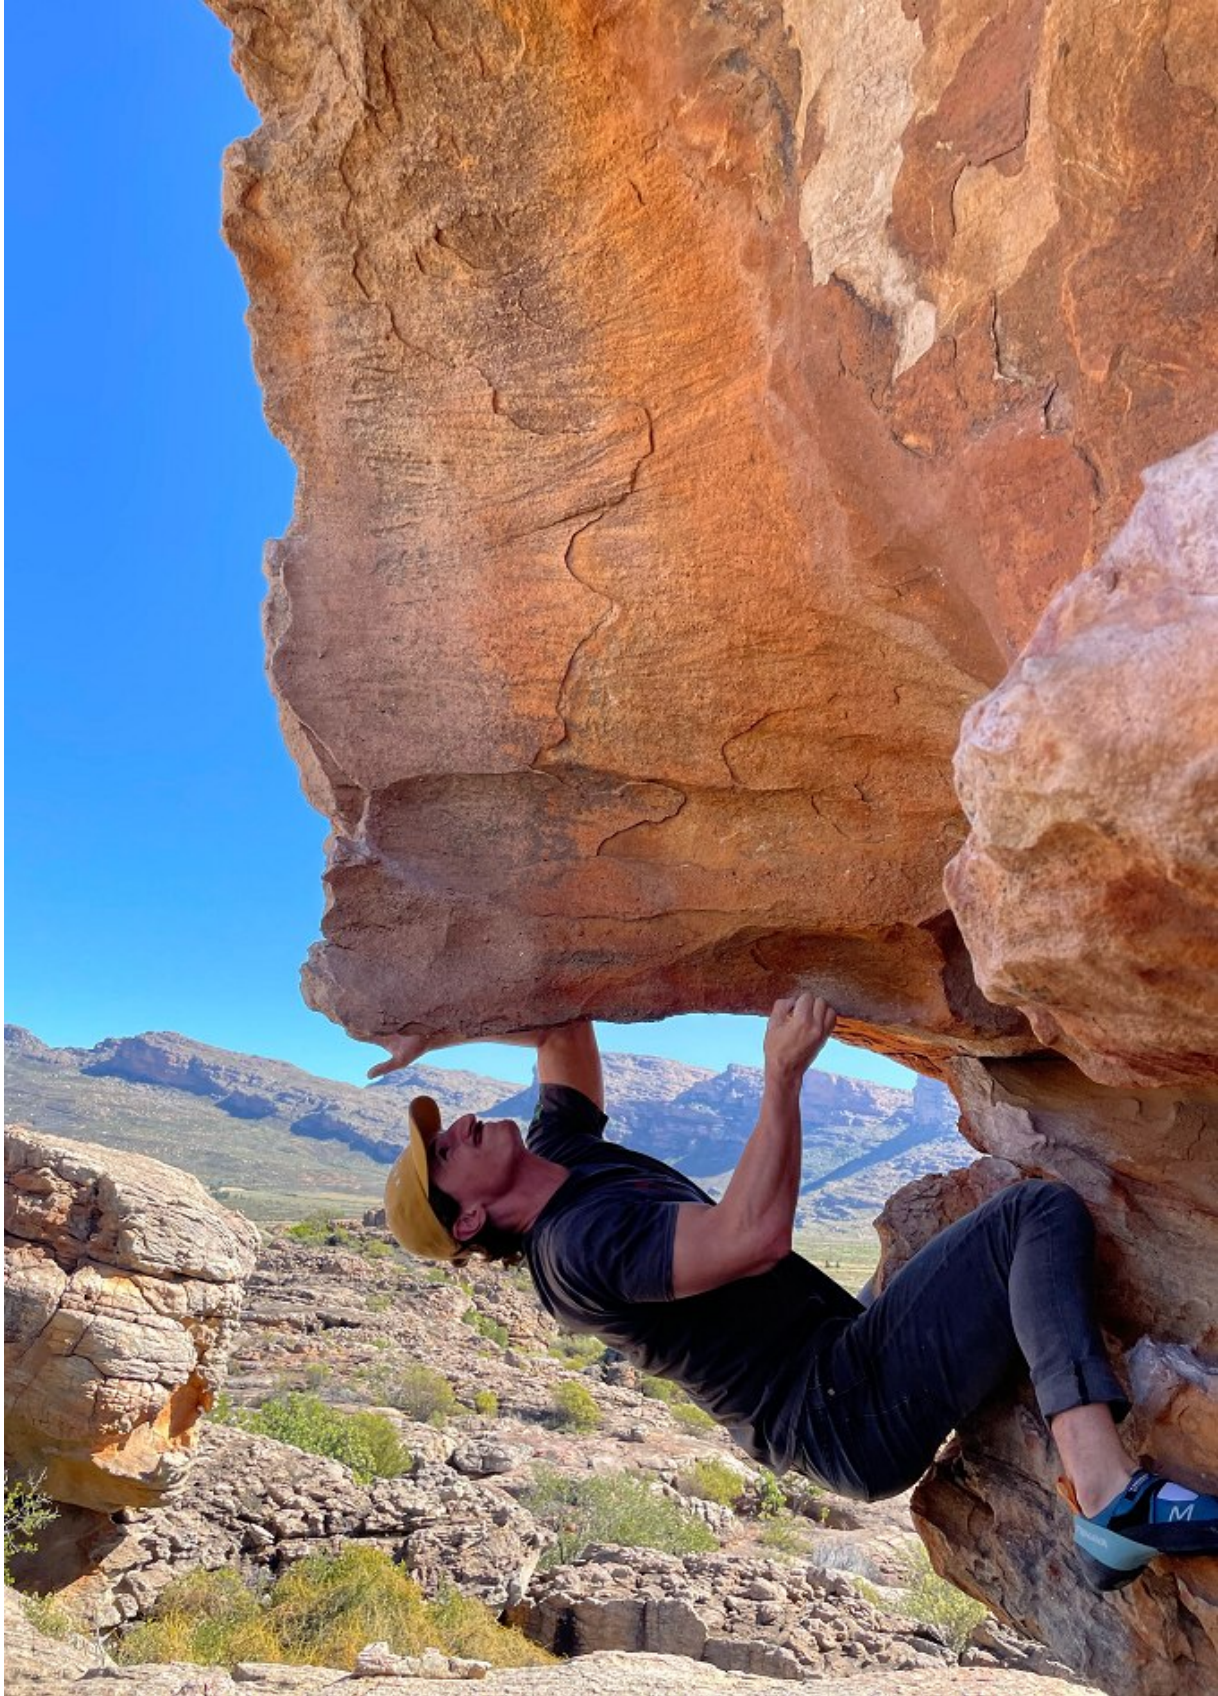

BOSS MODELS

CAPE TOWN

ADAM DE WAAL

Height: 185cm Chest: 99cm Waist: 79cm Shoe: 10.5 UK Hair: Brown Eyes: Green