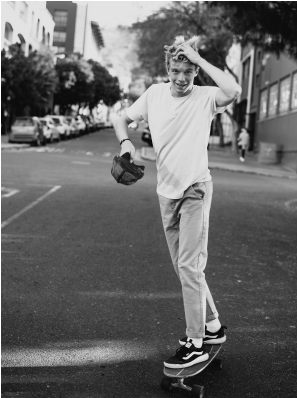

BOSS MODELS

CAPE TOWN

Image: Finn Offerman r

Image: Finn Offerman represented by Boss Models Cape Town

Image: Finn Offerman represented by Boss Models Cape Town

FINN OFFERMAN

Height: 183cm Chest: 96cm Waist: 78cm Suit: 38 R Shoe: 8.5 UK Hair: Blonde Eyes: Blue/Green

BOSS MODELS

CAPE TOWN

Image: Finn Offerman represented by Boss Models Cape Town

FINN OFFERMAN

Height: 183cm Chest: 96cm Waist: 78cm Suit: 38 R Shoe: 8.5 UK Hair: Blonde Eyes: Blue/Green