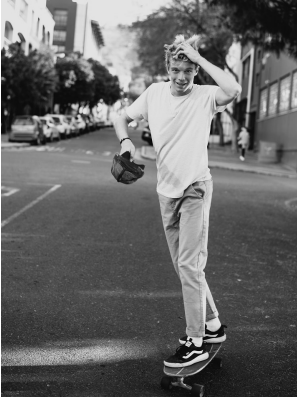

BOSS MODELS

CAPE TOWN

Image: Finn Offerman r

Image: Finn Offerman represented by Boss Models Cape Town

Image: Finn Offerman represented by Boss Models Cape Town

FINN OFFERMAN

Height: 183cm Chest: 96cm Waist: 78cm Suit: 38 R Shoe: 8.5 UK Hair: Blonde Eyes: Blue/Green

BOSS MODELS

CAPE TOWN

Image: Finn Offerman represented by Boss Models Cape Town

FINN OFFERMAN

Height: 183cm Chest: 96cm Waist: 78cm Suit: 38 R Shoe: 8.5 UK Hair: Blonde Eyes: Blue/Green