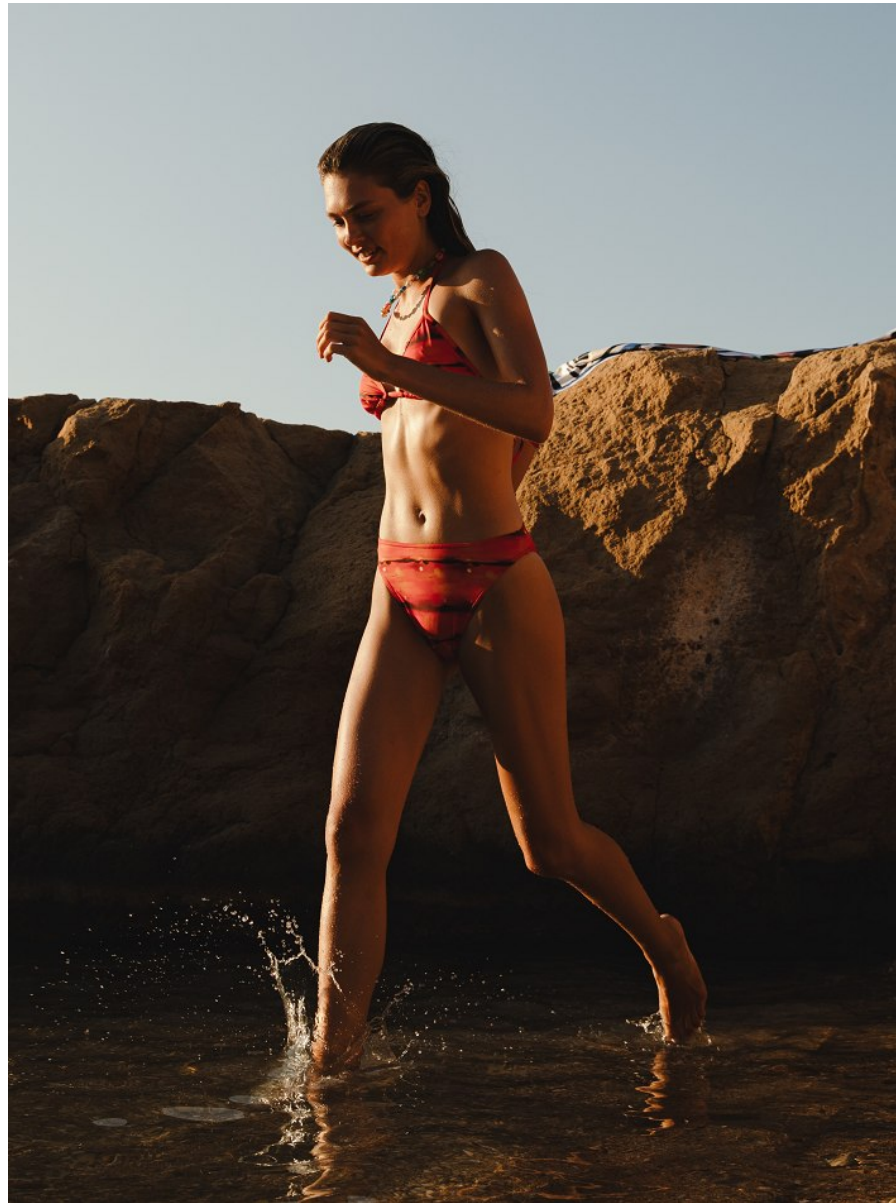

BOSS MODELS

CAPE TOWN

SOPHIE MISZEWSKI

Height: 176cm Bust: 81cm Waist: 61cm Hips: 85cm Shoe: 6 UK Hair: Blonde

BOSS MODELS

CAPE TOWN

SOPHIE MISZEWSKI

Height: 176cm Bust: 81cm Waist: 61cm Hips: 85cm Shoe: 6 UK Hair: Blonde

BOSS MODELS

CAPE TOWN

SOPHIE MISZEWSKI

Height: 176cm Bust: 81cm Waist: 61cm Hips: 85cm Shoe: 6 UK Hair: Blonde

BOSS MODELS

CAPE TOWN

Image: Sophie Miszewski represented by Boss Models Cape Town

SOPHIE MISZEWSKI