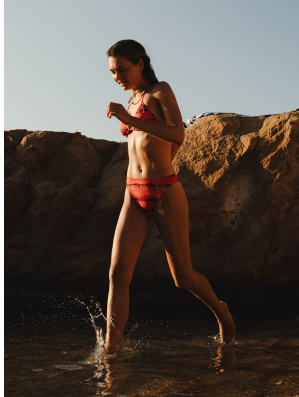

BOSS MODELS

CAPE TOWN

Image: Sophie Miszewski represented by Boss Models Cape Town

Image: Sophie Miszewski represented by Boss Models C

SOPHIE MISZEWSKI

Height: 176cm Bust: 81cm Waist: 61cm Hips: 85cm Shoe: 6 UK Hair: Blonde