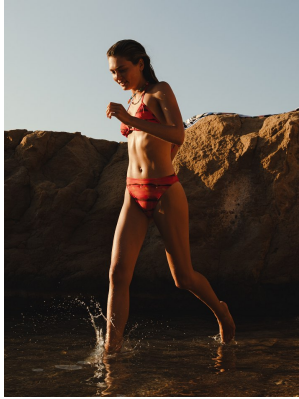

BOSS MODELS

CAPE TOWN

Image: Sophie Miszewski represented by Boss Models Cape Town

Image: Sophie Miszewski represented by Boss Models C

SOPHIE MISZEWSKI

Height: 176cm Bust: 81cm Waist: 61cm Hips: 85cm Shoe: 6 UK Hair: Blonde