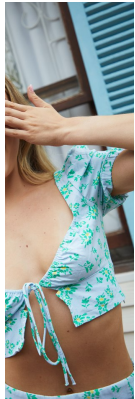

BOSS MODELS

CAPE TOWN

Image: Sophie Miszewski represented by Boss Models Cape Town

Image: Sophie Miszewski represented by Boss Models C

SOPHIE MISZEWSKI

Height: 176cm Bust: 81cm Waist: 61cm Hips: 85cm Shoe: 6 UK Hair: Blonde