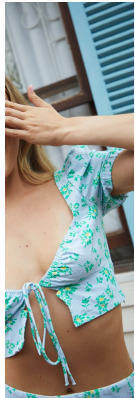

BOSS MODELS

CAPE TOWN

Image: Sophie Miszewski represented by Boss Models Cape Town

Image: Sophie Miszewski represented by Boss Models C

SOPHIE MISZEWSKI

Height: 176cm Bust: 81cm Waist: 61cm Hips: 85cm Shoe: 6 UK Hair: Blonde