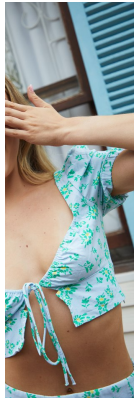

# BOSS MODELS

CAPE TOWN

Image: Sophie Miszewski represented by Boss Models Cape Town

Image: Sophie Miszewski represented by Boss Models C

SOPHIE MISZEWSKI

Height: 176cm Bust: 81cm Waist: 61cm Hips: 85cm Shoe: 6 UK Hair: Blonde