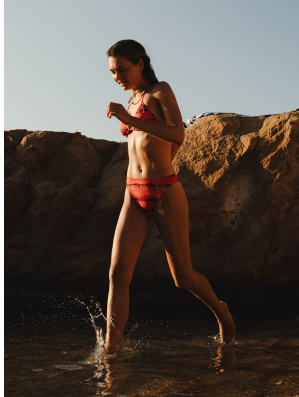

# BOSS MODELS

CAPE TOWN

Image: Sophie Miszewski represented by Boss Models Cape Town

Image: Sophie Miszewski represented by Boss Models C

SOPHIE MISZEWSKI

Height: 176cm Bust: 81cm Waist: 61cm Hips: 85cm Shoe: 6 UK Hair: Blonde