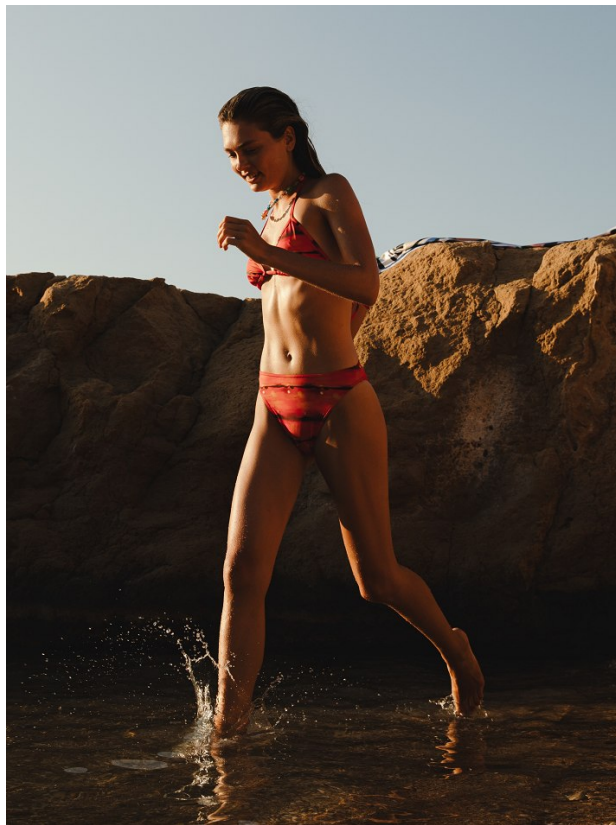

BOSS MODELS

CAPE TOWN

SOPHIE MISZEWSKI

Height: 176cm Bust: 81cm Waist: 61cm Hips: 85cm Shoe: 6 UK Hair: Blonde

BOSS MODELS

CAPE TOWN

SOPHIE MISZEWSKI

Height: 176cm Bust: 81cm Waist: 61cm Hips: 85cm Shoe: 6 UK Hair: Blonde

BOSS MODELS

CAPE TOWN

Image: Sophie Miszewski represented by Boss Models Cape Town

SOPHIE MISZEWSKI

Height: 176cm Bust: 81cm Waist: 61cm Hips: 85cm Shoe: 6 UK Hair: Blonde

BOSS MODELS

CAPE TOWN

Image: Sophie Miszewski represented by Boss Models Cape Town

SOPHIE MISZEWSKI

Height: 176cm Bust: 81cm Waist: 61cm Hips: 85cm Shoe: 6 UK Hair: Blonde

BOSS MODELS

CAPE TOWN

SOPHIE MISZEWSKI

Height: 176cm Bust: 81cm Waist: 61cm Hips: 85cm Shoe: 6 UK Hair: Blonde