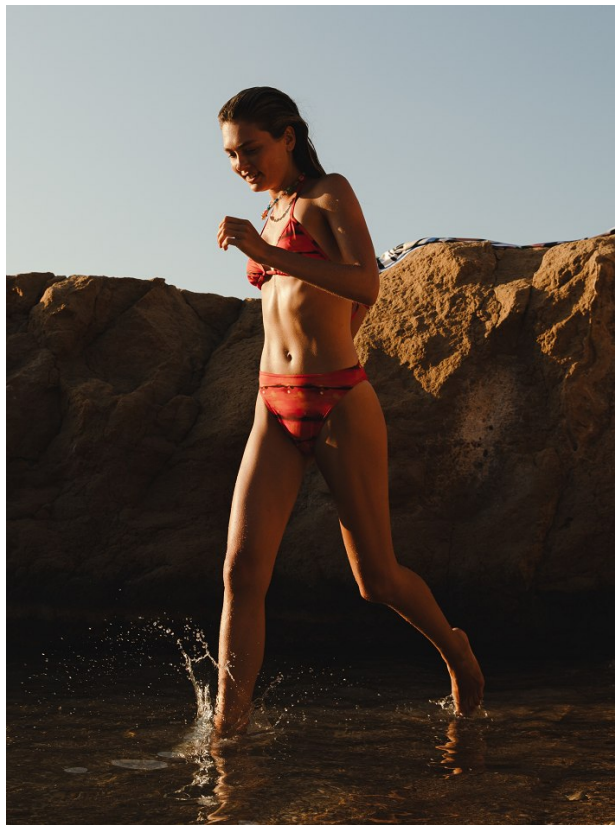

# BOSS MODELS

CAPE TOWN

**SOPHIE MISZEWSKI**

Height: 176cm Bust: 81cm Waist: 61cm Hips: 85cm Shoe: 6 UK Hair: Blonde

# BOSS MODELS

CAPE TOWN

SOPHIE MISZEWSKI

Height: 176cm Bust: 81cm Waist: 61cm Hips: 85cm Shoe: 6 UK Hair: Blonde

# BOSS MODELS

CAPE TOWN

Image: Sophie Miszewski represented by Boss Models Cape Town

**SOPHIE MISZEWSKI**

Height: 176cm Bust: 81cm Waist: 61cm Hips: 85cm Shoe: 6 UK Hair: Blonde