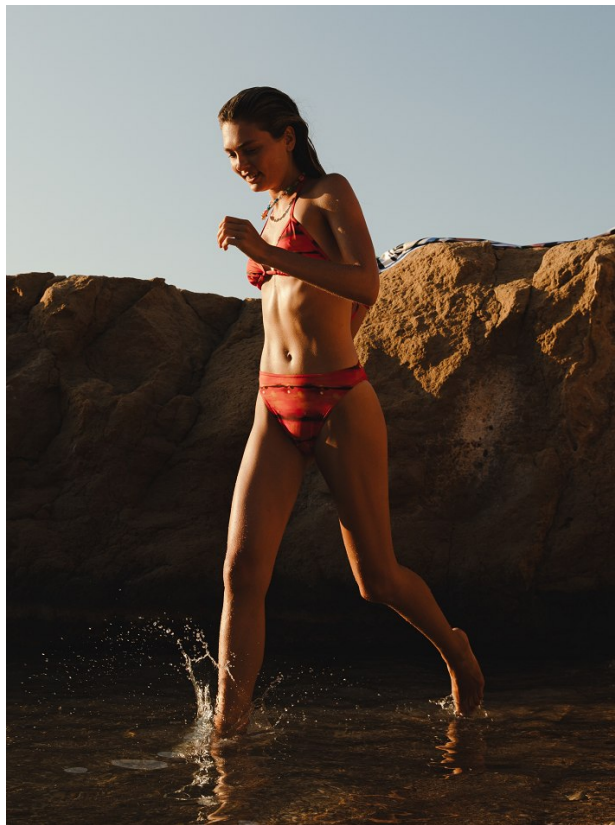

BOSS MODELS

CAPE TOWN

SOPHIE MISZEWSKI

Height: 176cm Bust: 81cm Waist: 61cm Hips: 85cm Shoe: 6 UK Hair: Blonde

BOSS MODELS

CAPE TOWN

SOPHIE MISZEWSKI

Height: 176cm Bust: 81cm Waist: 61cm Hips: 85cm Shoe: 6 UK Hair: Blonde

BOSS MODELS

CAPE TOWN

Image: Sophie Miszewski represented by Boss Models Cape Town

SOPHIE MISZEWSKI

Height: 176cm Bust: 81cm Waist: 61cm Hips: 85cm Shoe: 6 UK Hair: Blonde

BOSS MODELS

CAPE TOWN

Image: Sophie Miszewski represented by Boss Models Cape Town

SOPHIE MISZEWSKI

Height: 176cm Bust: 81cm Waist: 61cm Hips: 85cm Shoe: 6 UK Hair: Blonde

BOSS MODELS

CAPE TOWN

SOPHIE MISZEWSKI

Height: 176cm Bust: 81cm Waist: 61cm Hips: 85cm Shoe: 6 UK Hair: Blonde